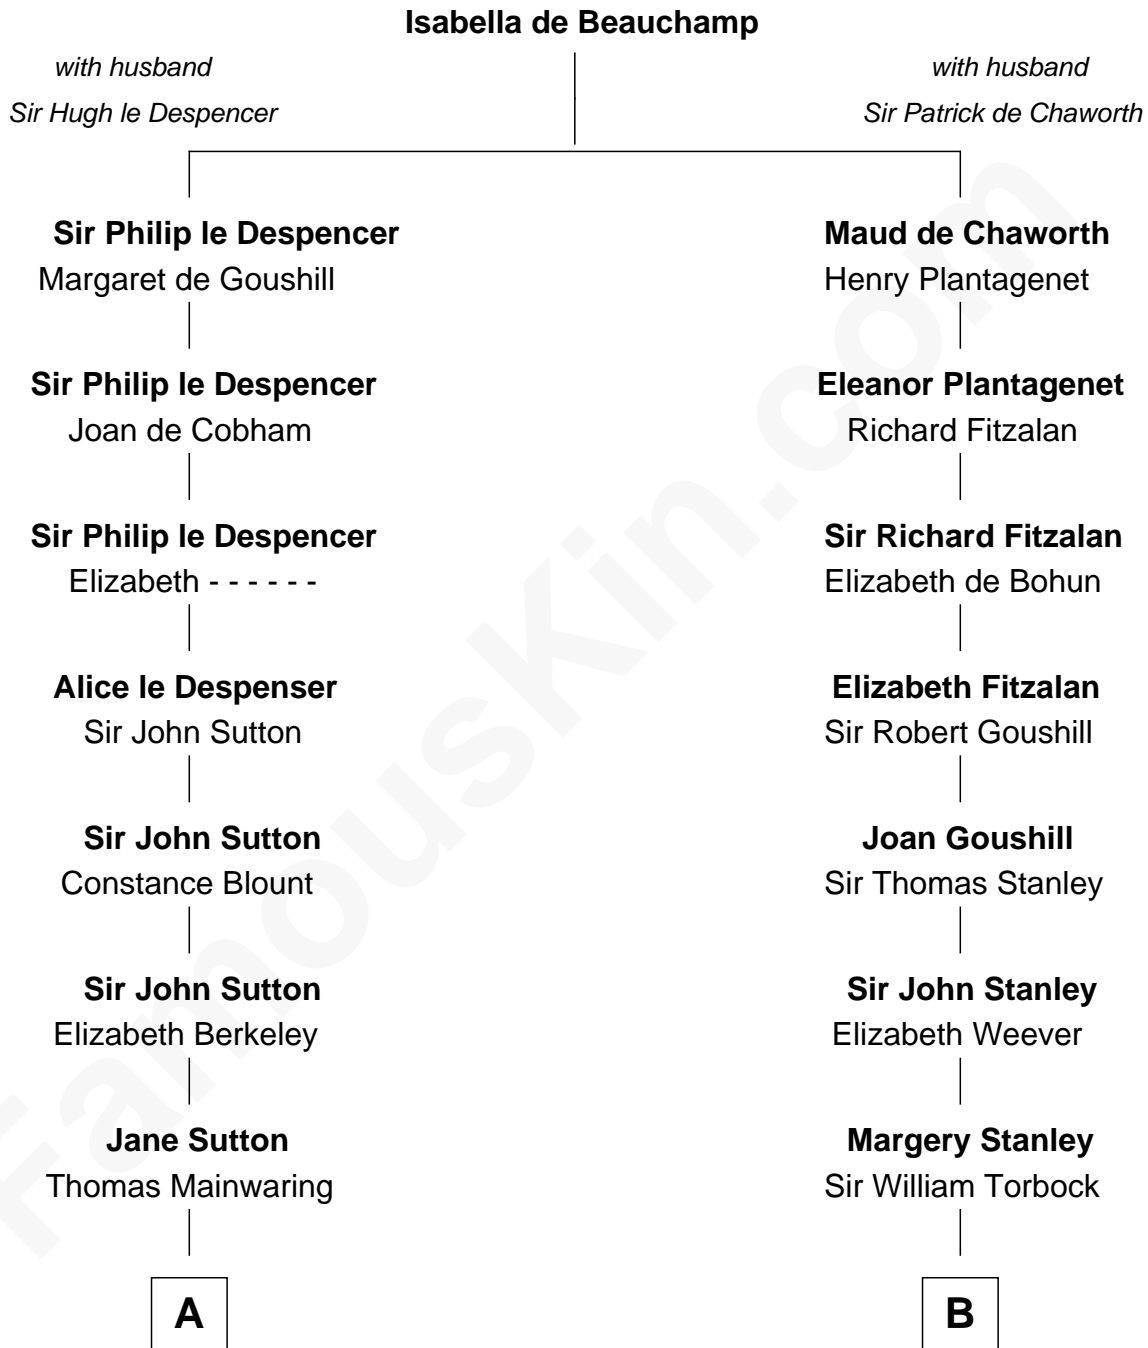

FamousKin.com
Relationship Chart of
Elizabeth Montgomery
TV Actress - "Bewitched"

16th cousin 5 times removed of
Edward Lloyd V
13th Governor of Maryland

C

—
Nathan Barney

Hannah Carey

—
Nathan Barney

Mary A. Deverell

—
Mary Weed Barney

Henry Montgomery

—
Henry Montgomery

Elizabeth Bryan Allen

—
Elizabeth Montgomery

TV Actress - "Bewitched"

FamousKin.com