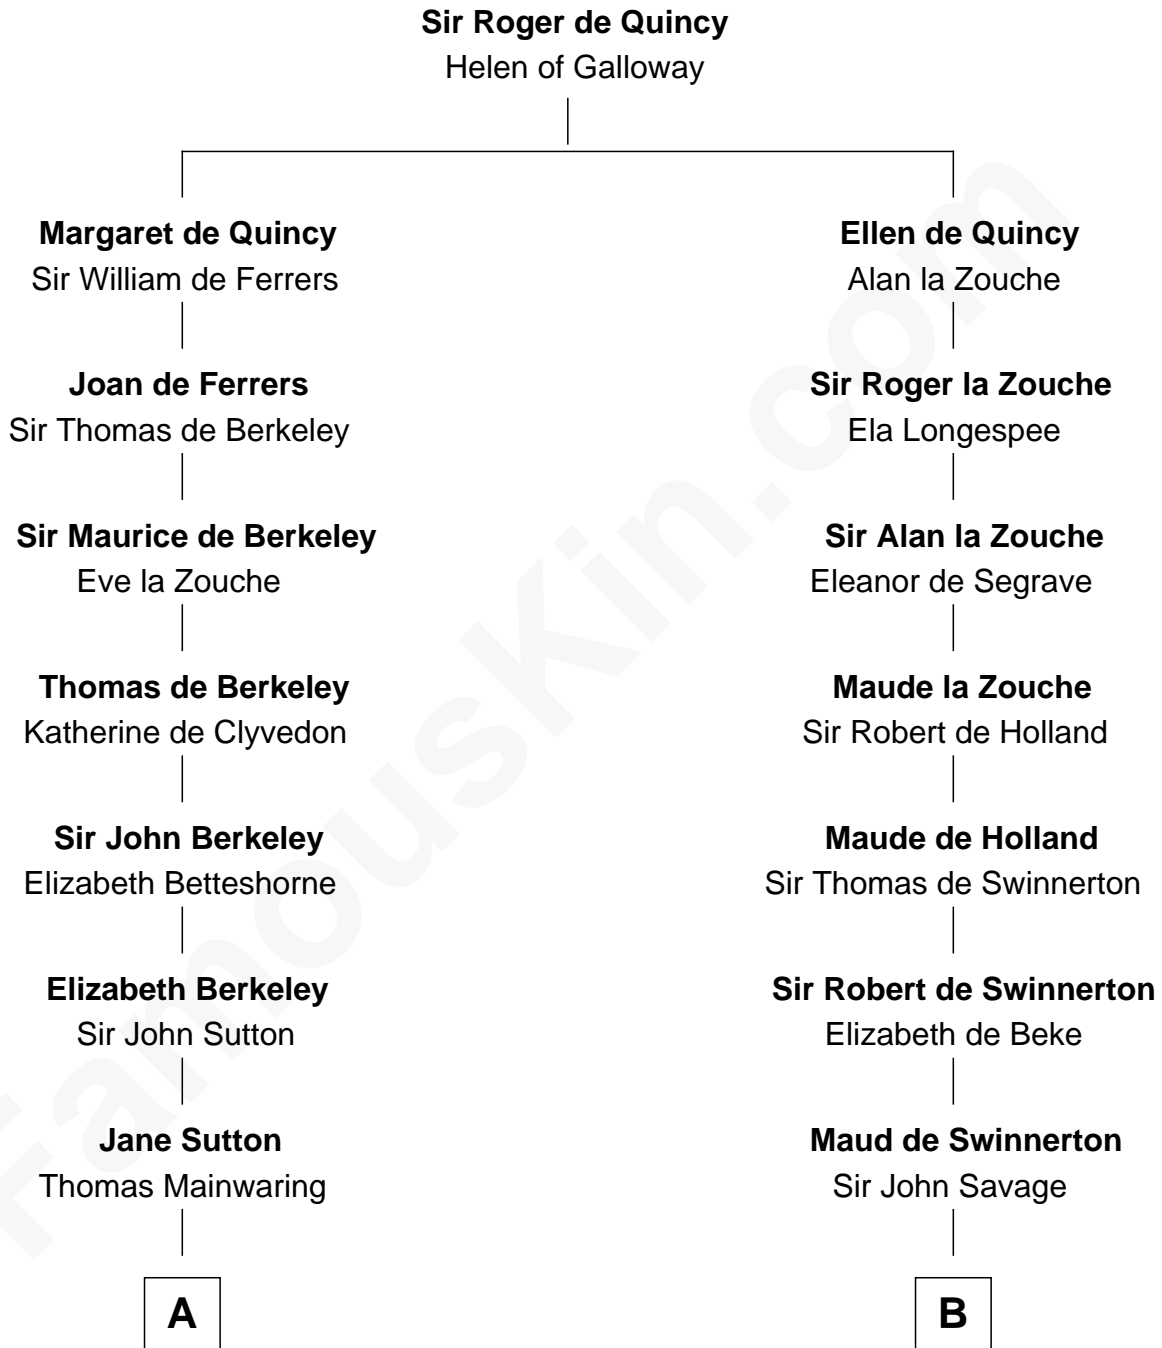

FamousKin.com
Relationship Chart of
Elizabeth Montgomery
TV Actress - "Bewitched"

19th cousin 2 times removed of

Edward Lloyd V
13th Governor of Maryland

C

Nathan Barney
Hannah Carey

Nathan Barney
Mary A. Deverell

Mary Weed Barney
Henry Montgomery

Henry Montgomery
Elizabeth Bryan Allen

Elizabeth Montgomery
TV Actress - "Bewitched"

D

John Tayloe
Rebecca Plater

Elizabeth Tayloe
Col. Edward Lloyd

Edward Lloyd V
13th Governor of Maryland