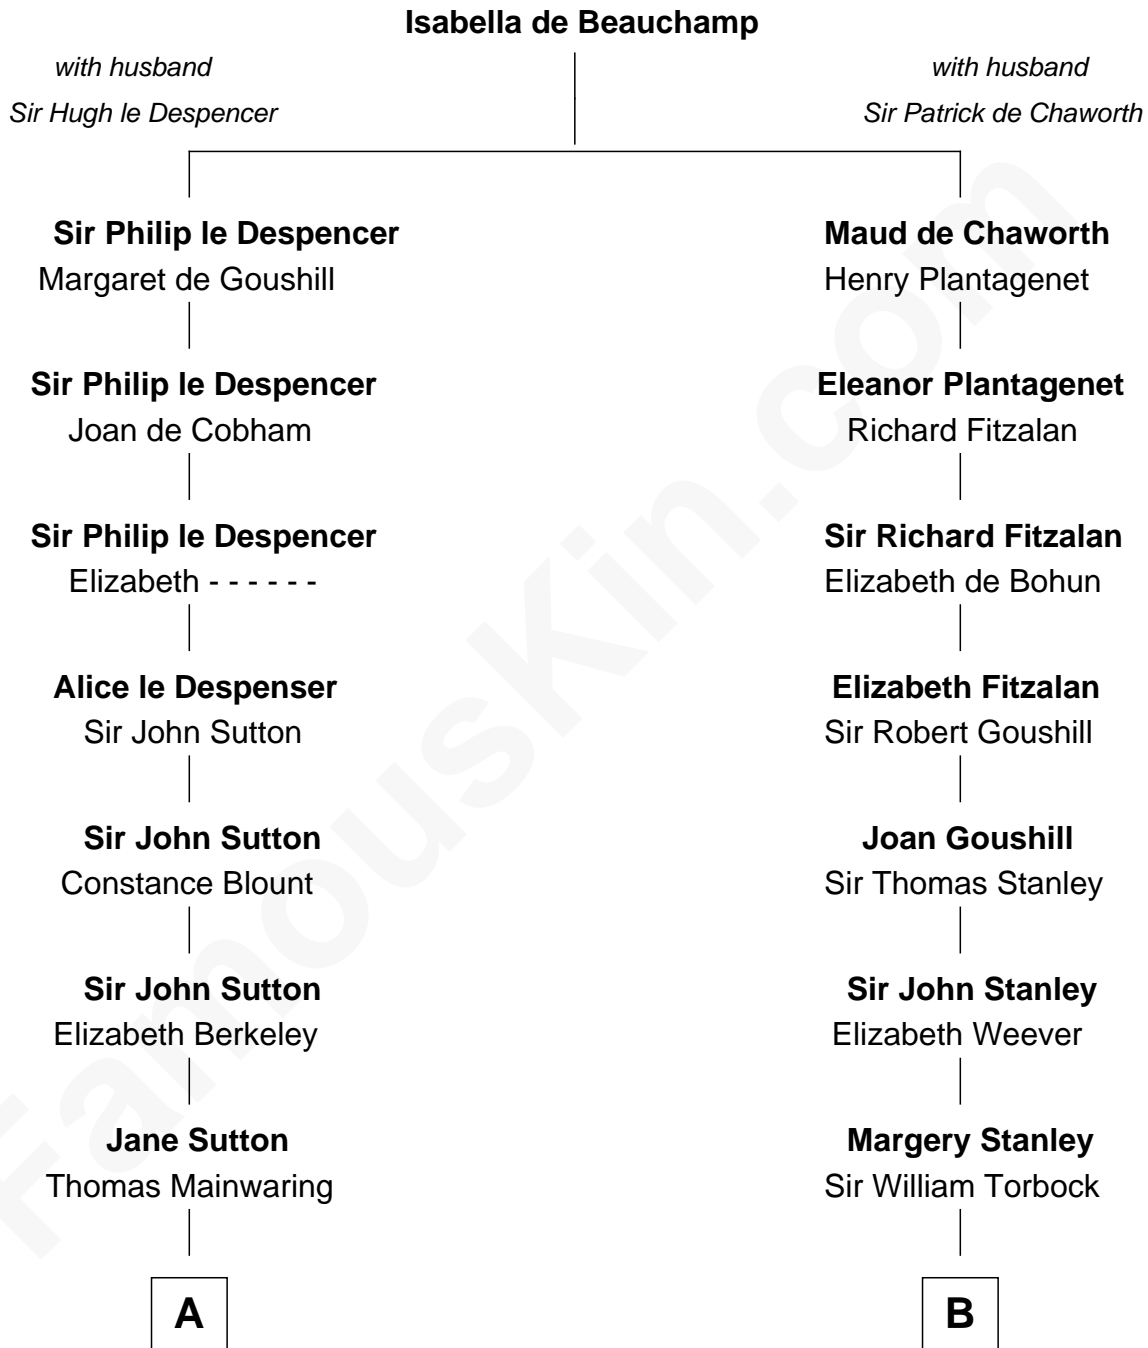

FamousKin.com
Relationship Chart of
Elizabeth Montgomery
TV Actress - "Bewitched"

18th cousin 3 times removed of
Henry Lloyd
40th Governor of Maryland

C

Nathan Barney
Hannah Carey

Nathan Barney
Mary A. Deverell

Mary Weed Barney
Henry Montgomery

Henry Montgomery
Elizabeth Bryan Allen

Elizabeth Montgomery
TV Actress - "Bewitched"

D

Daniel Lloyd
Catherine Henry

Henry Lloyd
40th Governor of Maryland

FamousKin.com