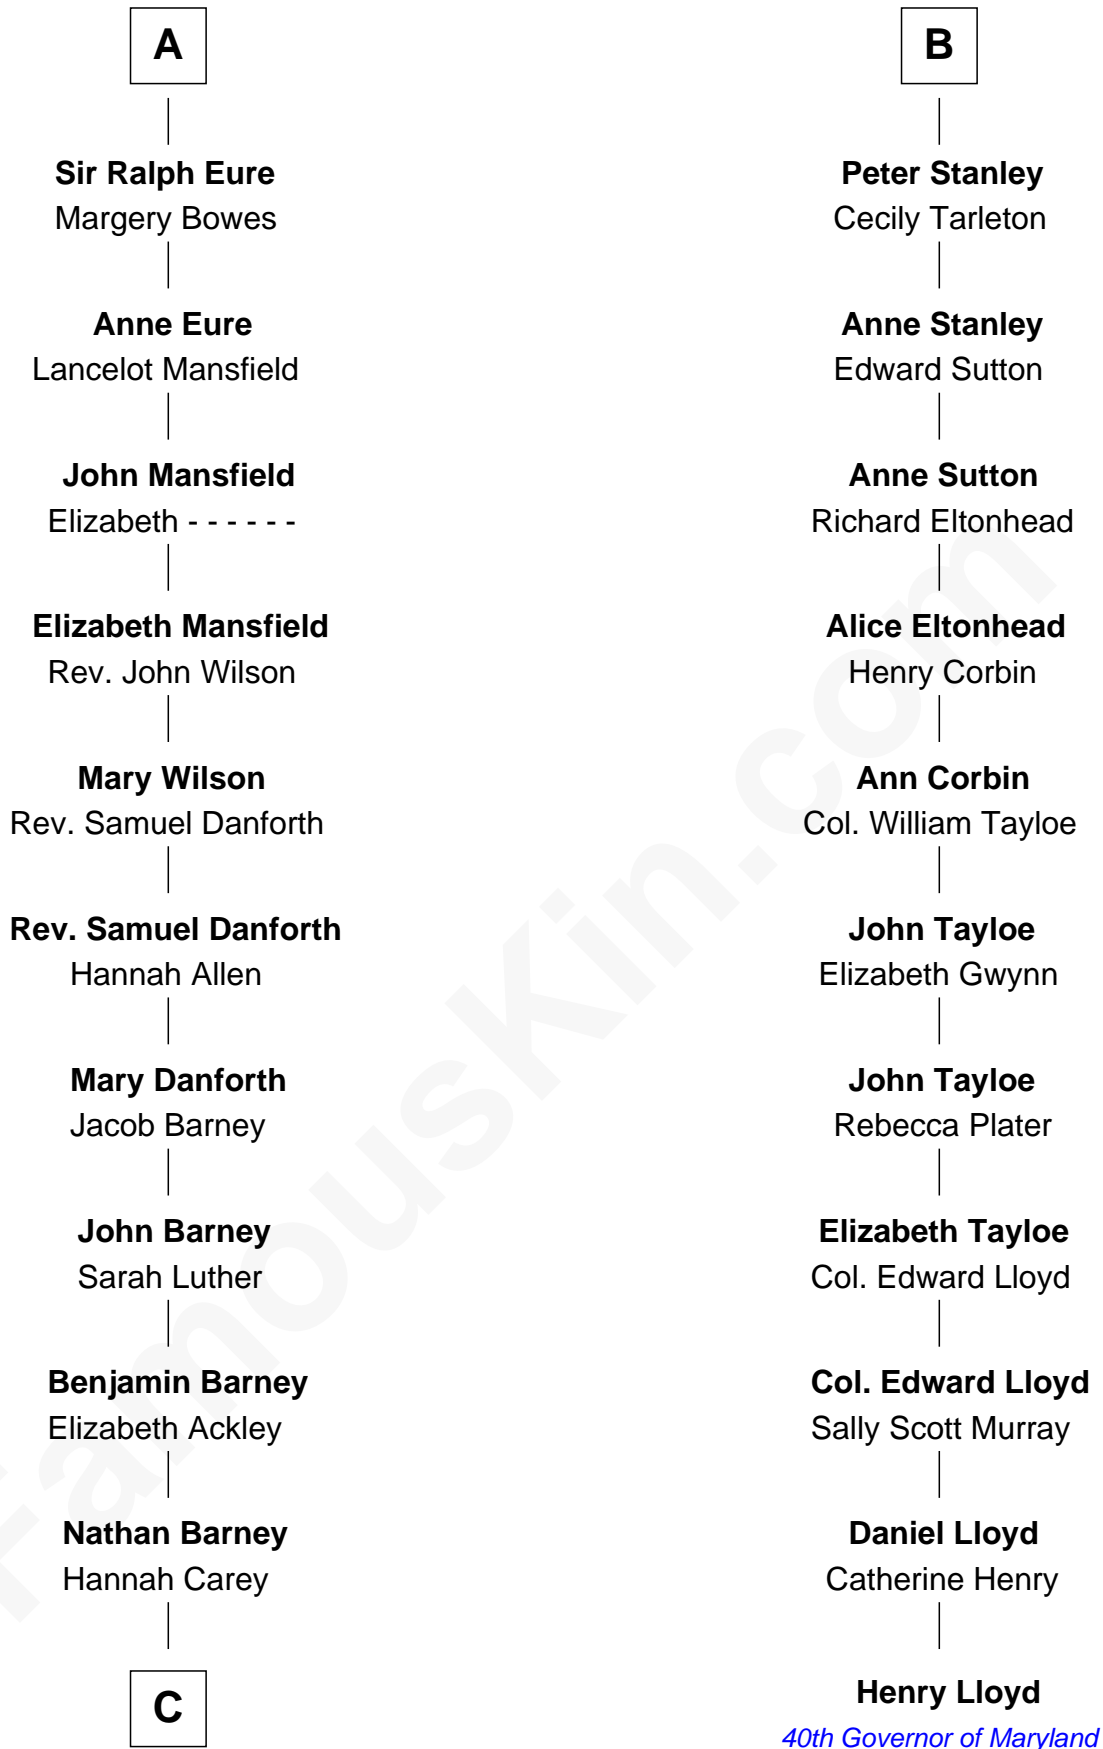

**FamousKin.com**  
**Relationship Chart of**  
**Elizabeth Montgomery**  
 TV Actress - "Bewitched"

17th cousin 3 times removed of

**Henry Lloyd**  
 40th Governor of Maryland

**C**

—  
**Nathan Barney**  
Mary A. Deverell

—  
**Mary Weed Barney**  
Henry Montgomery

—  
**Henry Montgomery**  
Elizabeth Bryan Allen

—  
**Elizabeth Montgomery**  
*TV Actress - "Bewitched"*

FamousKin.com