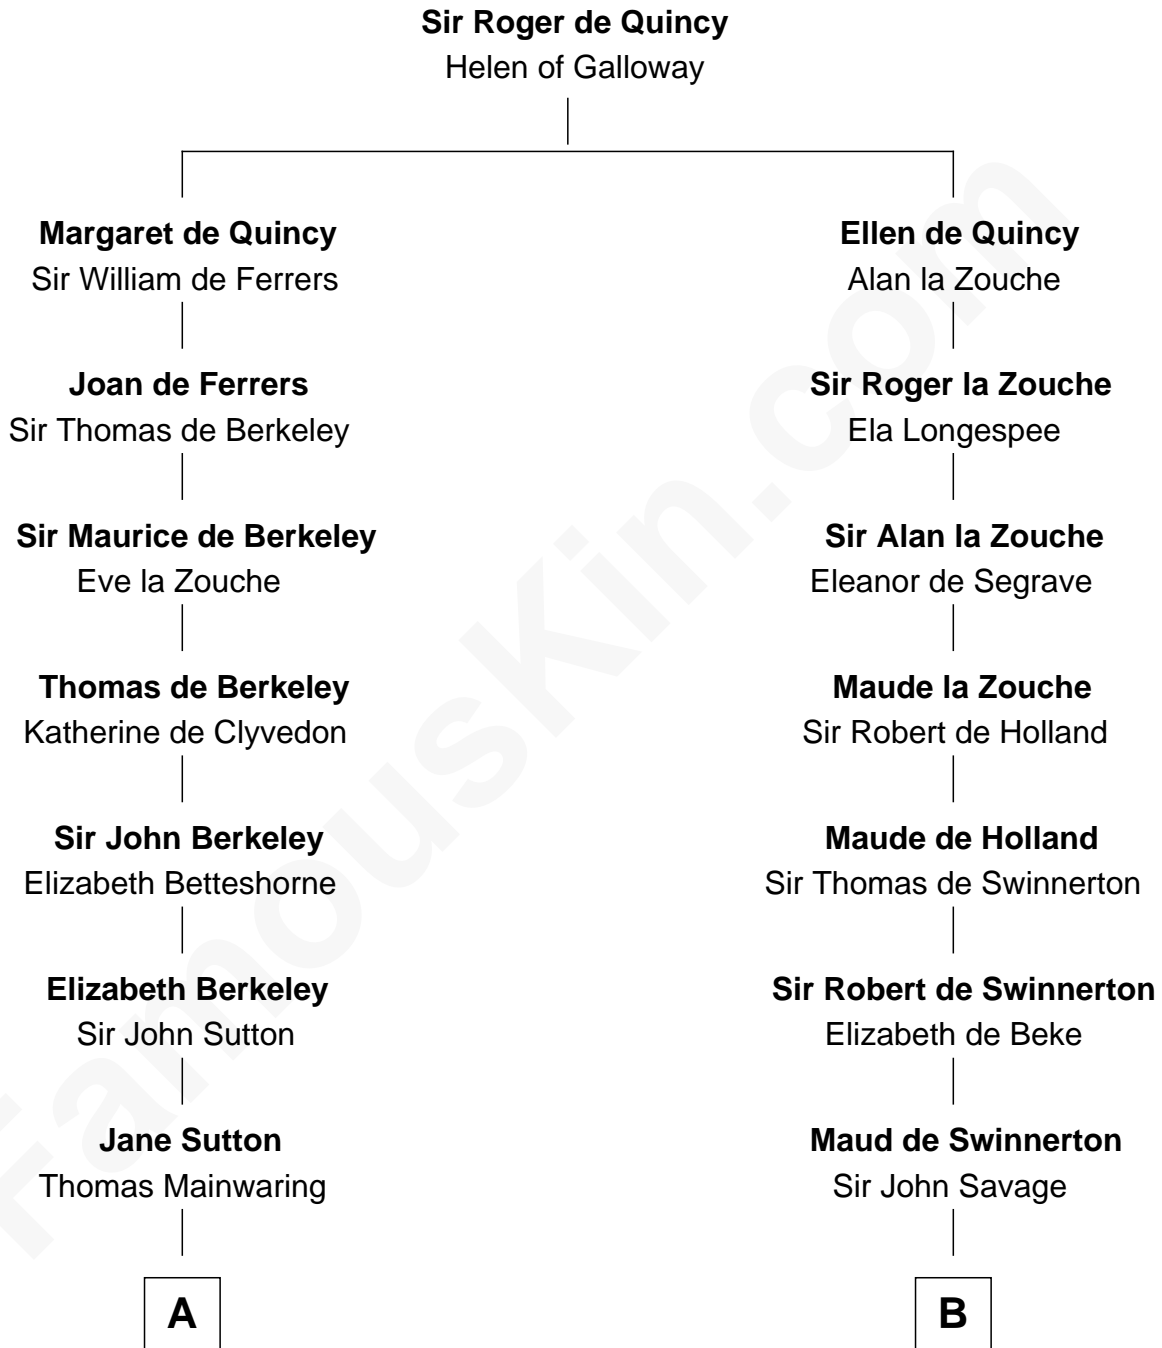

FamousKin.com

Relationship Chart of

Elizabeth Montgomery

TV Actress - "Bewitched"

21st cousin of

Henry Lloyd

40th Governor of Maryland

C

Nathan Barney
Hannah Carey

Nathan Barney
Mary A. Deverell

Mary Weed Barney
Henry Montgomery

Henry Montgomery
Elizabeth Bryan Allen

Elizabeth Montgomery
TV Actress - "Bewitched"

D

John Tayloe
Rebecca Plater

Elizabeth Tayloe
Col. Edward Lloyd