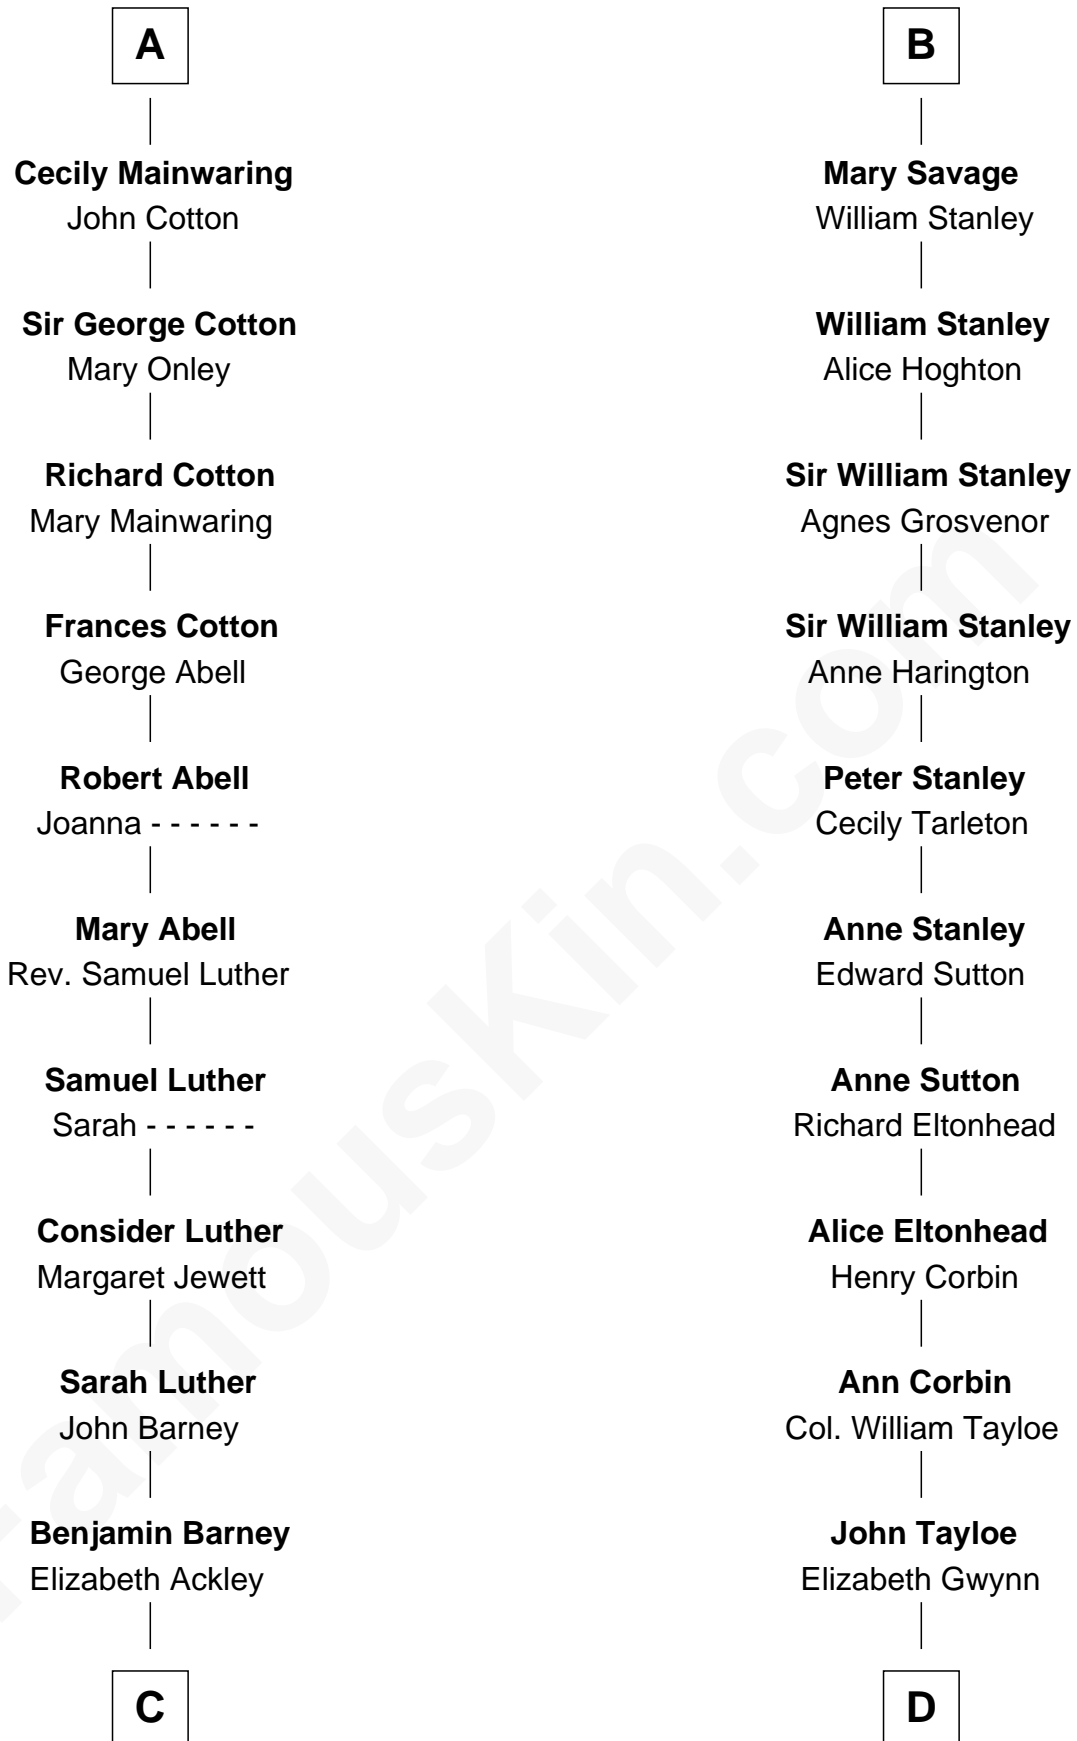

FamousKin.com

Relationship Chart of

Elizabeth Montgomery

TV Actress - "Bewitched"

21st cousin of

Henry Lloyd

40th Governor of Maryland

C

Nathan Barney
Hannah Carey

Nathan Barney
Mary A. Deverell

Mary Weed Barney
Henry Montgomery

Henry Montgomery
Elizabeth Bryan Allen

Elizabeth Montgomery
TV Actress - "Bewitched"

D

John Tayloe
Rebecca Plater

Elizabeth Tayloe
Col. Edward Lloyd