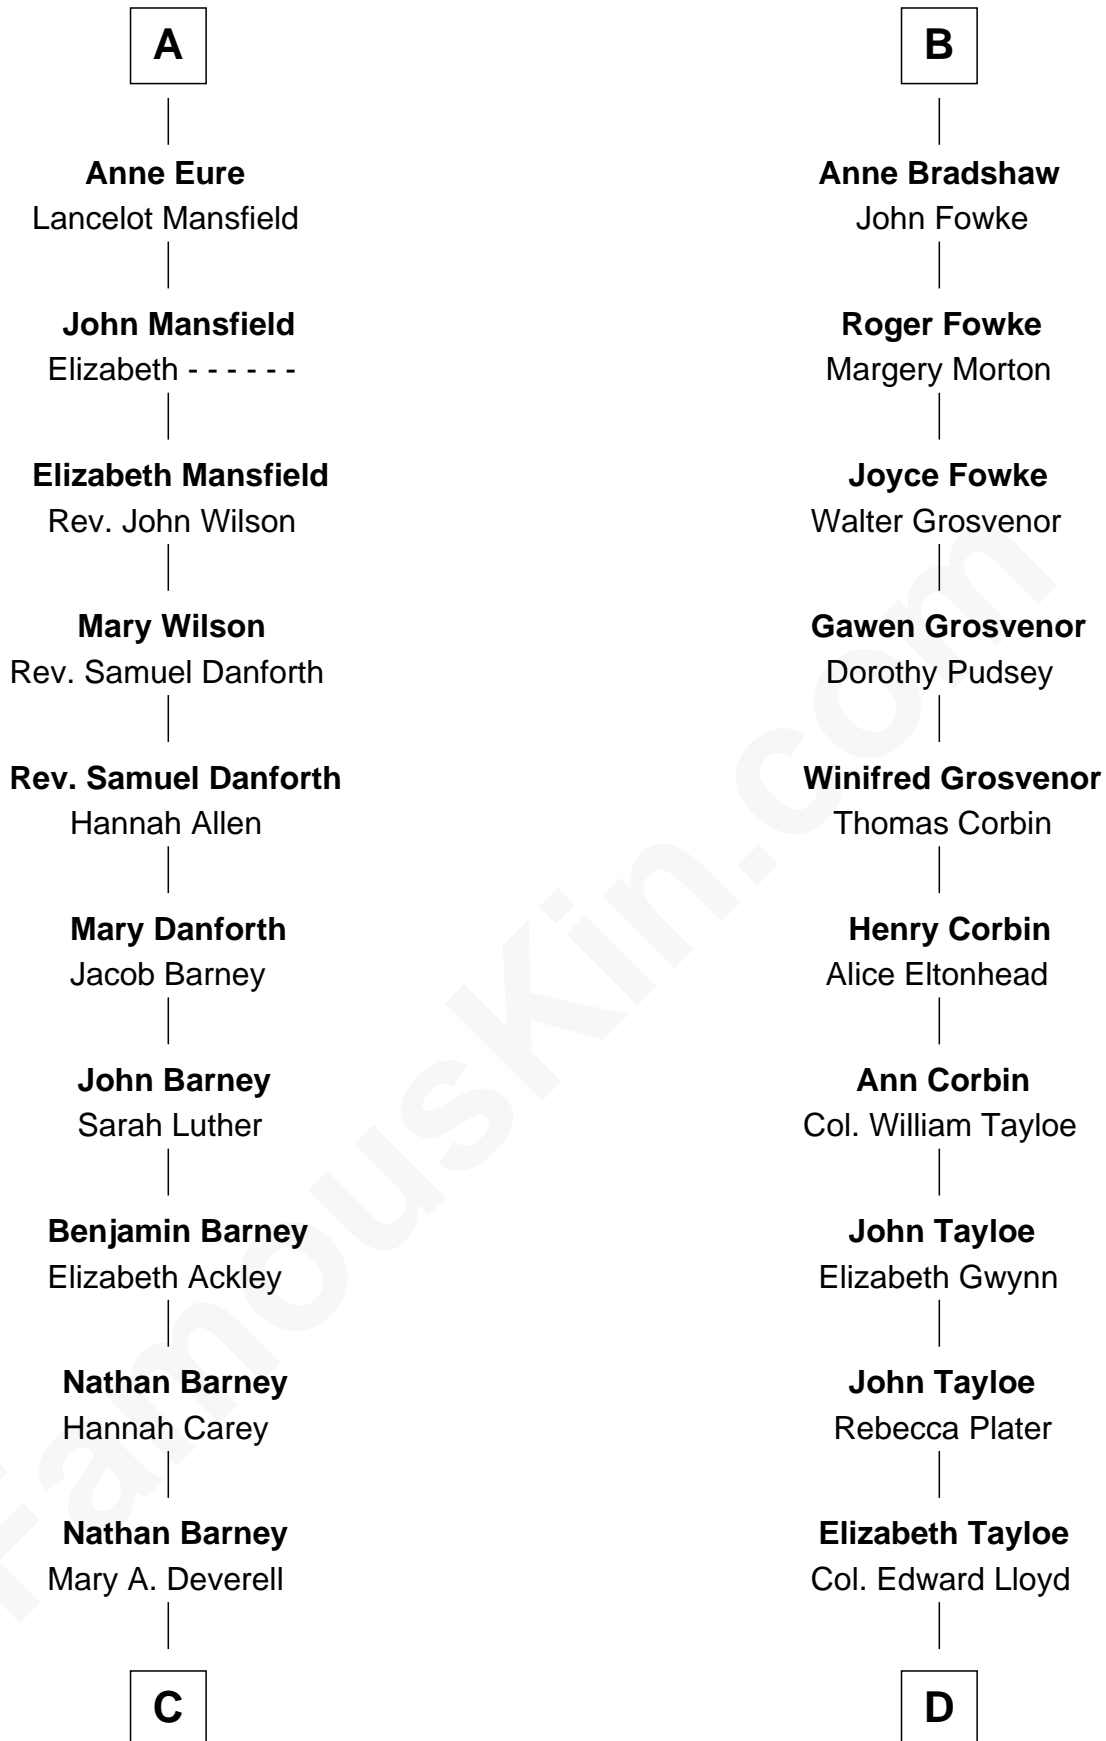

FamousKin.com Relationship Chart of

Elizabeth Montgomery

TV Actress - "Bewitched"

19th cousin of

Henry Lloyd

40th Governor of Maryland

John de Welles

Maud de Roos

C

Mary Weed Barney

Henry Montgomery

Henry Montgomery

Elizabeth Bryan Allen

Elizabeth Montgomery

TV Actress - "Bewitched"

D