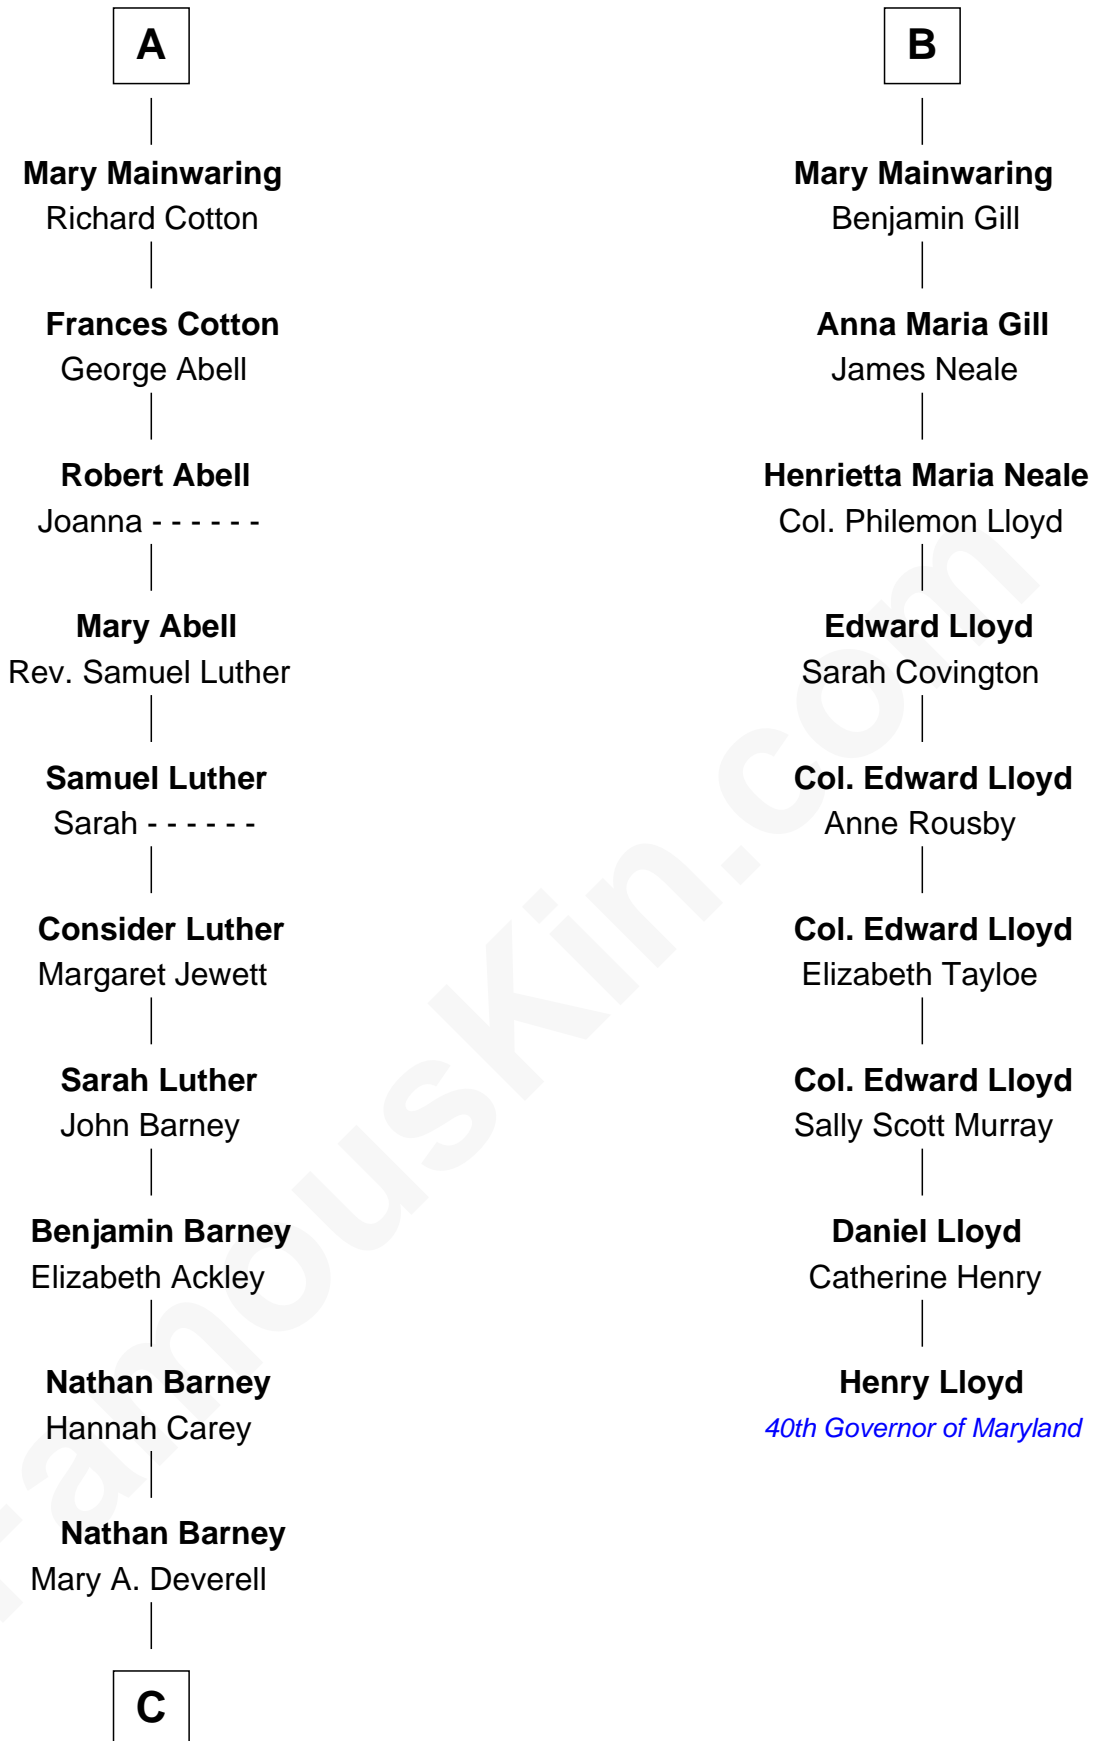

**FamousKin.com**  
**Relationship Chart of**  
**Elizabeth Montgomery**  
*TV Actress - "Bewitched"*

**15th cousin 4 times removed of**  
**Henry Lloyd**  
*40th Governor of Maryland*

**Sir Richard Fitzalan**  
 Elizabeth de Bohun

**C**

—  
**Mary Weed Barney**

Henry Montgomery

—  
**Henry Montgomery**

Elizabeth Bryan Allen

—  
**Elizabeth Montgomery**

*TV Actress - "Bewitched"*

FamousKin.com