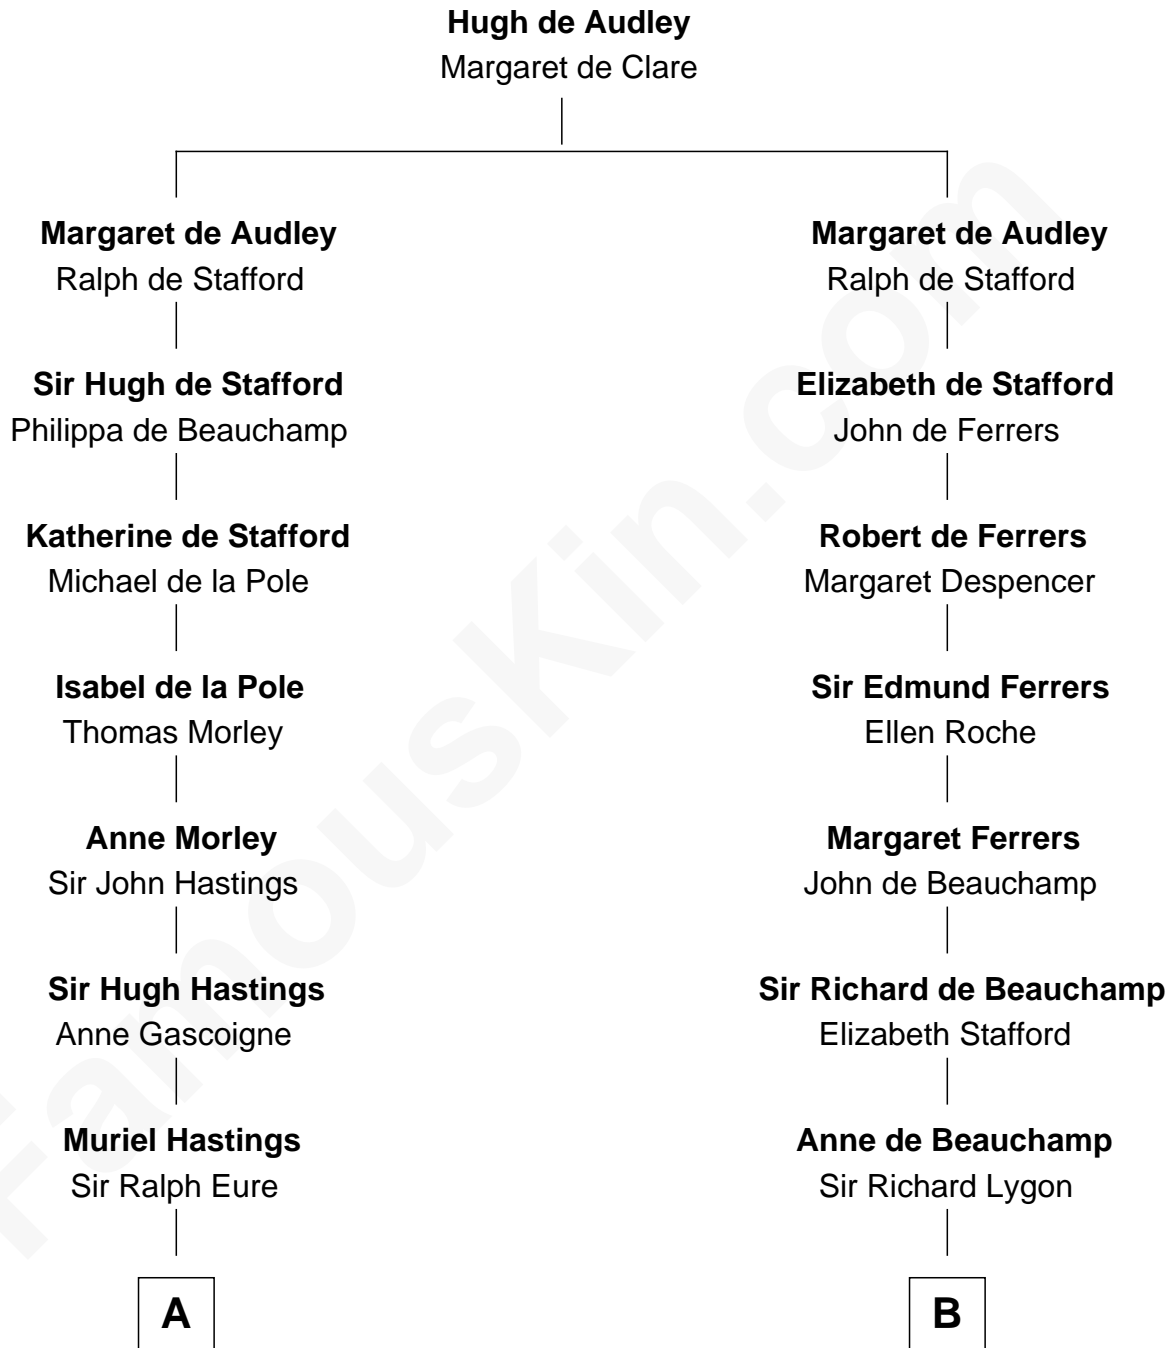

FamousKin.com
Relationship Chart of
Elizabeth Montgomery
TV Actress - "Bewitched"

18th cousin 3 times removed of

Zachary Taylor
12th U.S. President

C

Nathan Barney
Hannah Carey

Nathan Barney
Mary A. Deverell

Mary Weed Barney
Henry Montgomery

Henry Montgomery
Elizabeth Bryan Allen

Elizabeth Montgomery
TV Actress - "Bewitched"

D

Sarah Dabney Strother
Col. Richard Taylor

Zachary Taylor
12th U.S. President

FamousKin.com