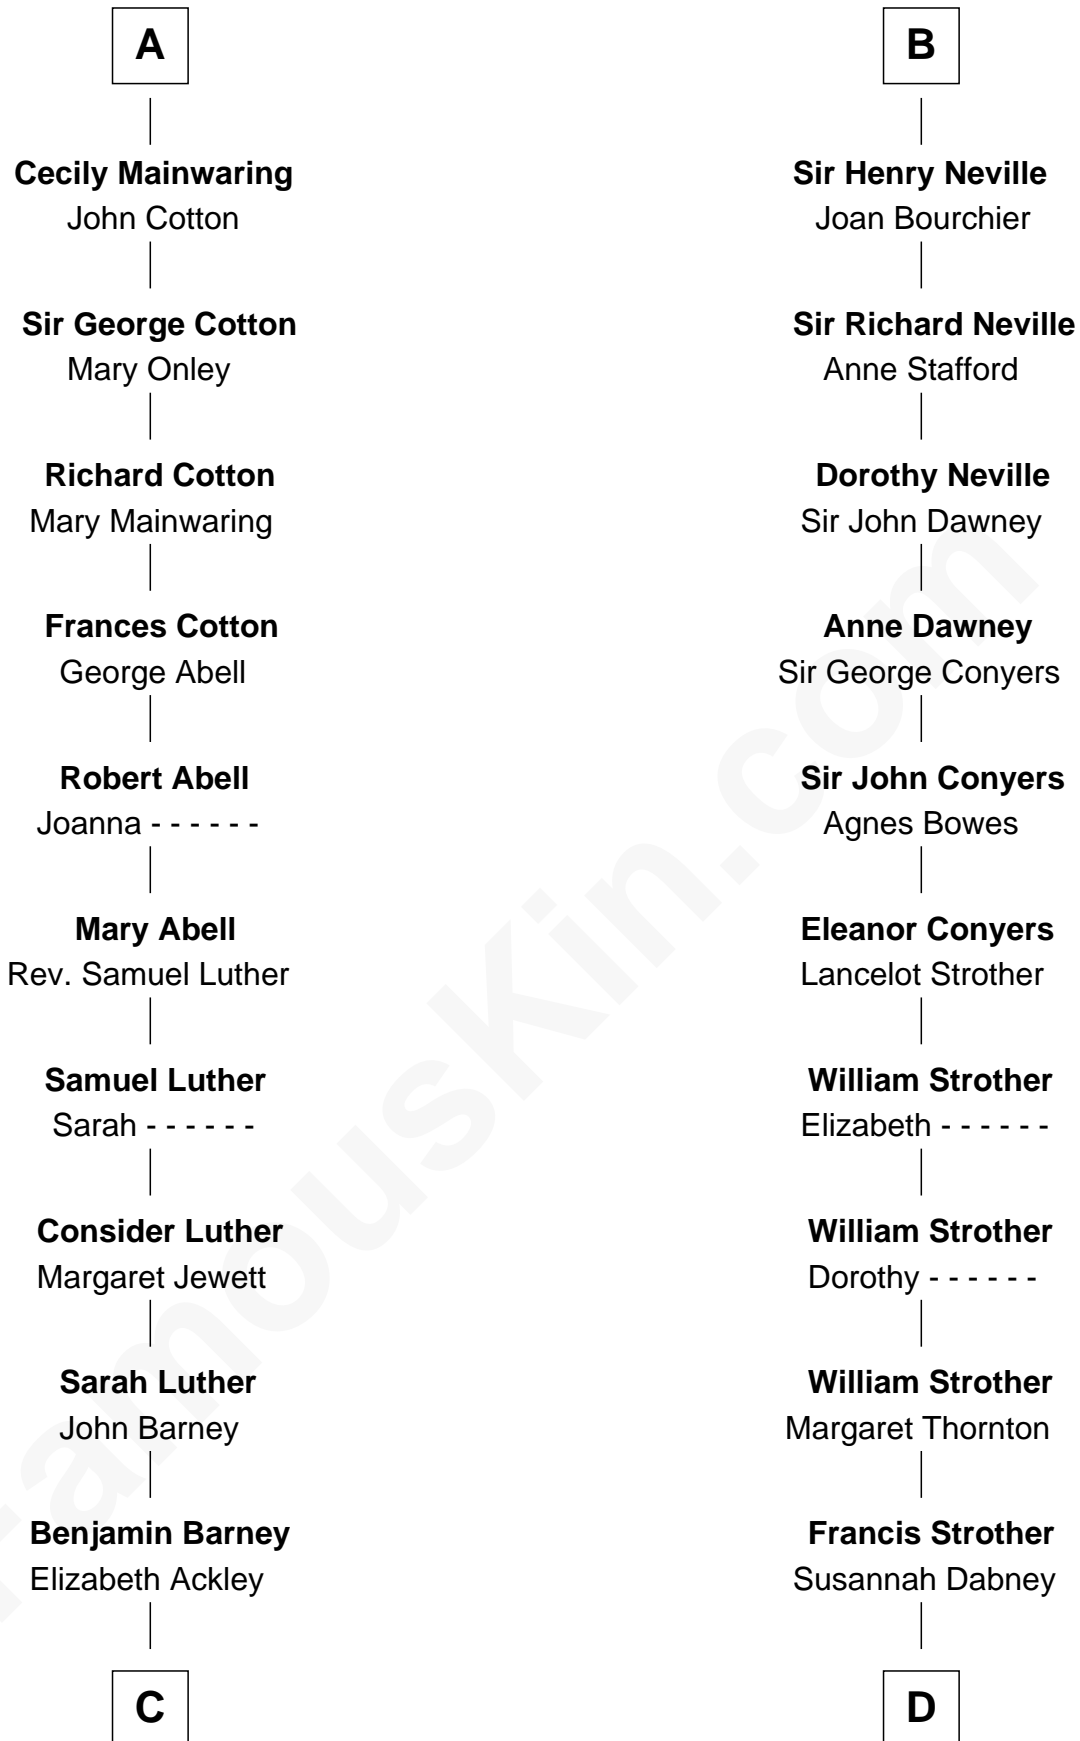

**FamousKin.com**  
**Relationship Chart of**  
**Elizabeth Montgomery**  
*TV Actress - "Bewitched"*

19th cousin 2 times removed of

**Zachary Taylor**  
*12th U.S. President*

**Sir Roger de Quincy**  
 Helen of Galloway

**C**

**Nathan Barney**  
Hannah Carey

**Nathan Barney**  
Mary A. Deverell

**Mary Weed Barney**  
Henry Montgomery

**Henry Montgomery**  
Elizabeth Bryan Allen

**Elizabeth Montgomery**  
*TV Actress - "Bewitched"*

**D**

**William Strother**  
Sarah Bayly

**Sarah Dabney Strother**  
Col. Richard Taylor

**Zachary Taylor**  
*12th U.S. President*

FamousKin.com