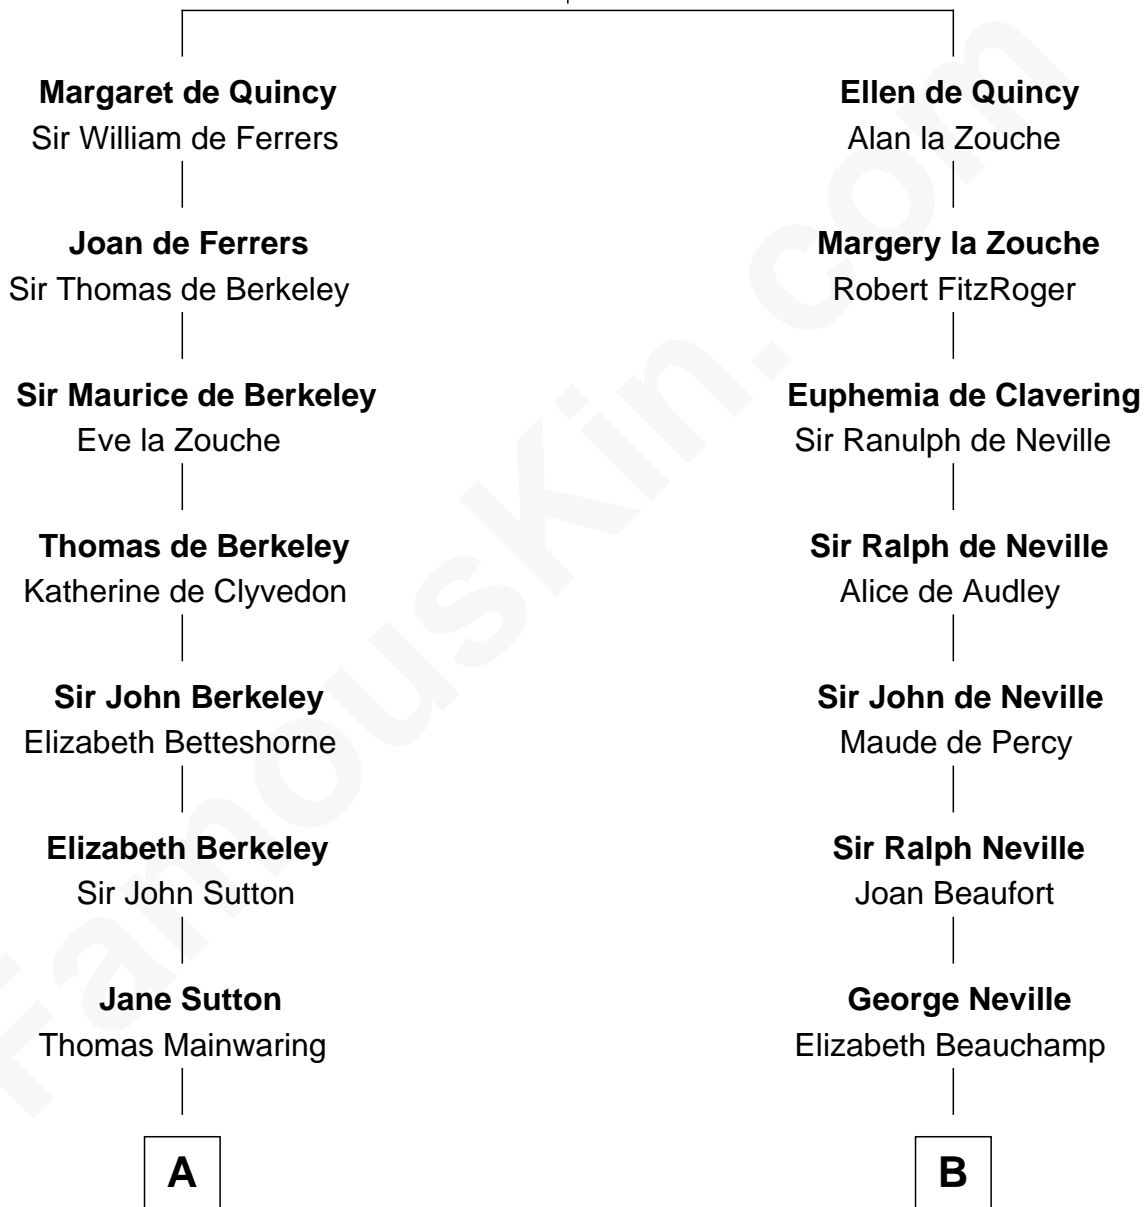

**FamousKin.com**  
**Relationship Chart of**  
**Elizabeth Montgomery**  
*TV Actress - "Bewitched"*

19th cousin 2 times removed of

**Zachary Taylor**  
*12th U.S. President*

**Sir Roger de Quincy**  
 Helen of Galloway

**C**

**Nathan Barney**  
Hannah Carey

**Nathan Barney**  
Mary A. Deverell

**Mary Weed Barney**  
Henry Montgomery

**Henry Montgomery**  
Elizabeth Bryan Allen

**Elizabeth Montgomery**  
*TV Actress - "Bewitched"*

**D**

**William Strother**  
Sarah Bayly

**Sarah Dabney Strother**  
Col. Richard Taylor

**Zachary Taylor**  
*12th U.S. President*

FamousKin.com