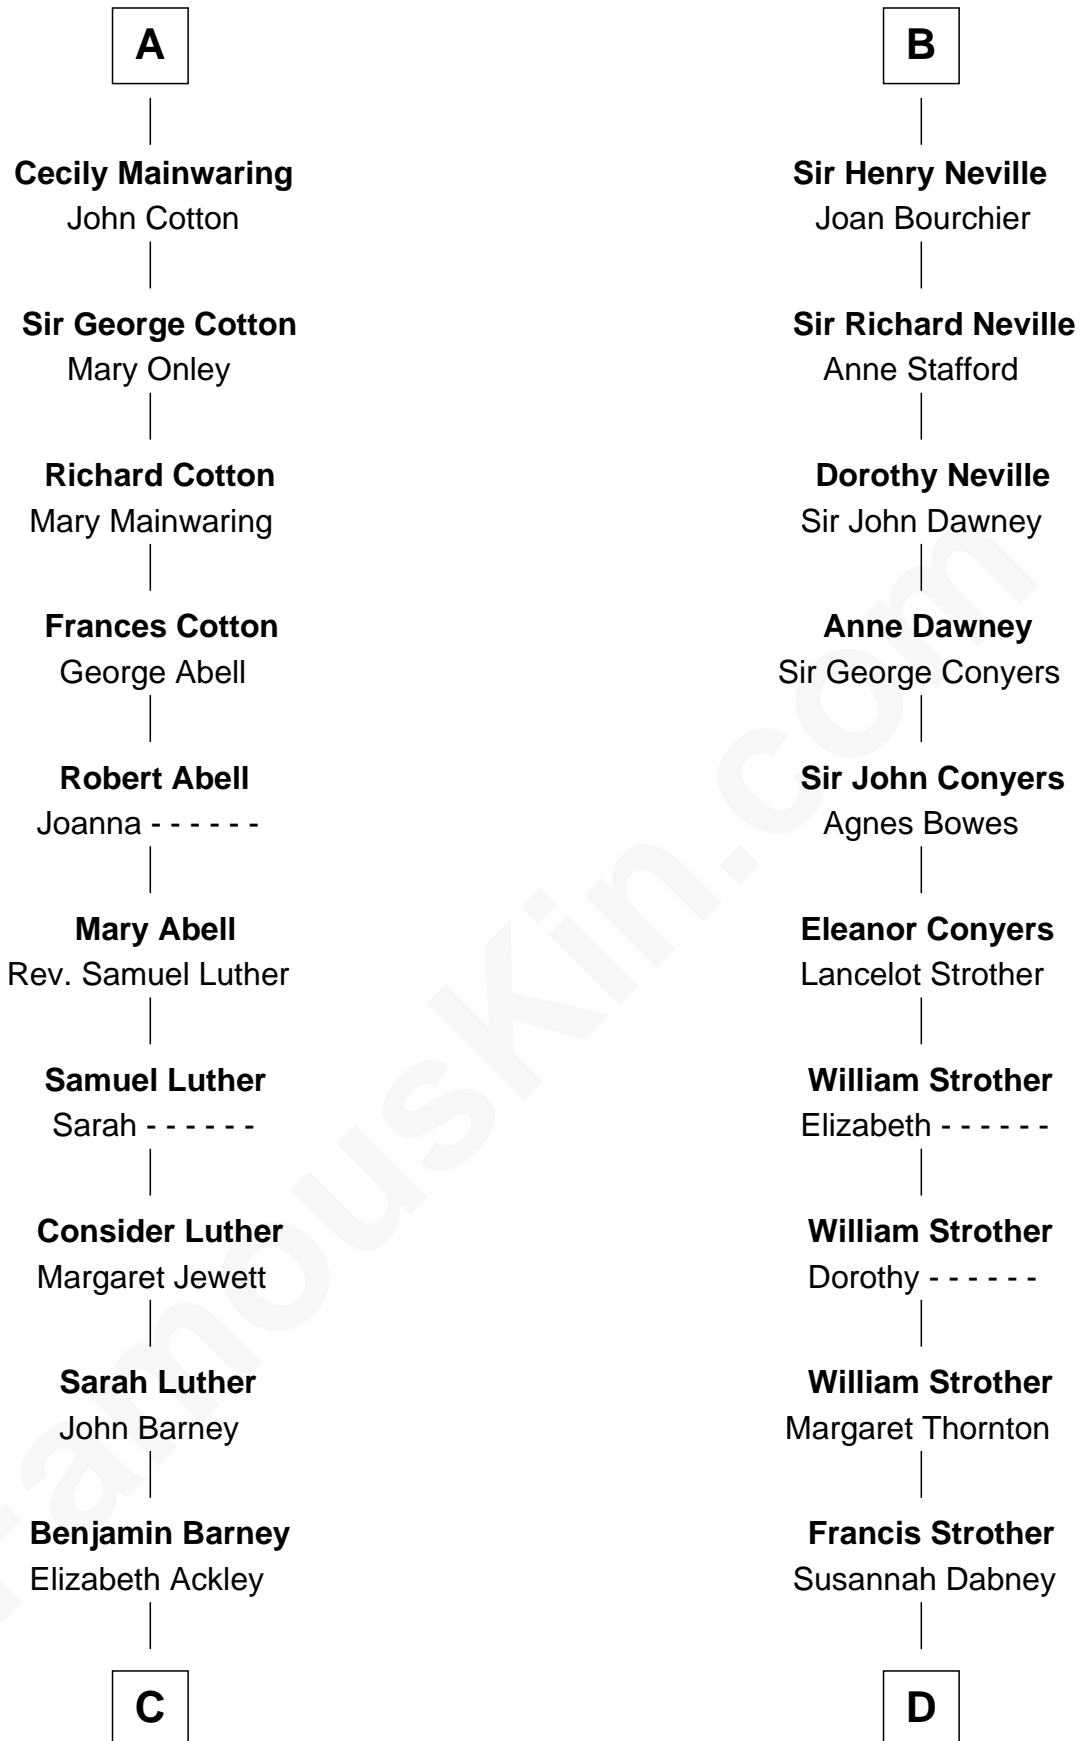

FamousKin.com
Relationship Chart of
Elizabeth Montgomery
TV Actress - "Bewitched"

19th cousin 2 times removed of

Zachary Taylor
12th U.S. President

William de Braiose
 Eva Marshal

Eve de Braiose
 Sir William de Cantilupe

Milicent de Cantilupe
 Eudo la Zouche

Eve la Zouche
 Sir Maurice de Berkeley

Thomas de Berkeley
 Katherine de Clyvedon

Sir John Berkeley
 Elizabeth Betteshorne

Elizabeth Berkeley
 Sir John Sutton

Jane Sutton
 Thomas Mainwaring

A

Maud de Braose
 Roger Mortimer

Sir Edmund Mortimer
 Margaret de Fiennes

Iseult de Mortimer
 Sir Hugh I de Audley

Alice de Audley
 Sir Ralph de Neville

Sir John de Neville
 Maude de Percy

Sir Ralph Neville
 Joan Beaufort

George Neville
 Elizabeth Beauchamp

B

C

Nathan Barney
Hannah Carey

Nathan Barney
Mary A. Deverell

Mary Weed Barney
Henry Montgomery

Henry Montgomery
Elizabeth Bryan Allen

Elizabeth Montgomery
TV Actress - "Bewitched"