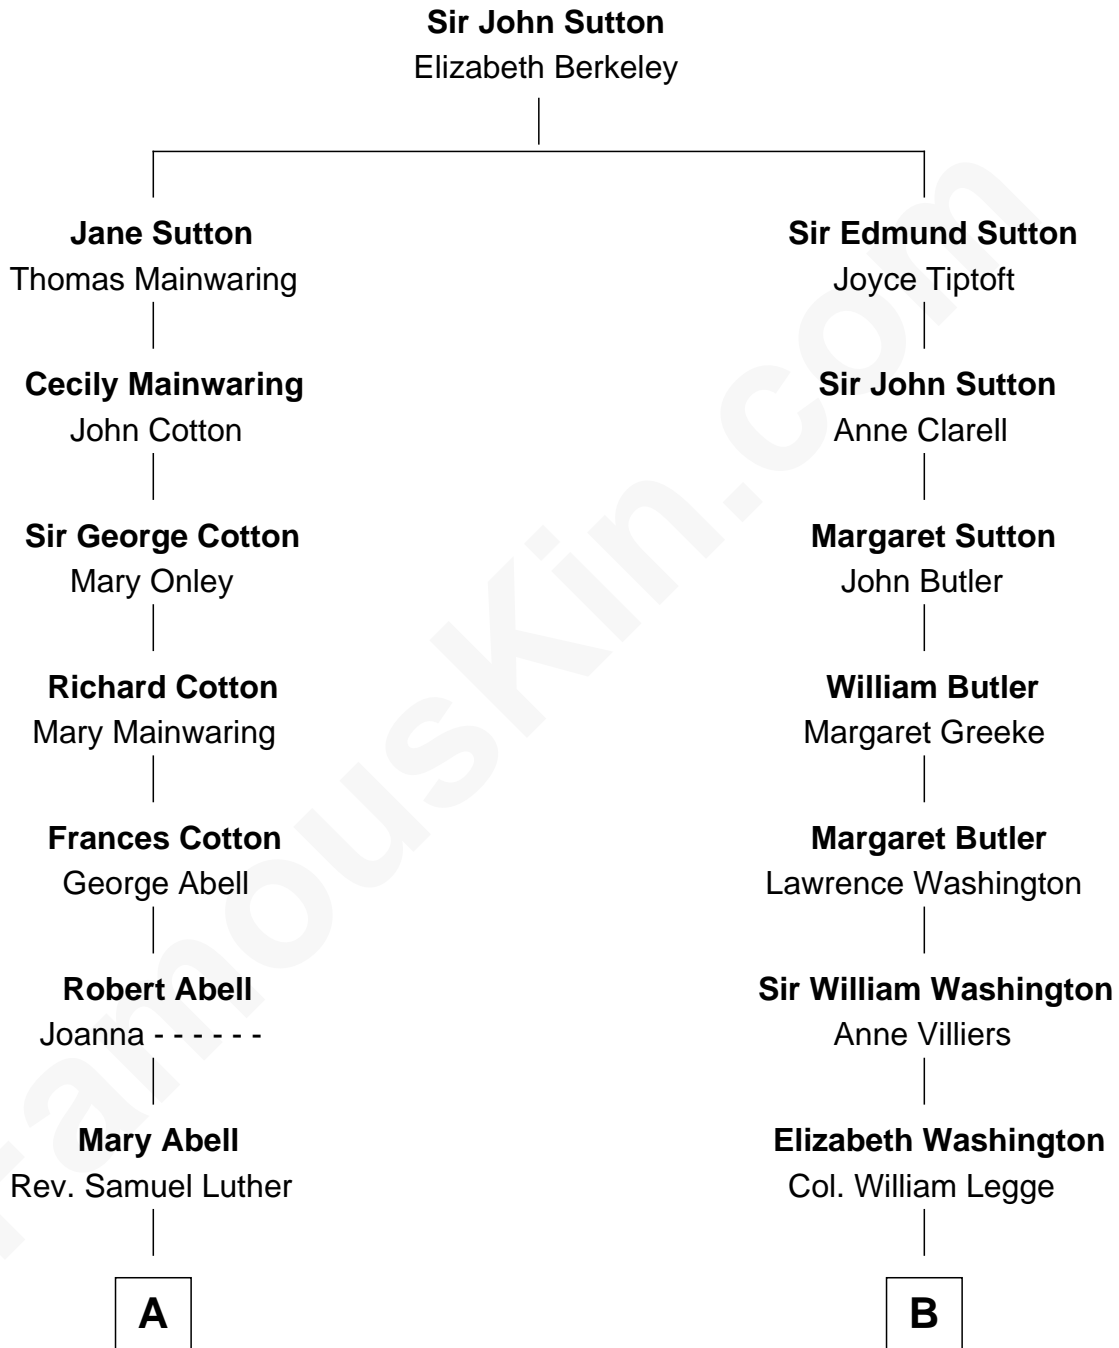

FamousKin.com
Relationship Chart of
Elizabeth Montgomery
TV Actress - "Bewitched"

15th cousin 2 times removed of
Kit Harington
TV Actor - "Game of Thrones"

Kit Harington photo by [Gage Skidmore](#) [\(CC BY-SA 2.0\)](#)