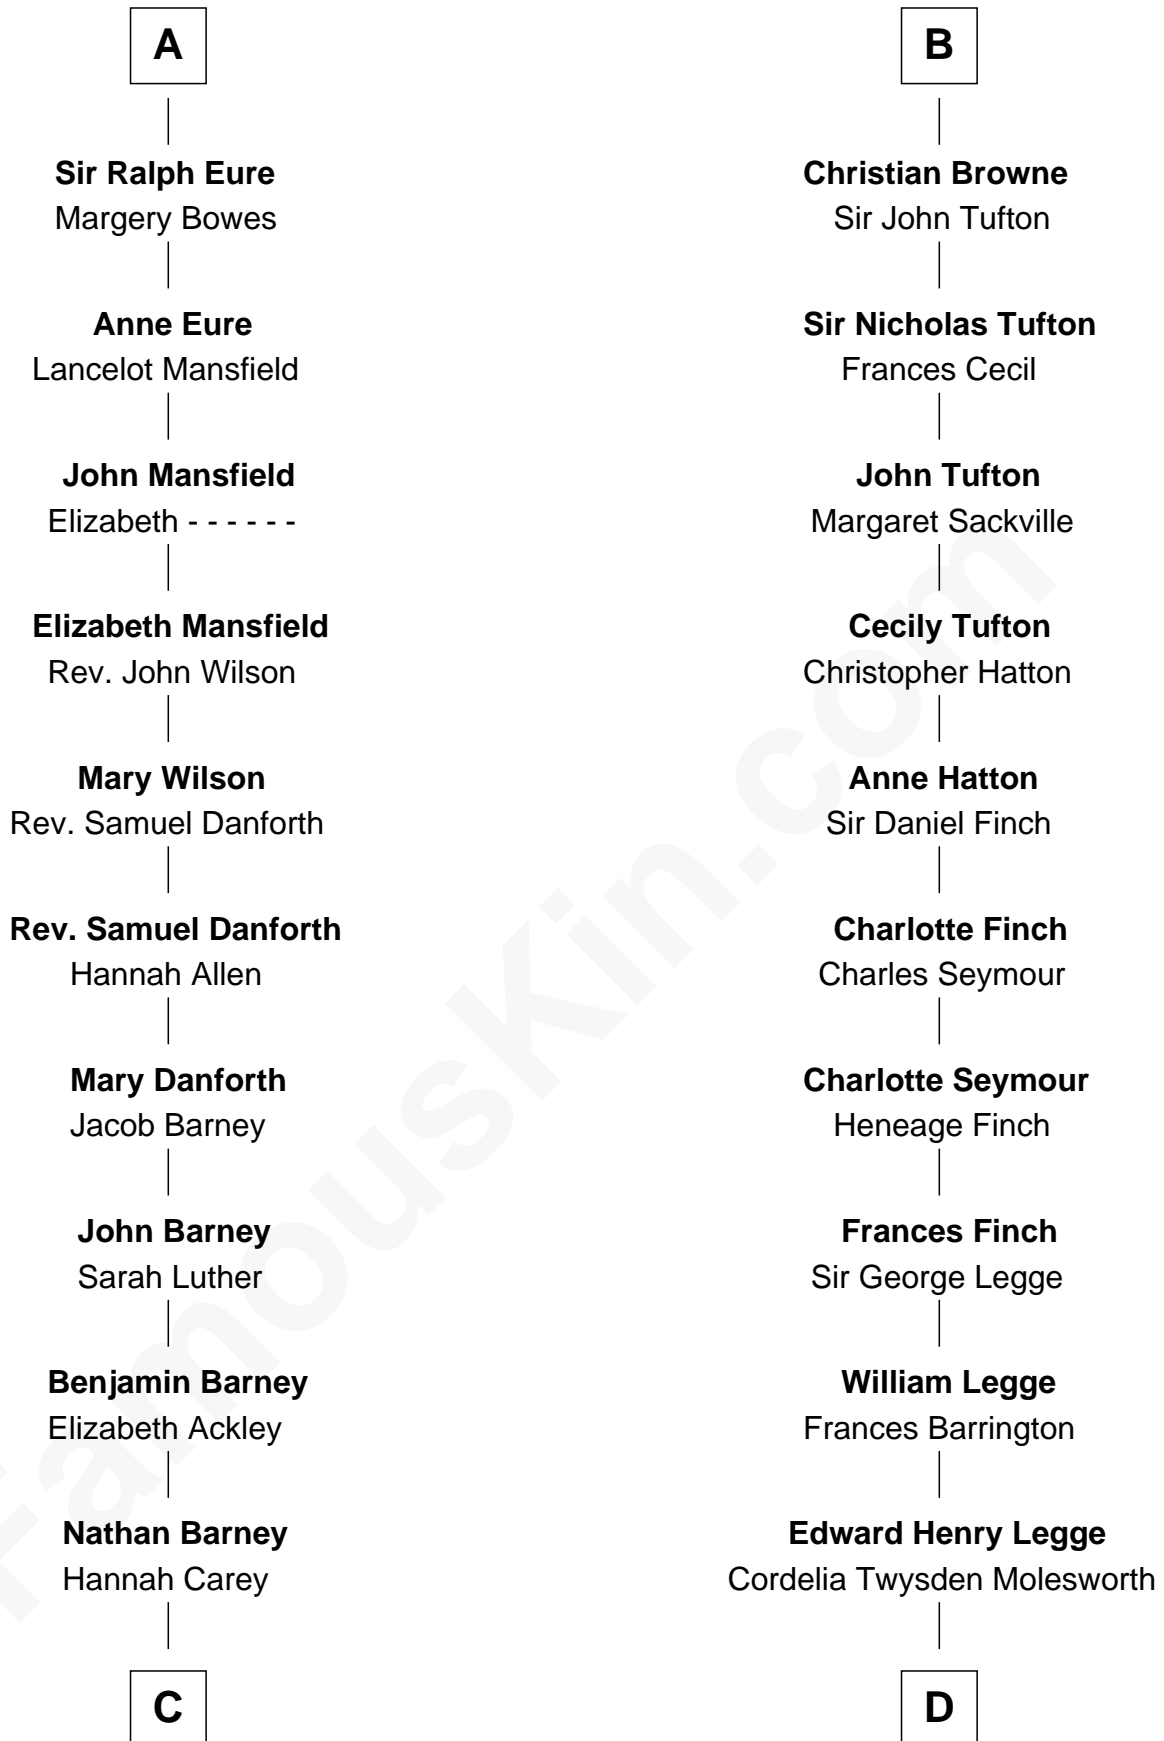

# FamousKin.com Relationship Chart of

**Elizabeth Montgomery**

TV Actress - "Bewitched"

20th cousin of

**Kit Harington**

TV Actor - "Game of Thrones"

**C**

**Nathan Barney**  
Mary A. Deverell

**Mary Weed Barney**  
Henry Montgomery

**Henry Montgomery**  
Elizabeth Bryan Allen

**Elizabeth Montgomery**  
*TV Actress - "Bewitched"*

**D**

**Lois Marjorie Legge**  
Ernest Wriothesley Denny

**Lavender Cecilia Denny**  
John Charles Dundas Harington