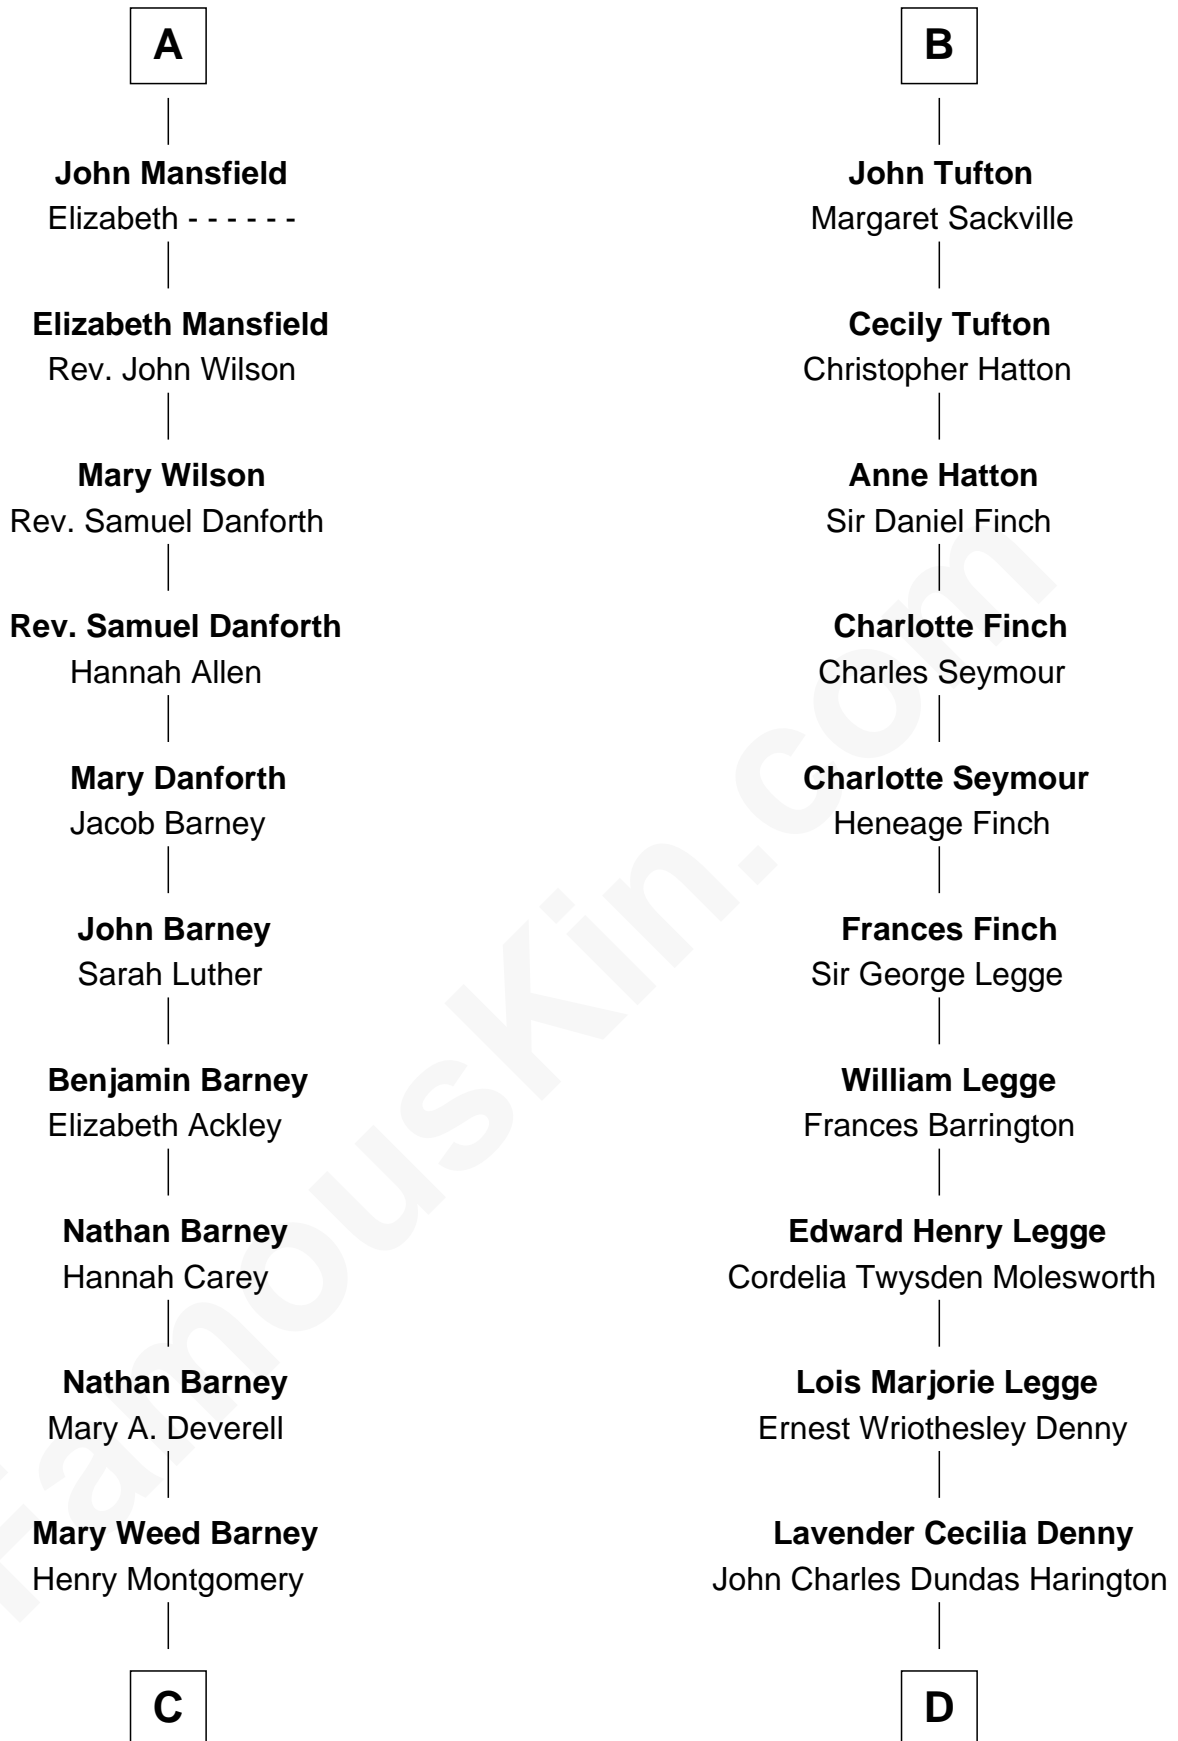

FamousKin.com Relationship Chart of

Elizabeth Montgomery

TV Actress - "Bewitched"

18th cousin of

Kit Harington

TV Actor - "Game of Thrones"

C

Henry Montgomery
Elizabeth Bryan Allen

Elizabeth Montgomery
TV Actress - "Bewitched"

D

Sir David Richard Harington
Deborah Jane Catesby

Kit Harington
TV Actor - "Game of Thrones"

FamousKin.com