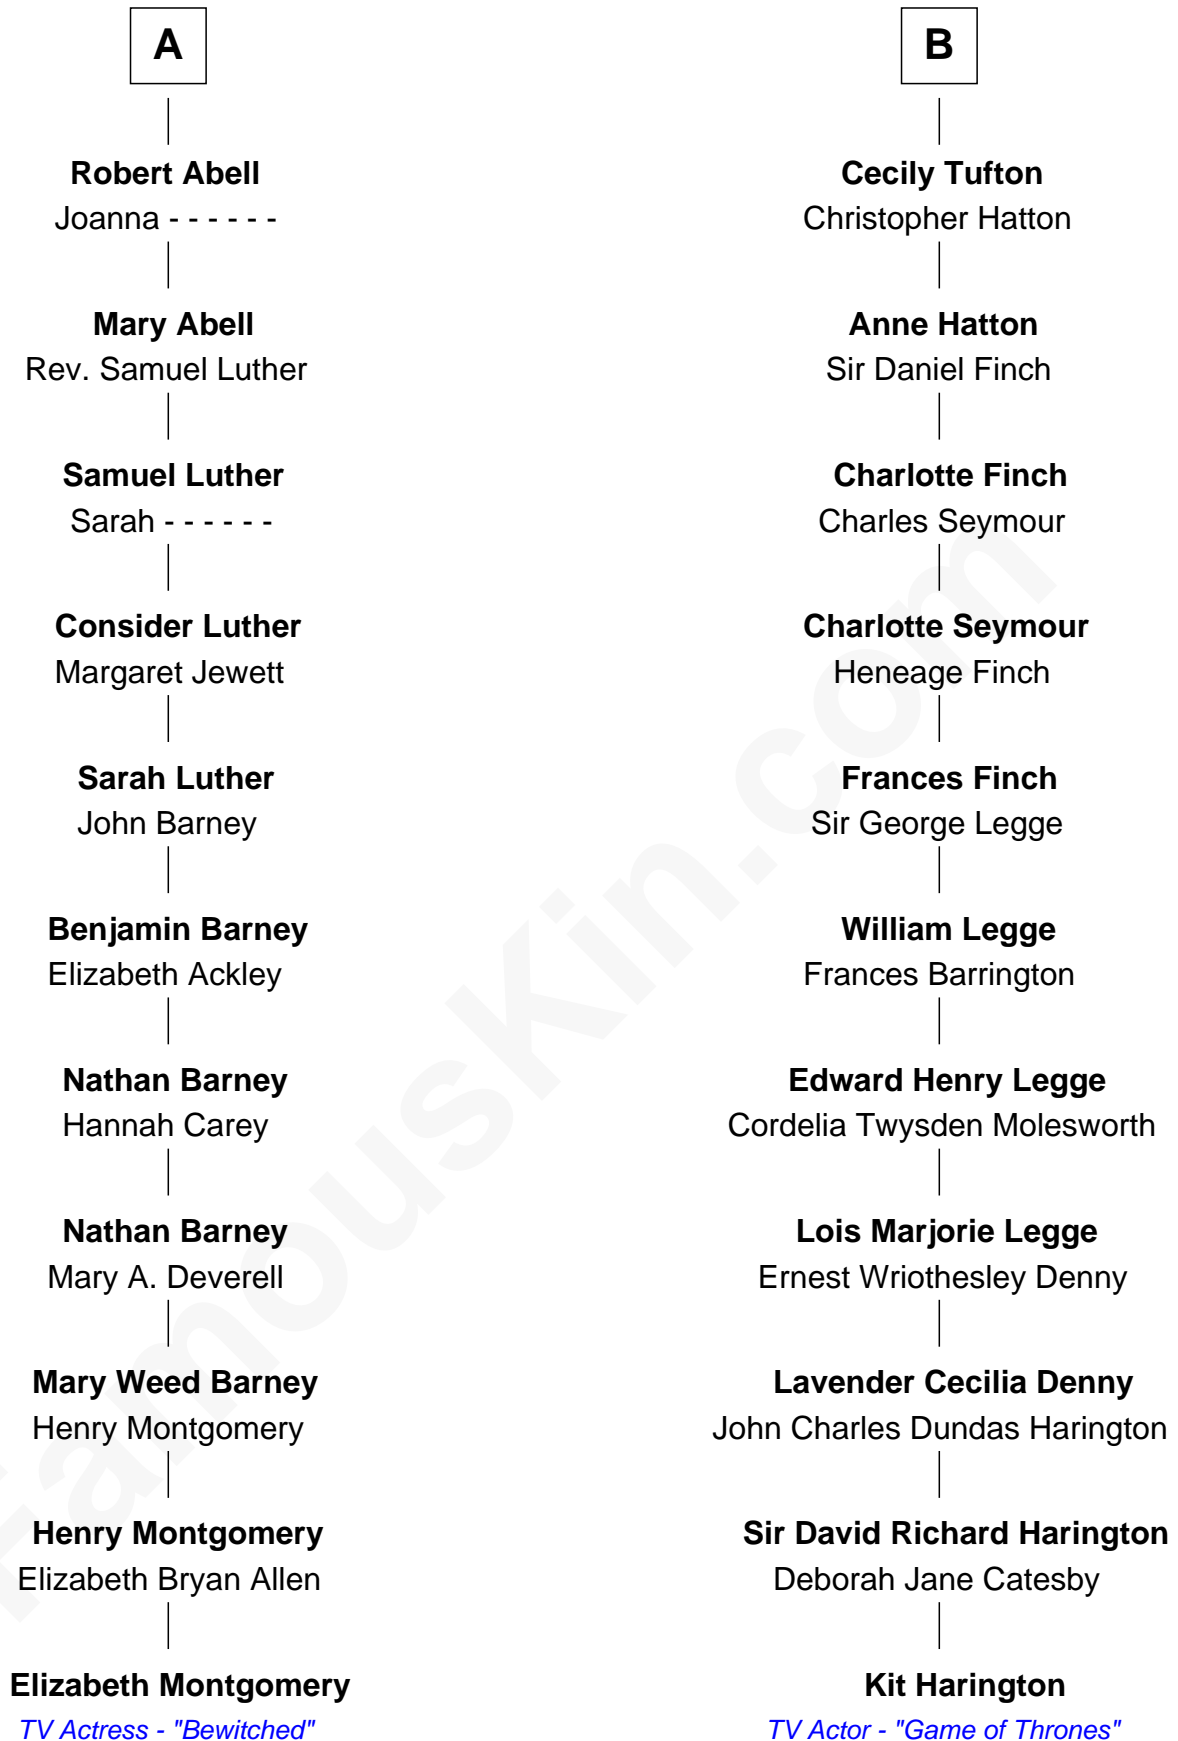

FamousKin.com Relationship Chart of

Elizabeth Montgomery

TV Actress - "Bewitched"

17th cousin of

Kit Harington

TV Actor - "Game of Thrones"

Sir Walter Devereux

Elizabeth Merbery

Kit Harington photo by [Gage Skidmore](#) [\(CC BY-SA 2.0\)](#)