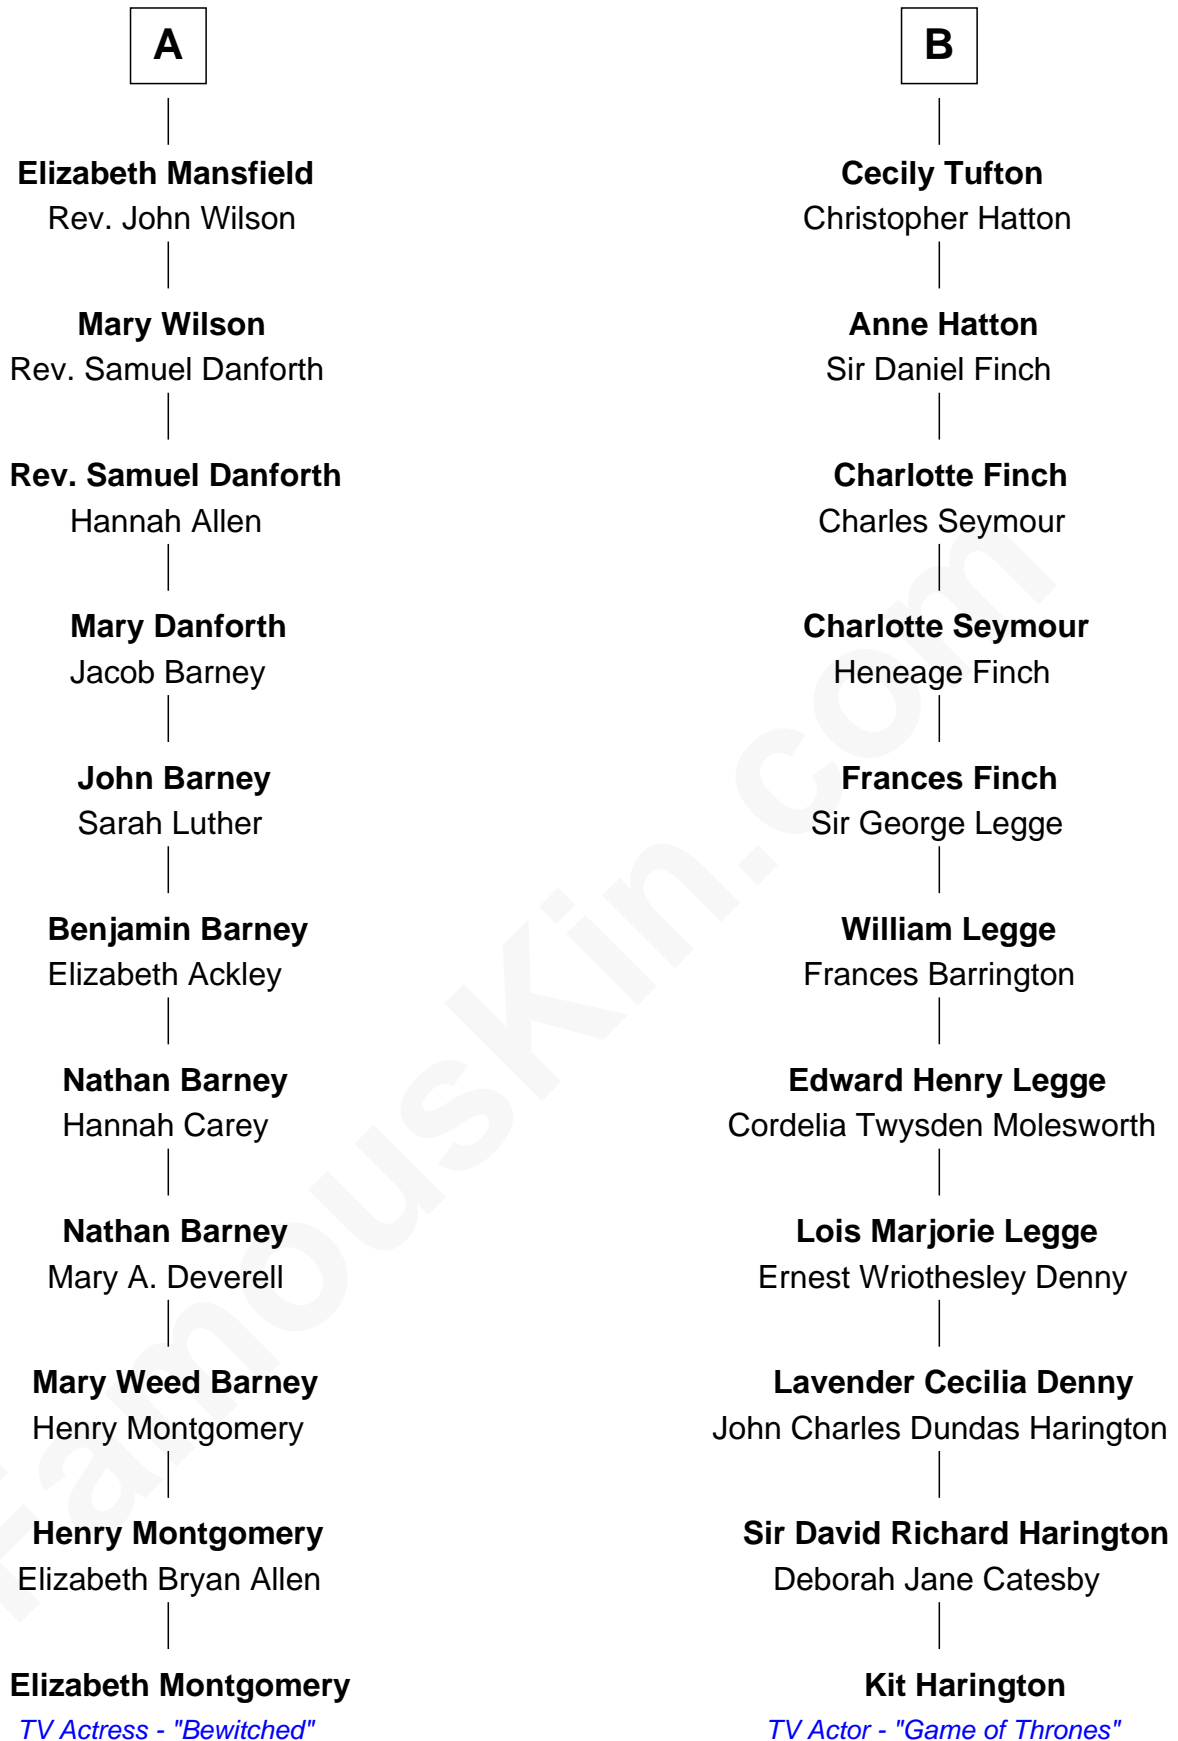

## Relationship Chart of

**Elizabeth Montgomery**

TV Actress - "Bewitched"

17th cousin of

**Kit Harington**

TV Actor - "Game of Thrones"

**Sir Roger Wentworth**

Margery Despencer

**Agnes Wentworth**  
Sir Robert Constable

**Margaret Constable**  
Sir William Eure

**Sir Ralph Eure**  
Muriel Hastings

**Sir William Eure**  
Elizabeth Willoughby

**Sir Ralph Eure**  
Margery Bowes

**Anne Eure**  
Lancelot Mansfield

**John Mansfield**  
Elizabeth - - - - -

**A**

**Henry Wentworth**  
Elizabeth Howard

**Margery Wentworth**  
Sir William Waldegrave

**Margaret Waldegrave**  
Sir John St. John

**Margaret St. John**  
Sir Francis Russell

**Margaret Russell**  
Sir George Clifford

**Ann Clifford**  
Richard Sackville

**Margaret Sackville**  
John Tufton

**B**

Kit Harington photo by [Gage Skidmore](#) (CC BY-SA 2.0)