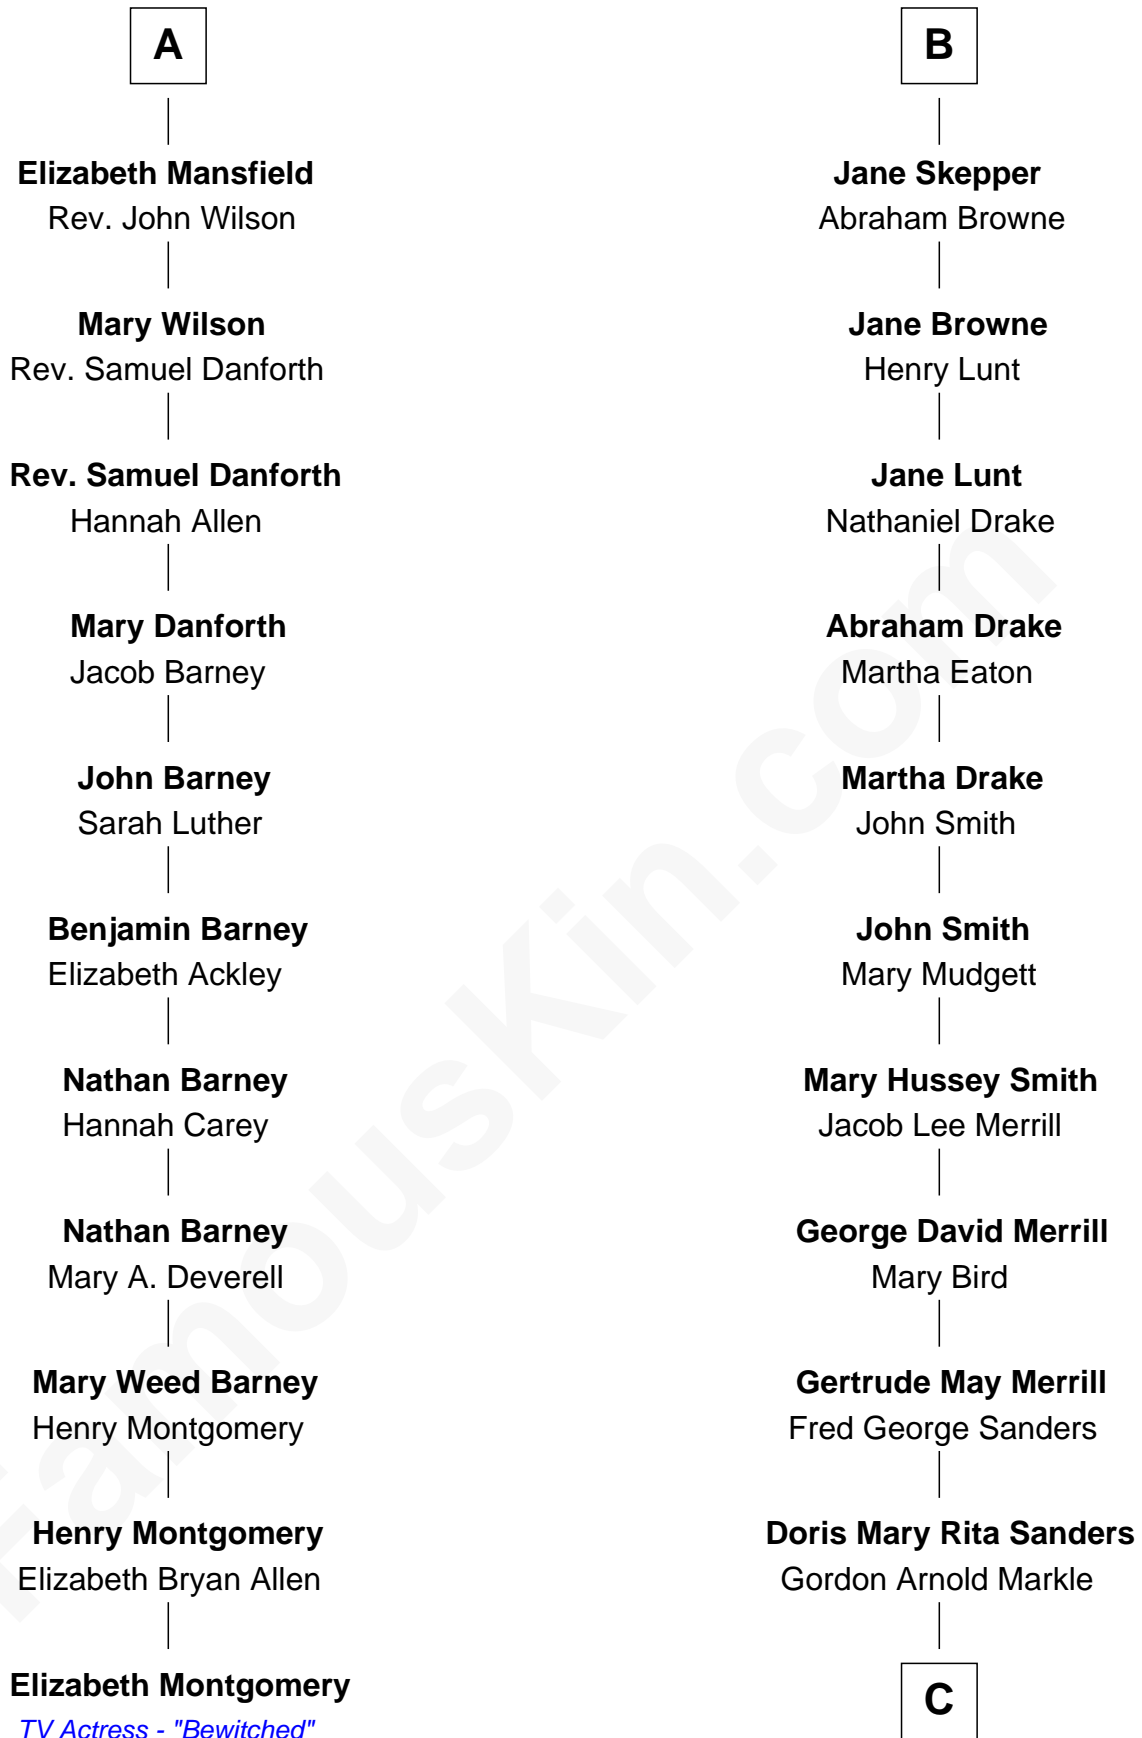

FamousKin.com
Relationship Chart of
Elizabeth Montgomery
TV Actress - "Bewitched"

17th cousin 1 time removed of
Meghan Markle
Duchess of Sussex, TV Actress

C

Thomas Wayne Markle
Doria Loyce Ragland

Meghan Markle
Duchess of Sussex, TV Actress

FamousKin.com