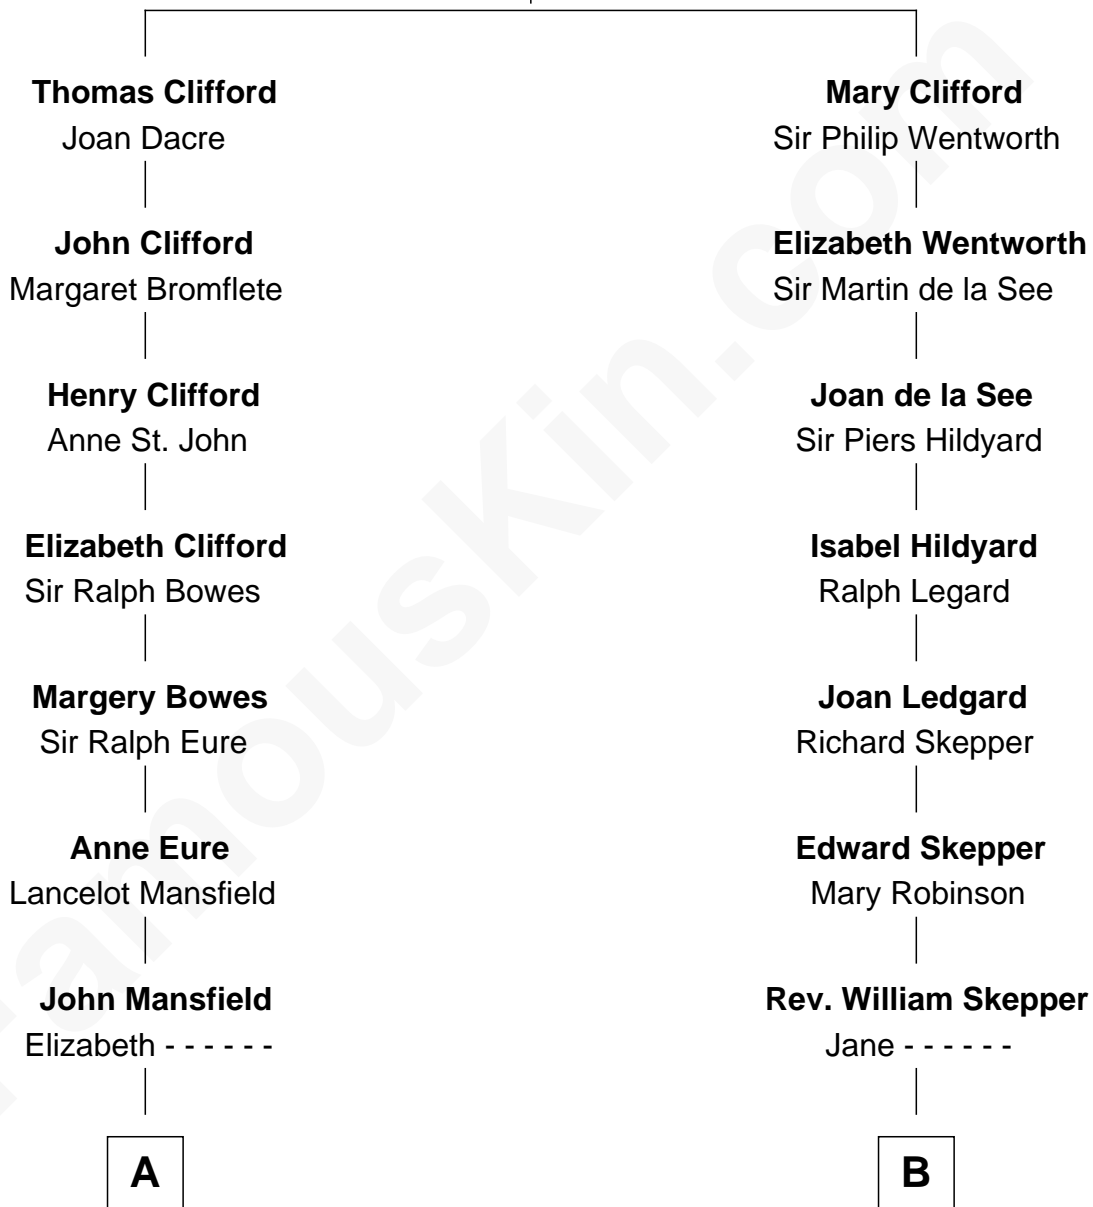

FamousKin.com
Relationship Chart of
Elizabeth Montgomery
TV Actress - "Bewitched"

17th cousin 1 time removed of
Meghan Markle
Duchess of Sussex, TV Actress

Sir John Clifford
 Elizabeth Percy

C

Thomas Wayne Markle

Doria Loyce Ragland

Meghan Markle

Duchess of Sussex, TV Actress

FamousKin.com