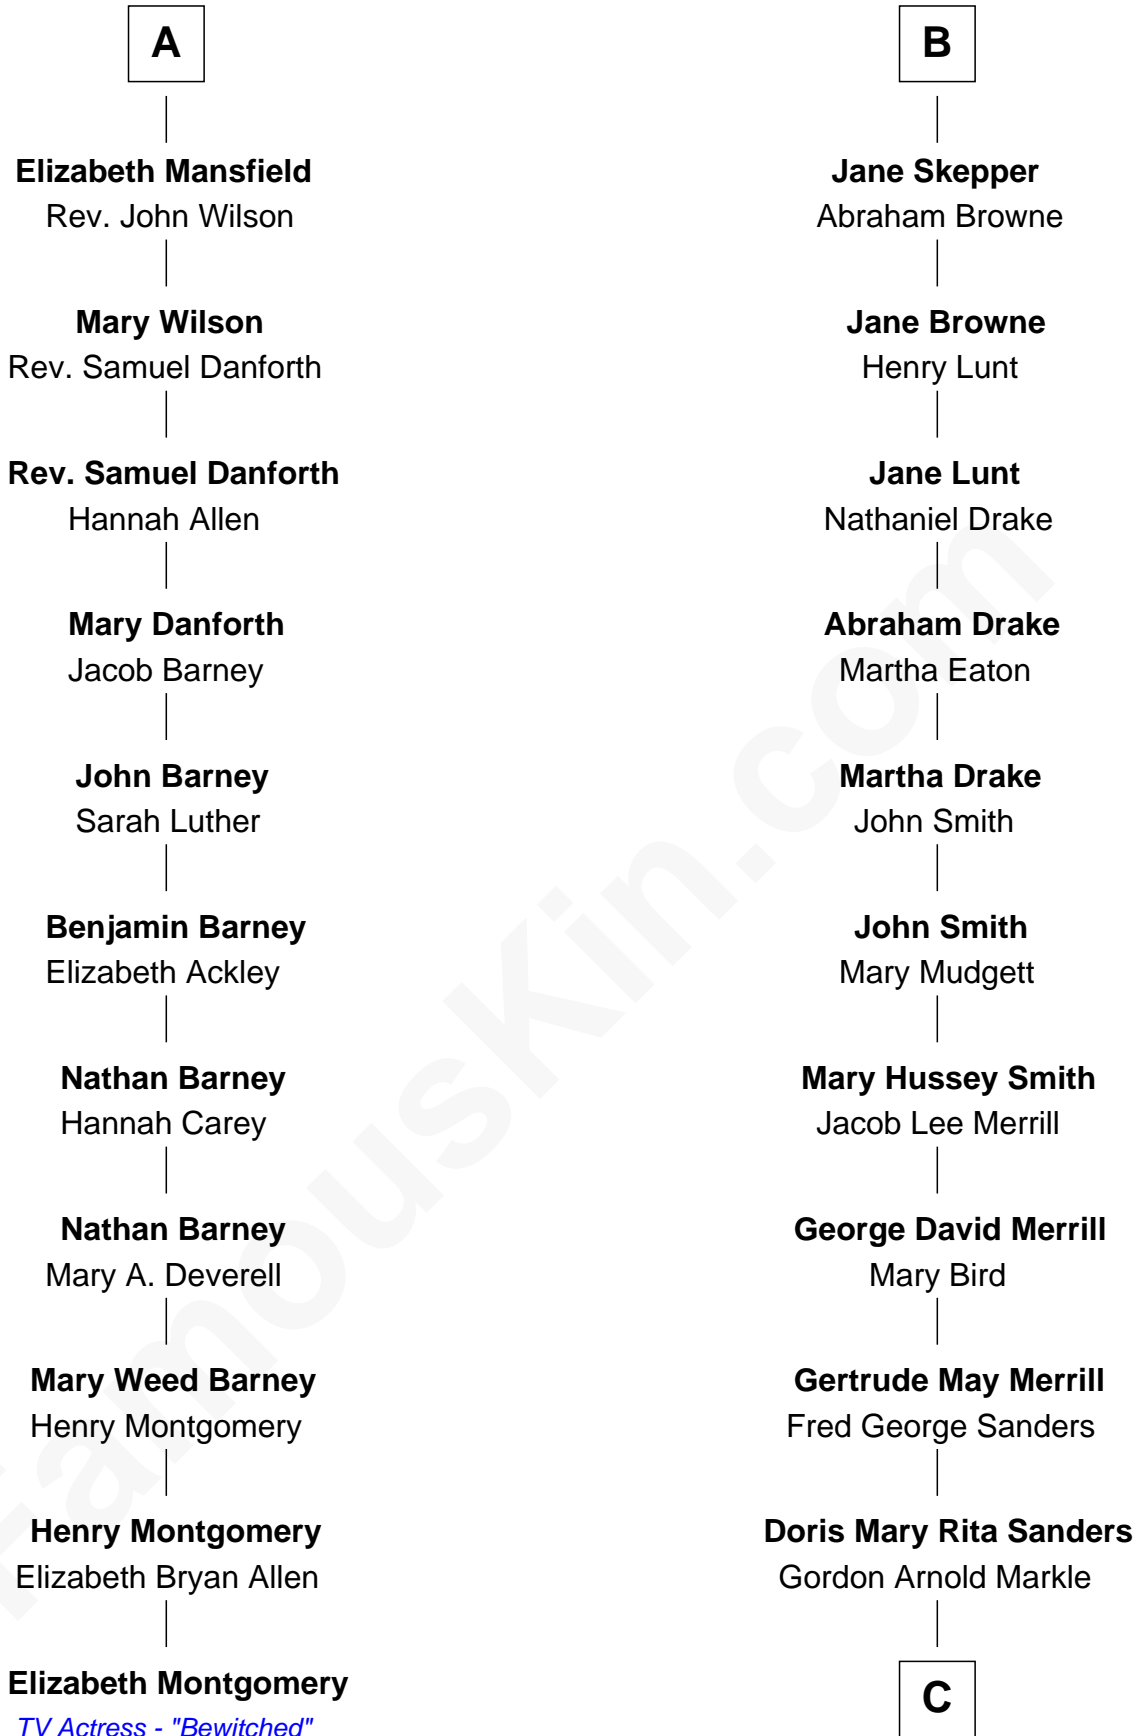

FamousKin.com
Relationship Chart of
Elizabeth Montgomery
TV Actress - "Bewitched"

17th cousin 1 time removed of
Meghan Markle
Duchess of Sussex, TV Actress

Sir John Clifford
 Elizabeth Percy

C

Thomas Wayne Markle

Doria Loyce Ragland

Meghan Markle

Duchess of Sussex, TV Actress

FamousKin.com