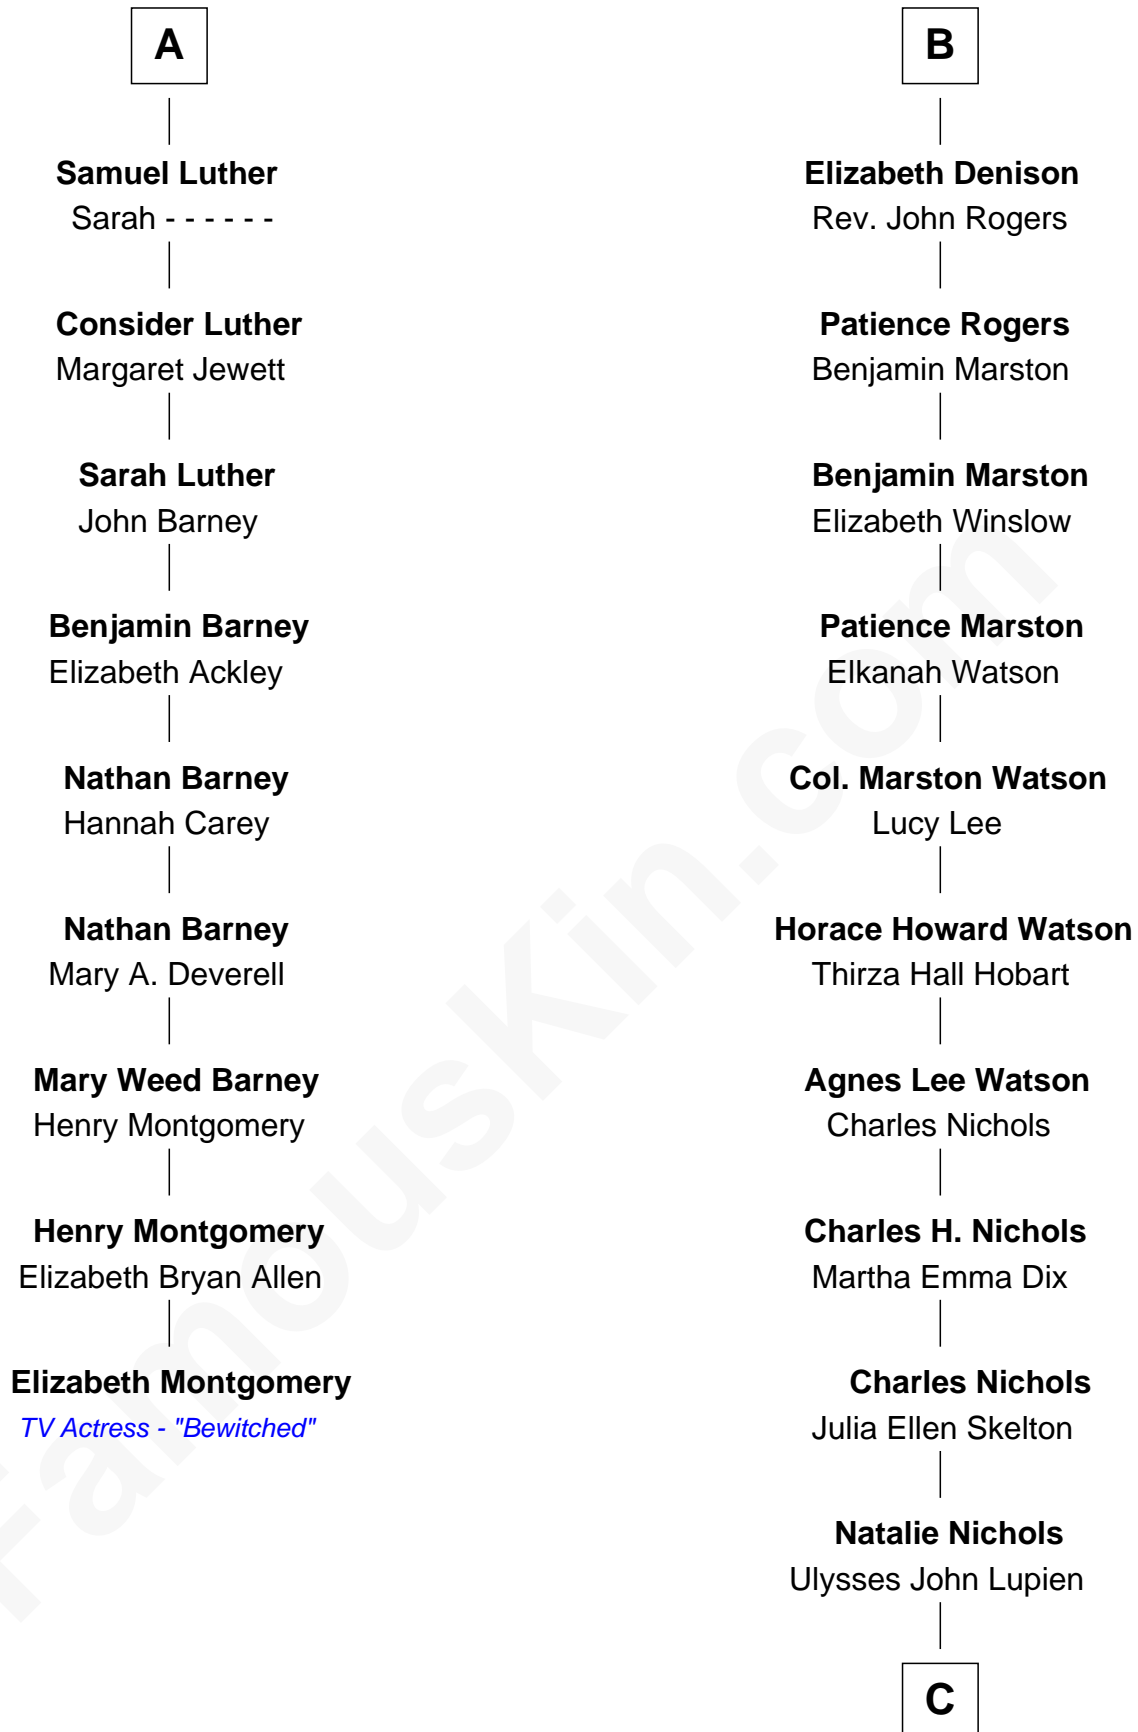

FamousKin.com
Relationship Chart of
Elizabeth Montgomery
TV Actress - "Bewitched"

15th cousin 3 times removed of

John Cena
Movie Actor and WWE Pro Wrestler

C

Carol Frances Lupien

John Joseph Cena

John Cena

Actor and Pro Wrestler

FamousKin.com