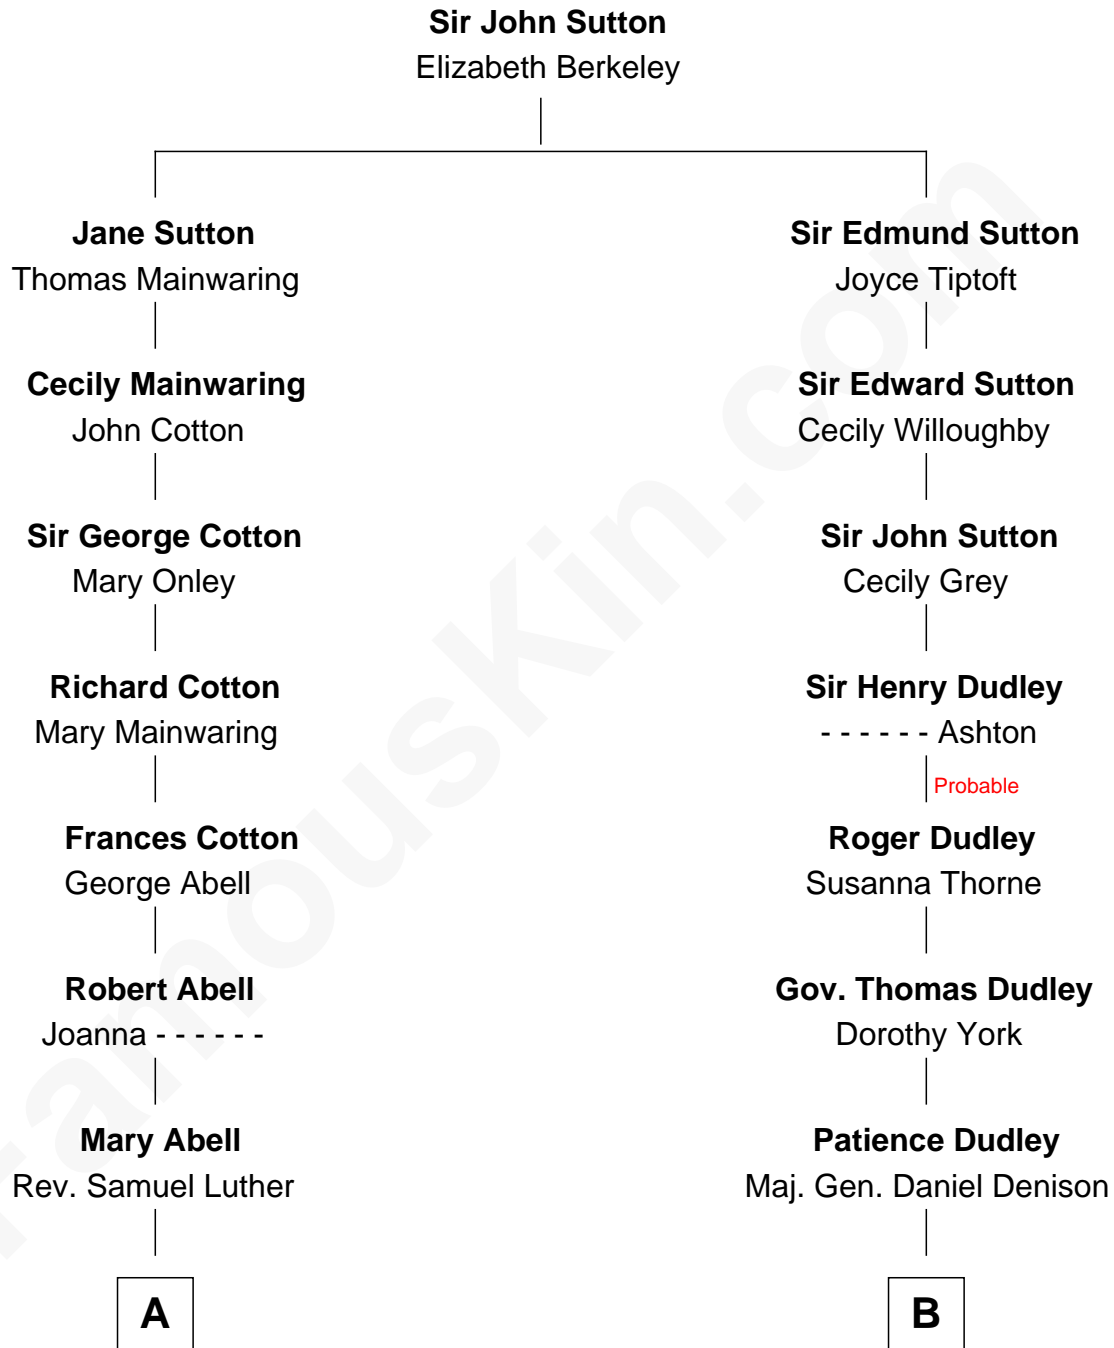

FamousKin.com
Relationship Chart of
Elizabeth Montgomery
TV Actress - "Bewitched"

15th cousin 3 times removed of

John Cena
Movie Actor and WWE Pro Wrestler

C

Carol Frances Lupien

John Joseph Cena

John Cena

Actor and Pro Wrestler

FamousKin.com