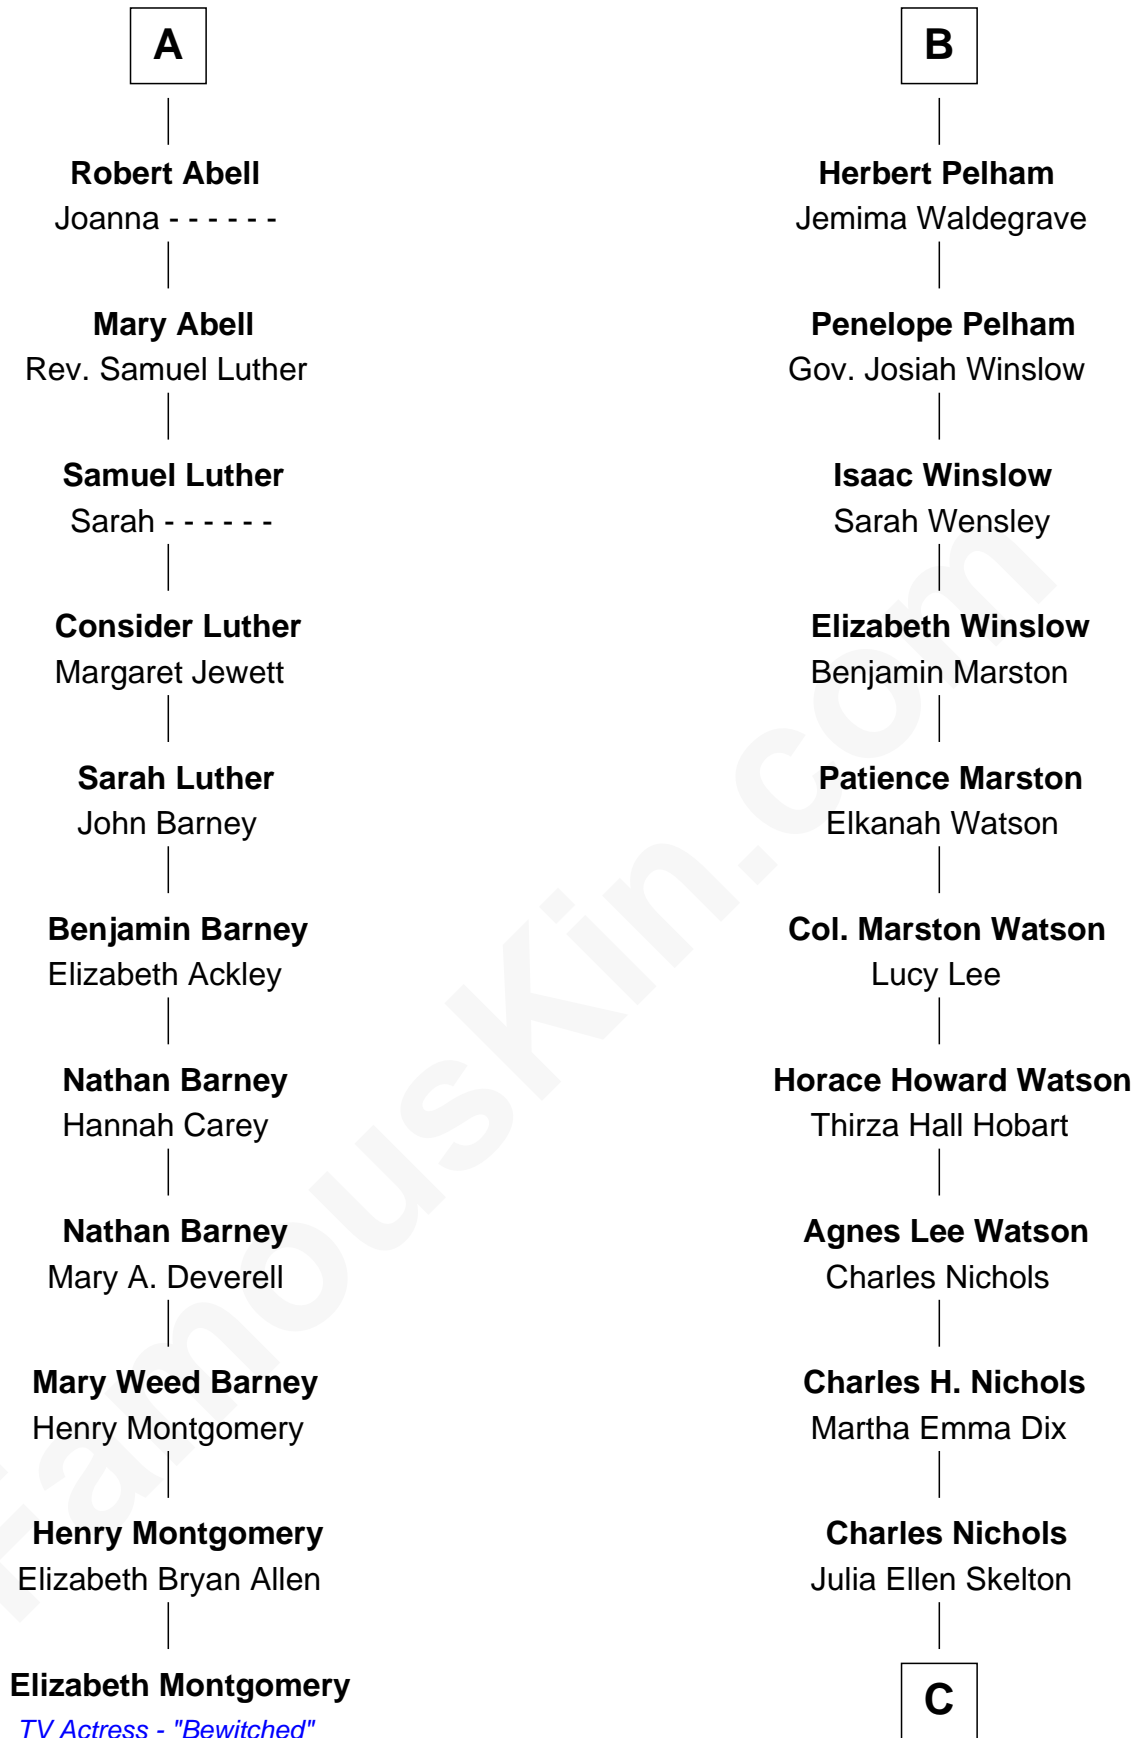

**FamousKin.com**  
**Relationship Chart of**  
**Elizabeth Montgomery**  
 TV Actress - "Bewitched"

17th cousin 2 times removed of

**John Cena**  
 Movie Actor and WWE Pro Wrestler

**C**

**Natalie Nichols**  
Ulysses John Lupien