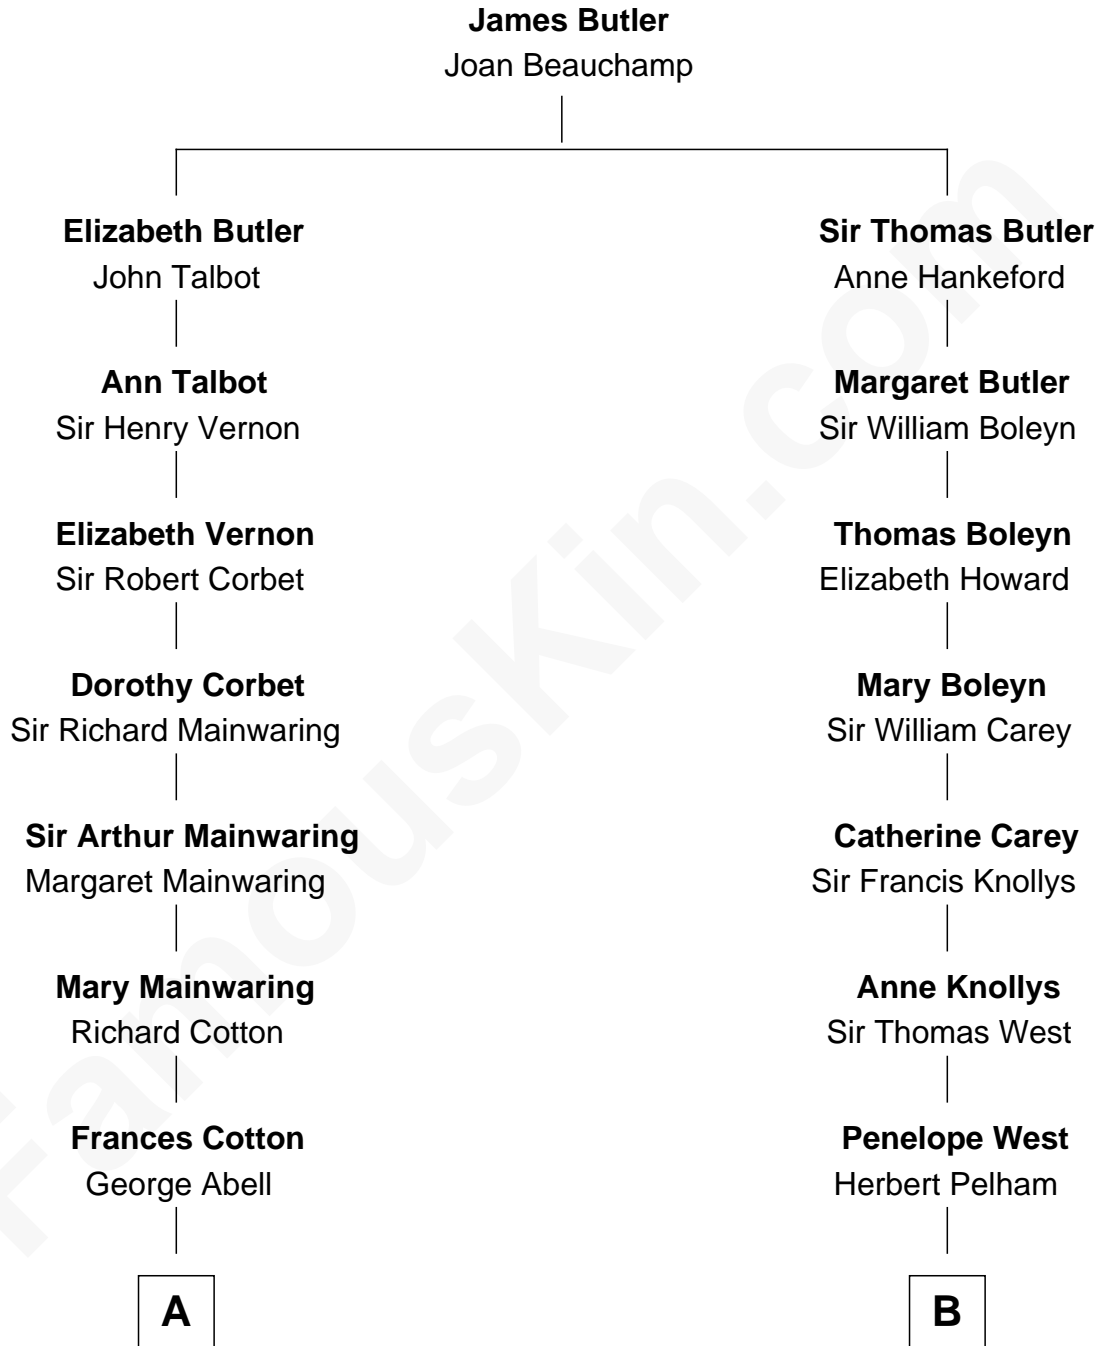

**FamousKin.com**  
**Relationship Chart of**  
**Elizabeth Montgomery**  
 TV Actress - "Bewitched"

17th cousin 2 times removed of

**John Cena**  
 Movie Actor and WWE Pro Wrestler

**C**

**Natalie Nichols**  
Ulysses John Lupien

**Carol Frances Lupien**  
John Joseph Cena

**John Cena**  
*Actor and Pro Wrestler*

FamousKin.com