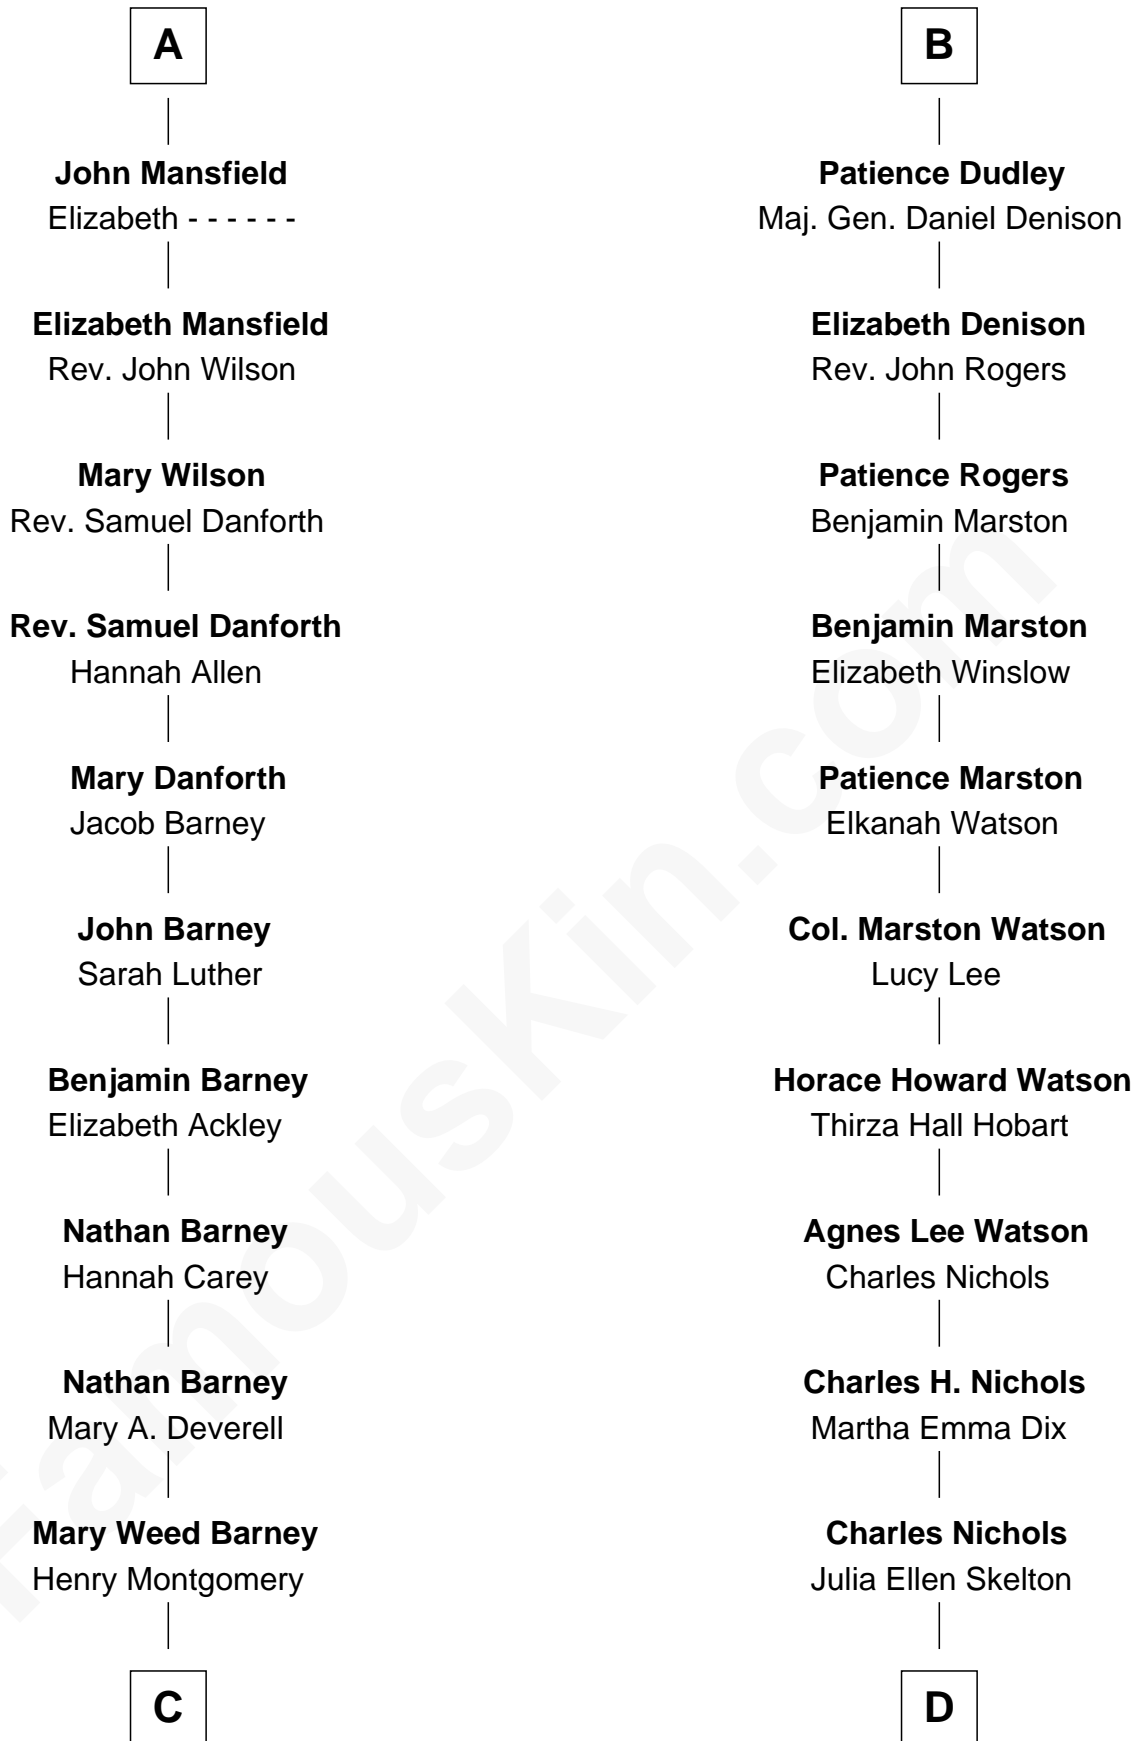

FamousKin.com
Relationship Chart of
Elizabeth Montgomery
TV Actress - "Bewitched"

18th cousin 1 time removed of

John Cena
Movie Actor and WWE Pro Wrestler

C

Henry Montgomery
Elizabeth Bryan Allen

Elizabeth Montgomery
TV Actress - "Bewitched"

D

Natalie Nichols
Ulysses John Lupien

Carol Frances Lupien
John Joseph Cena

John Cena
Actor and Pro Wrestler

FamousKin.com