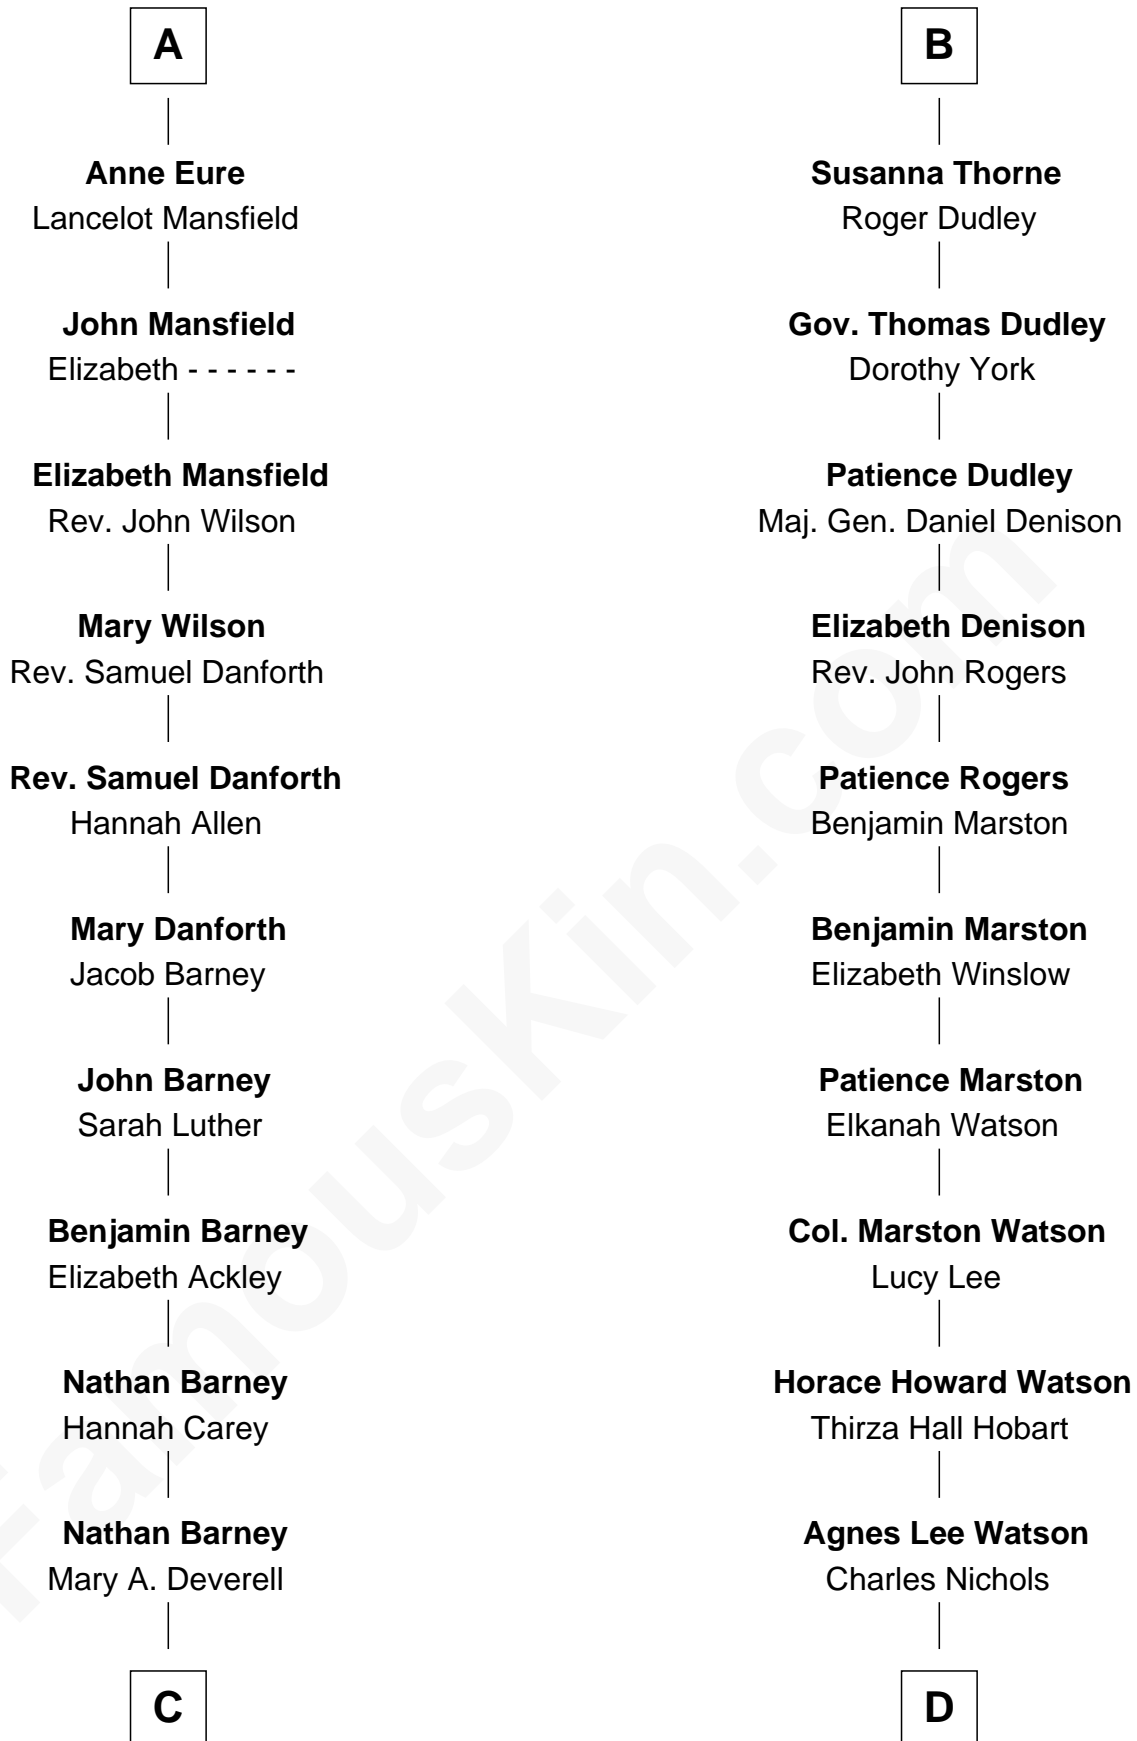

**FamousKin.com**  
**Relationship Chart of**  
**Elizabeth Montgomery**  
*TV Actress - "Bewitched"*

**19th cousin 2 times removed of**

**John Cena**  
*Movie Actor and WWE Pro Wrestler*

**C**

**Mary Weed Barney**  
Henry Montgomery

**Henry Montgomery**  
Elizabeth Bryan Allen

**Elizabeth Montgomery**  
*TV Actress - "Bewitched"*

**D**

**Charles H. Nichols**  
Martha Emma Dix

**Charles Nichols**  
Julia Ellen Skelton

**Natalie Nichols**  
Ulysses John Lupien