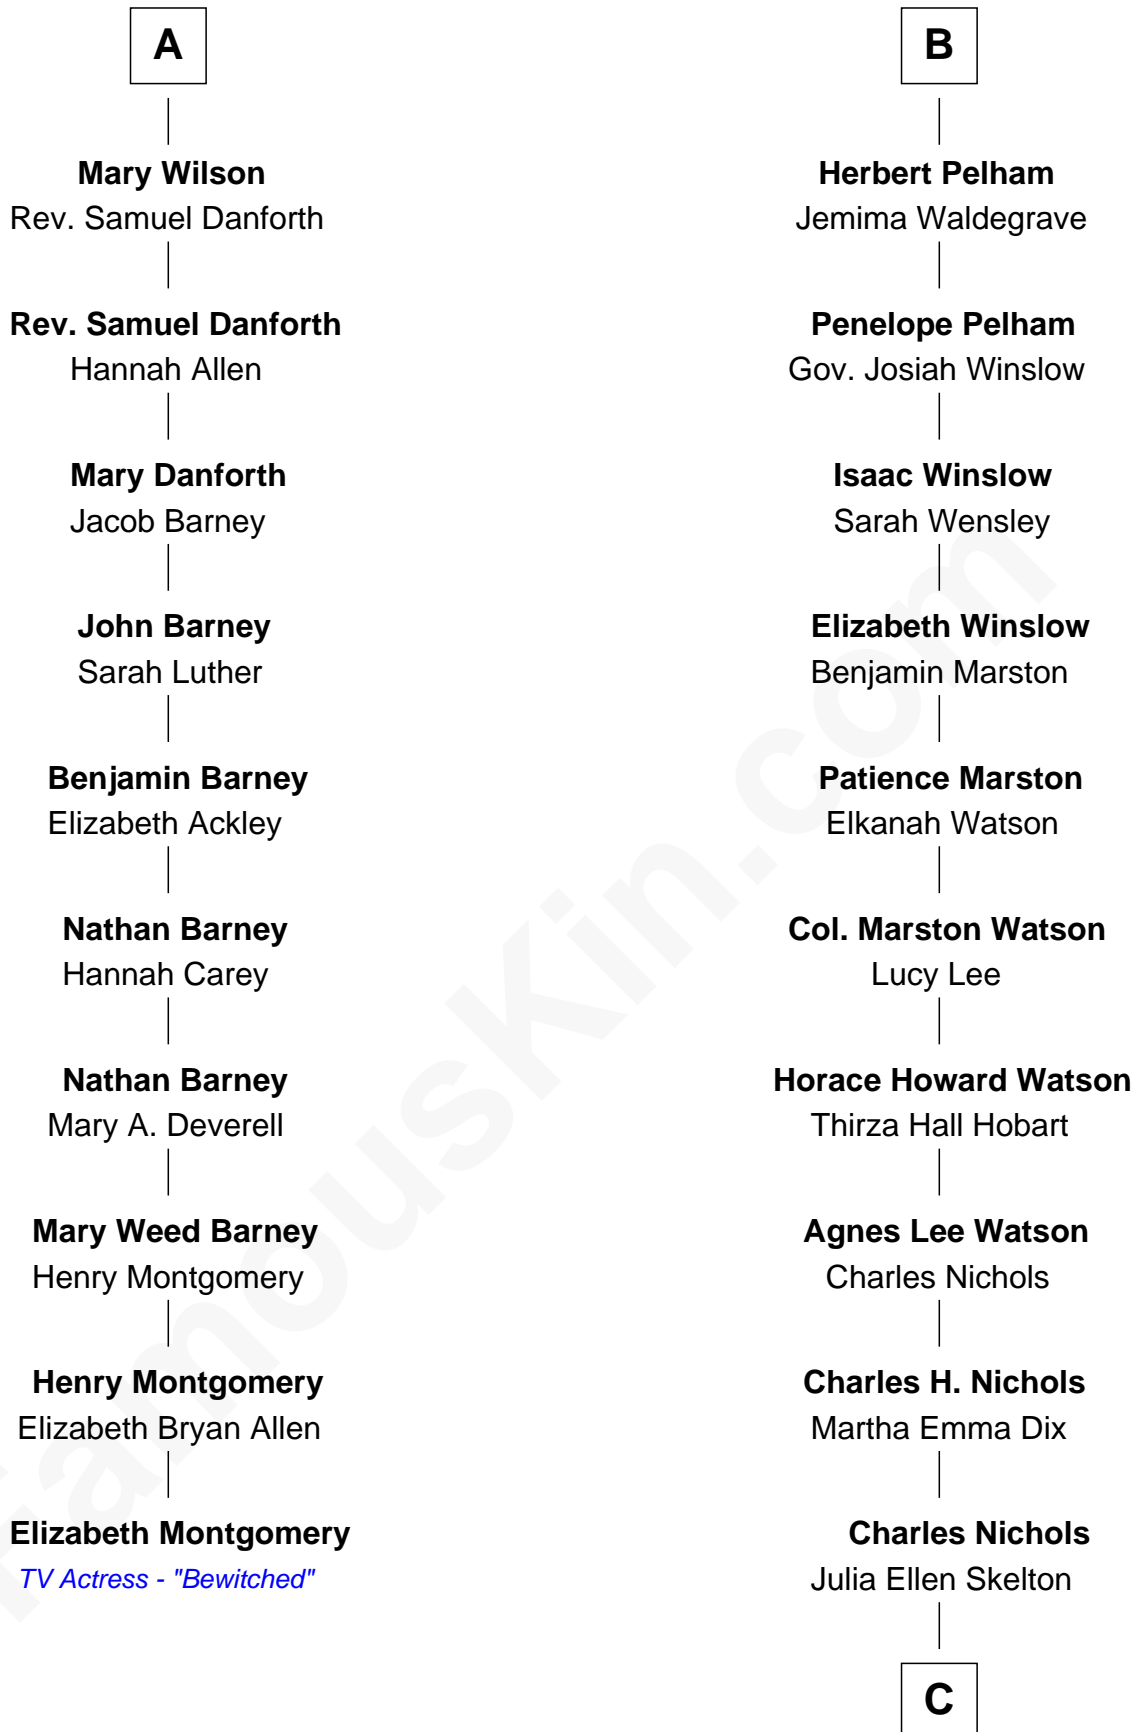

FamousKin.com
Relationship Chart of
Elizabeth Montgomery
TV Actress - "Bewitched"

16th cousin 3 times removed of
John Cena
Movie Actor and WWE Pro Wrestler

C

Natalie Nichols

Ulysses John Lupien

Carol Frances Lupien