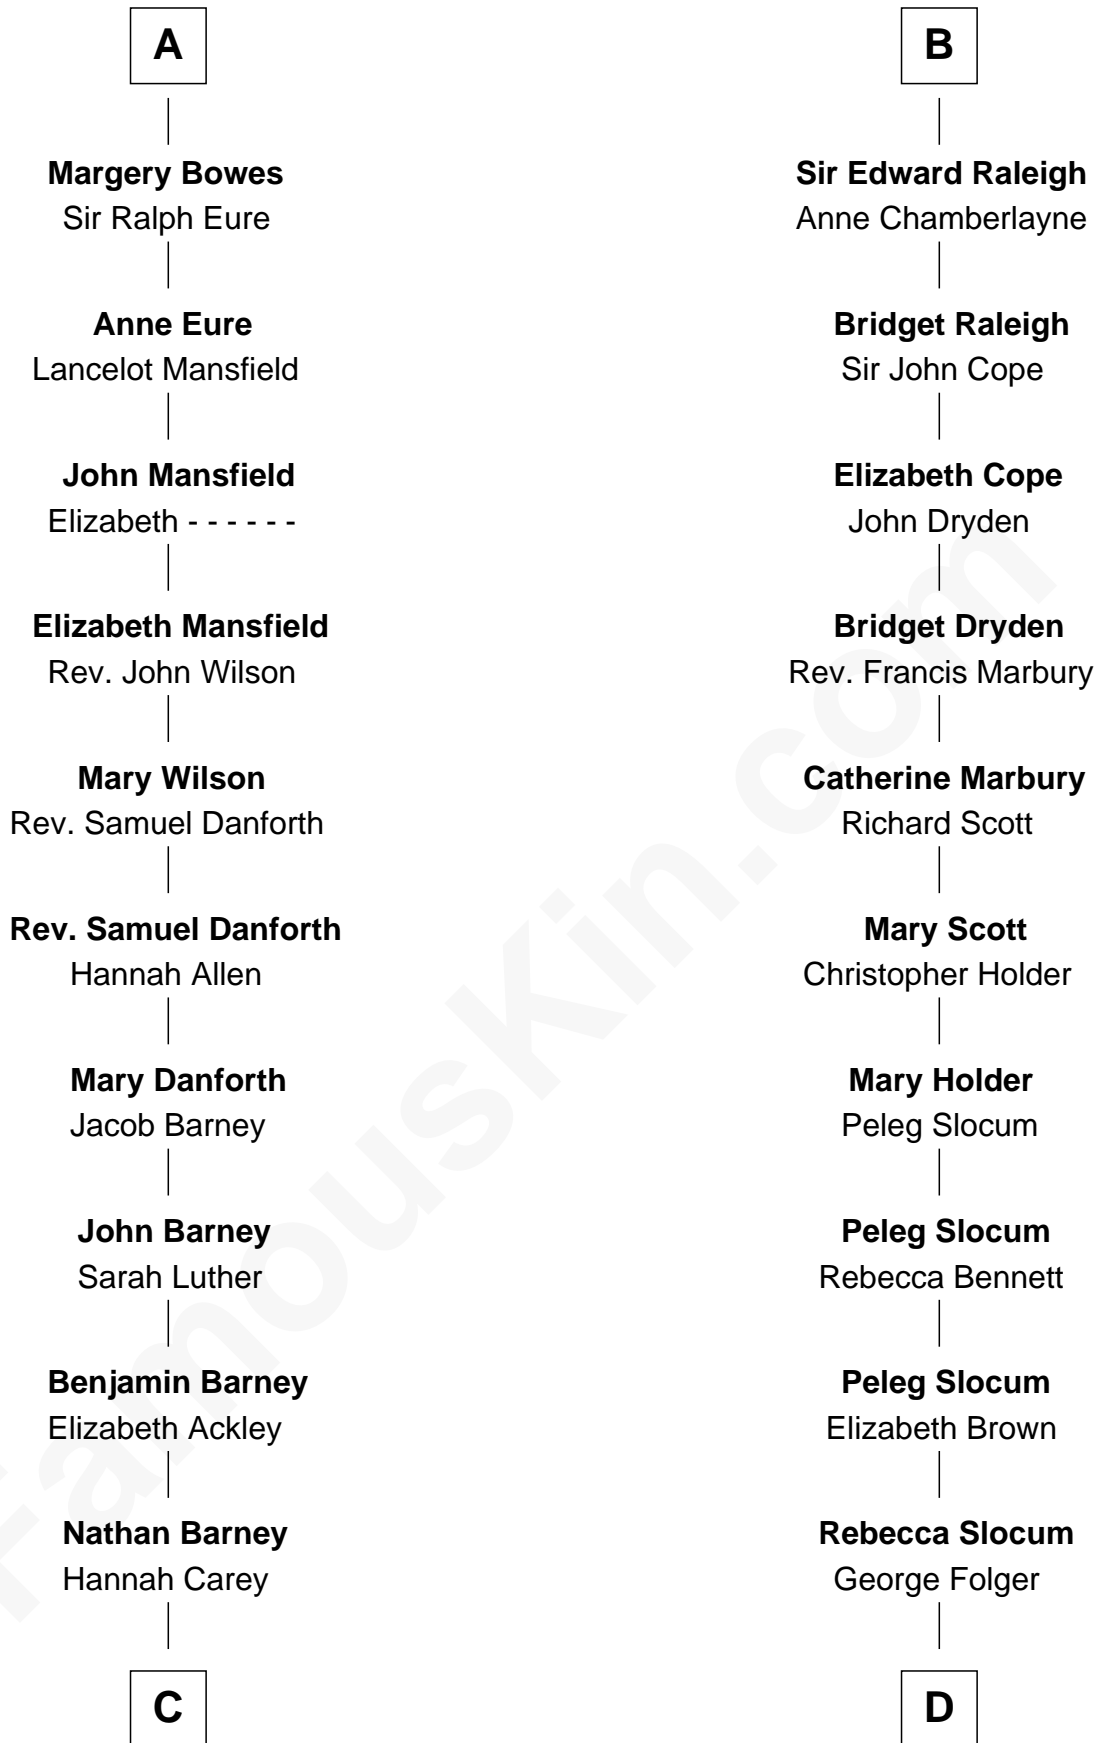

**FamousKin.com**  
**Relationship Chart of**  
**Elizabeth Montgomery**  
 TV Actress - "Bewitched"

19th cousin 1 time removed of

**Henry Clay Folger**

Founder of Folger Shakespeare Library and Chairman of Standard Oil

**Sir Hugh I de Audley**  
 Iseult de Mortimer

**C**

**Nathan Barney**  
Mary A. Deverell

**Mary Weed Barney**  
Henry Montgomery

**Henry Montgomery**  
Elizabeth Bryan Allen

**Elizabeth Montgomery**  
*TV Actress - "Bewitched"*

**D**

**Samuel Brown Folger**  
Nancy F. Hiller

**Henry Clay Folger**  
Eliza Jane Clark

**Henry Clay Folger**  
*Chairman of Standard Oil*

FamousKin.com