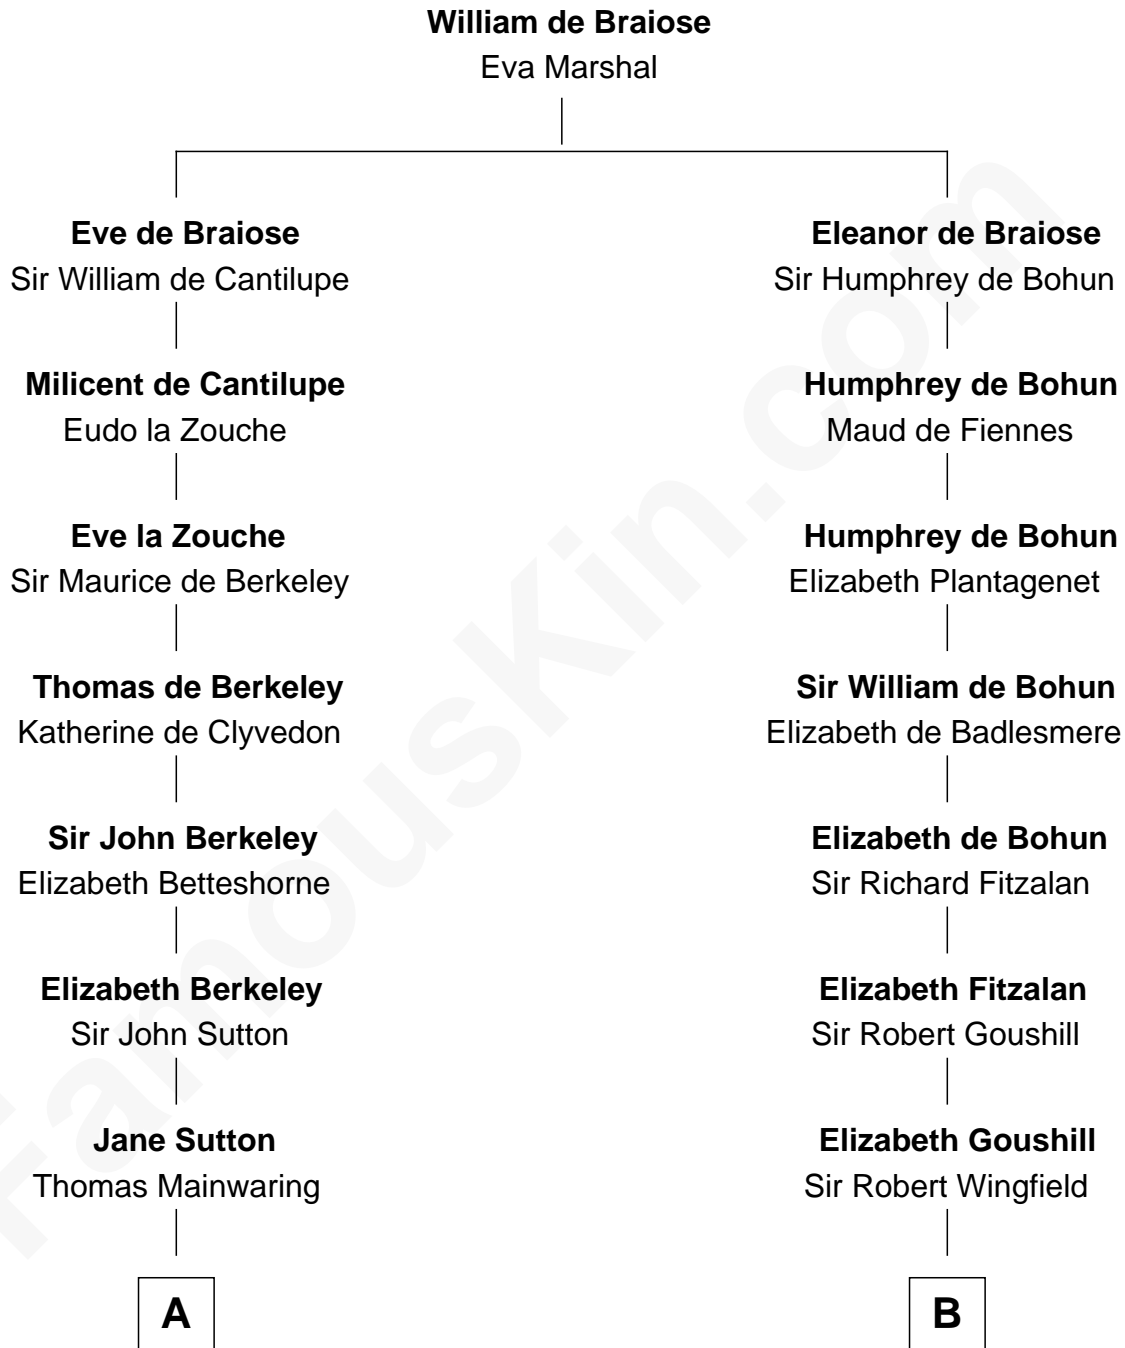

FamousKin.com Relationship Chart of

Elizabeth Montgomery

TV Actress - "Bewitched"

21st cousin of

Henry Clay Folger

Founder of Folger Shakespeare Library and Chairman of Standard Oil

C

Nathan Barney
Hannah Carey

Nathan Barney
Mary A. Deverell

Mary Weed Barney
Henry Montgomery

Henry Montgomery
Elizabeth Bryan Allen

Elizabeth Montgomery
TV Actress - "Bewitched"

D

Peleg Slocum
Elizabeth Brown

Rebecca Slocum
George Folger

Samuel Brown Folger
Nancy F. Hiller

Henry Clay Folger
Eliza Jane Clark

Henry Clay Folger
Chairman of Standard Oil