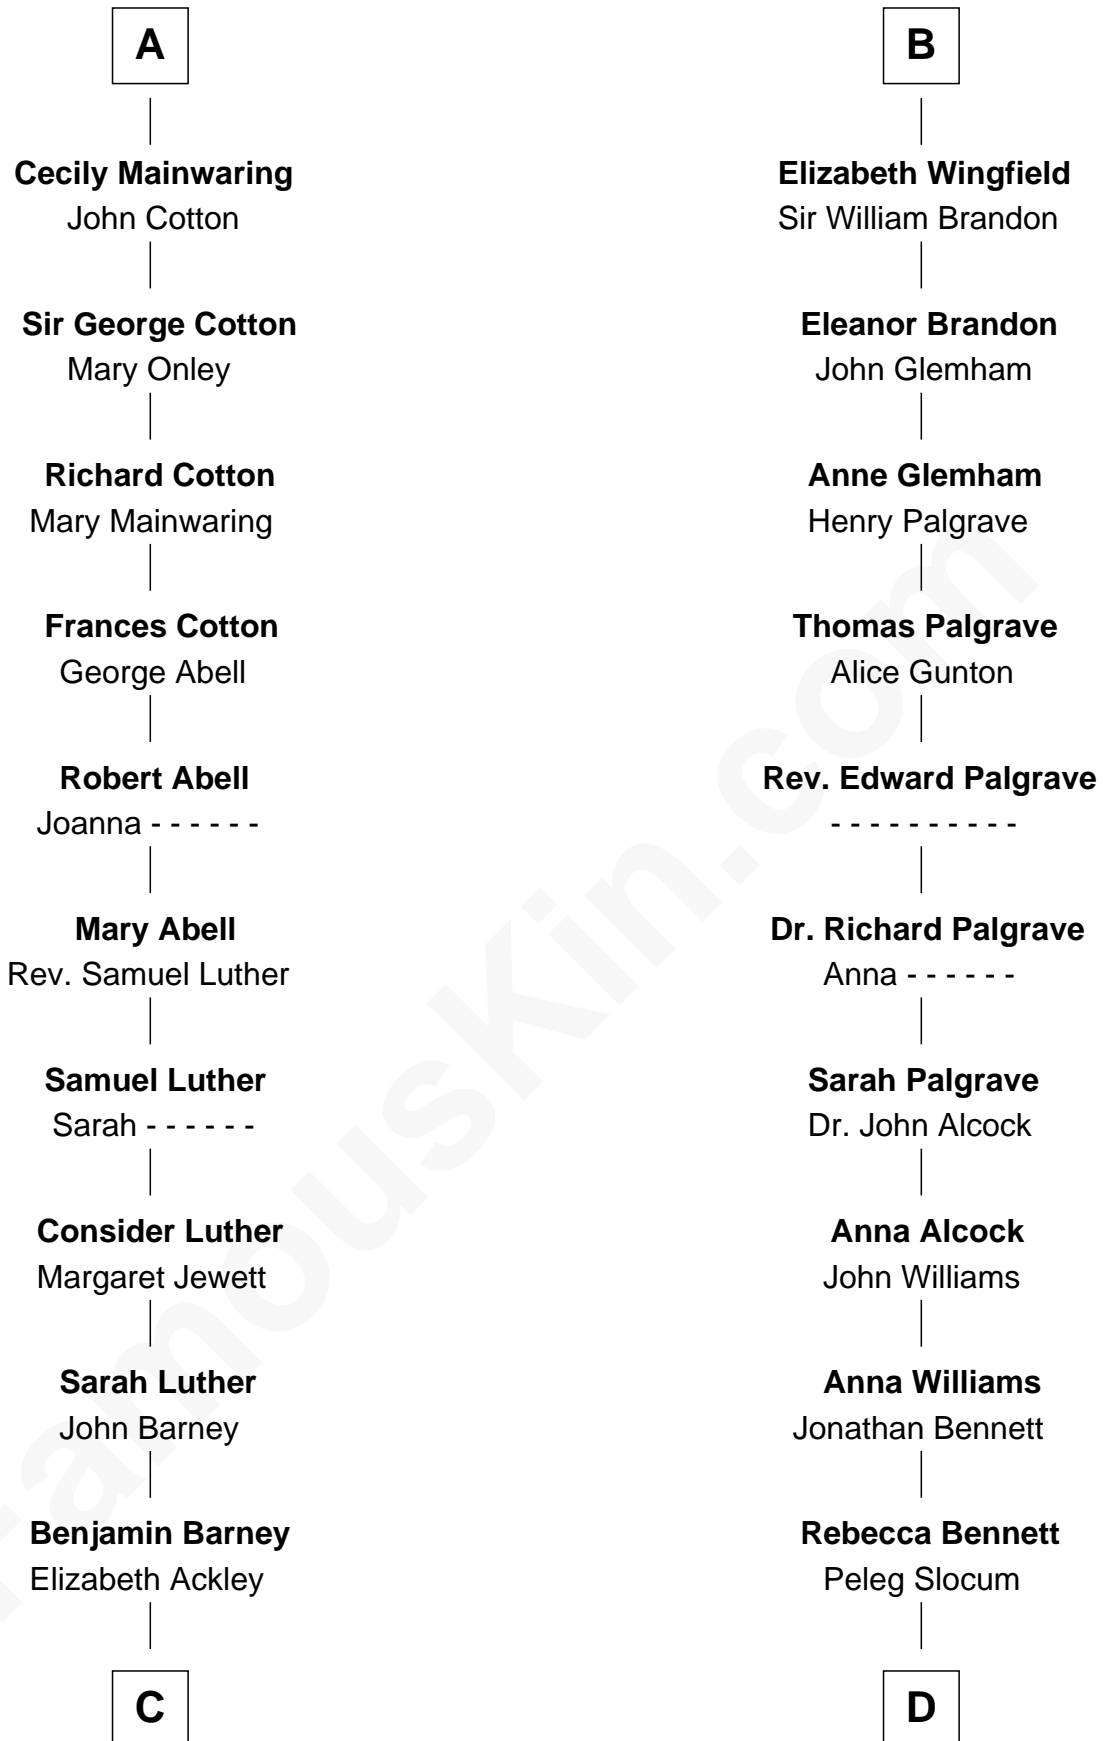

FamousKin.com Relationship Chart of

Elizabeth Montgomery

TV Actress - "Bewitched"

21st cousin of

Henry Clay Folger

Founder of Folger Shakespeare Library and Chairman of Standard Oil

C

Nathan Barney
Hannah Carey

Nathan Barney
Mary A. Deverell

Mary Weed Barney
Henry Montgomery

Henry Montgomery
Elizabeth Bryan Allen

Elizabeth Montgomery
TV Actress - "Bewitched"

D

Peleg Slocum
Elizabeth Brown

Rebecca Slocum
George Folger

Samuel Brown Folger
Nancy F. Hiller

Henry Clay Folger
Eliza Jane Clark

Henry Clay Folger
Chairman of Standard Oil