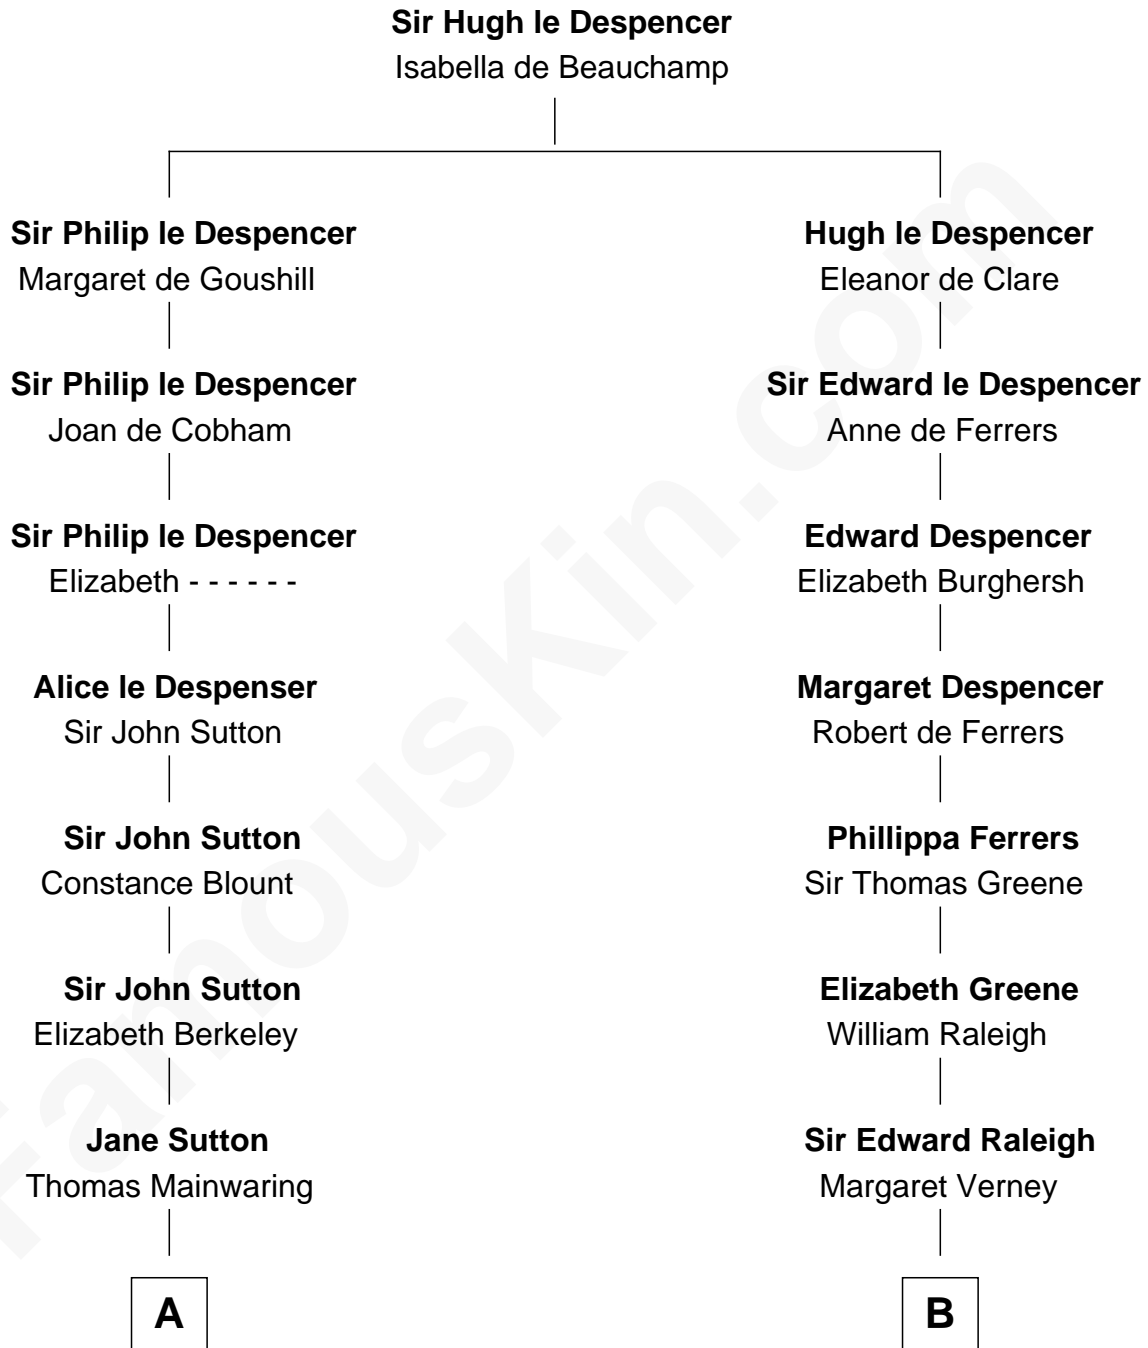

FamousKin.com Relationship Chart of

Elizabeth Montgomery

TV Actress - "Bewitched"

19th cousin 2 times removed of

Henry Clay Folger

Founder of Folger Shakespeare Library and Chairman of Standard Oil

C

Nathan Barney
Hannah Carey

Nathan Barney
Mary A. Deverell

Mary Weed Barney
Henry Montgomery

Henry Montgomery
Elizabeth Bryan Allen

Elizabeth Montgomery
TV Actress - "Bewitched"

D

Samuel Brown Folger
Nancy F. Hiller

Henry Clay Folger
Eliza Jane Clark