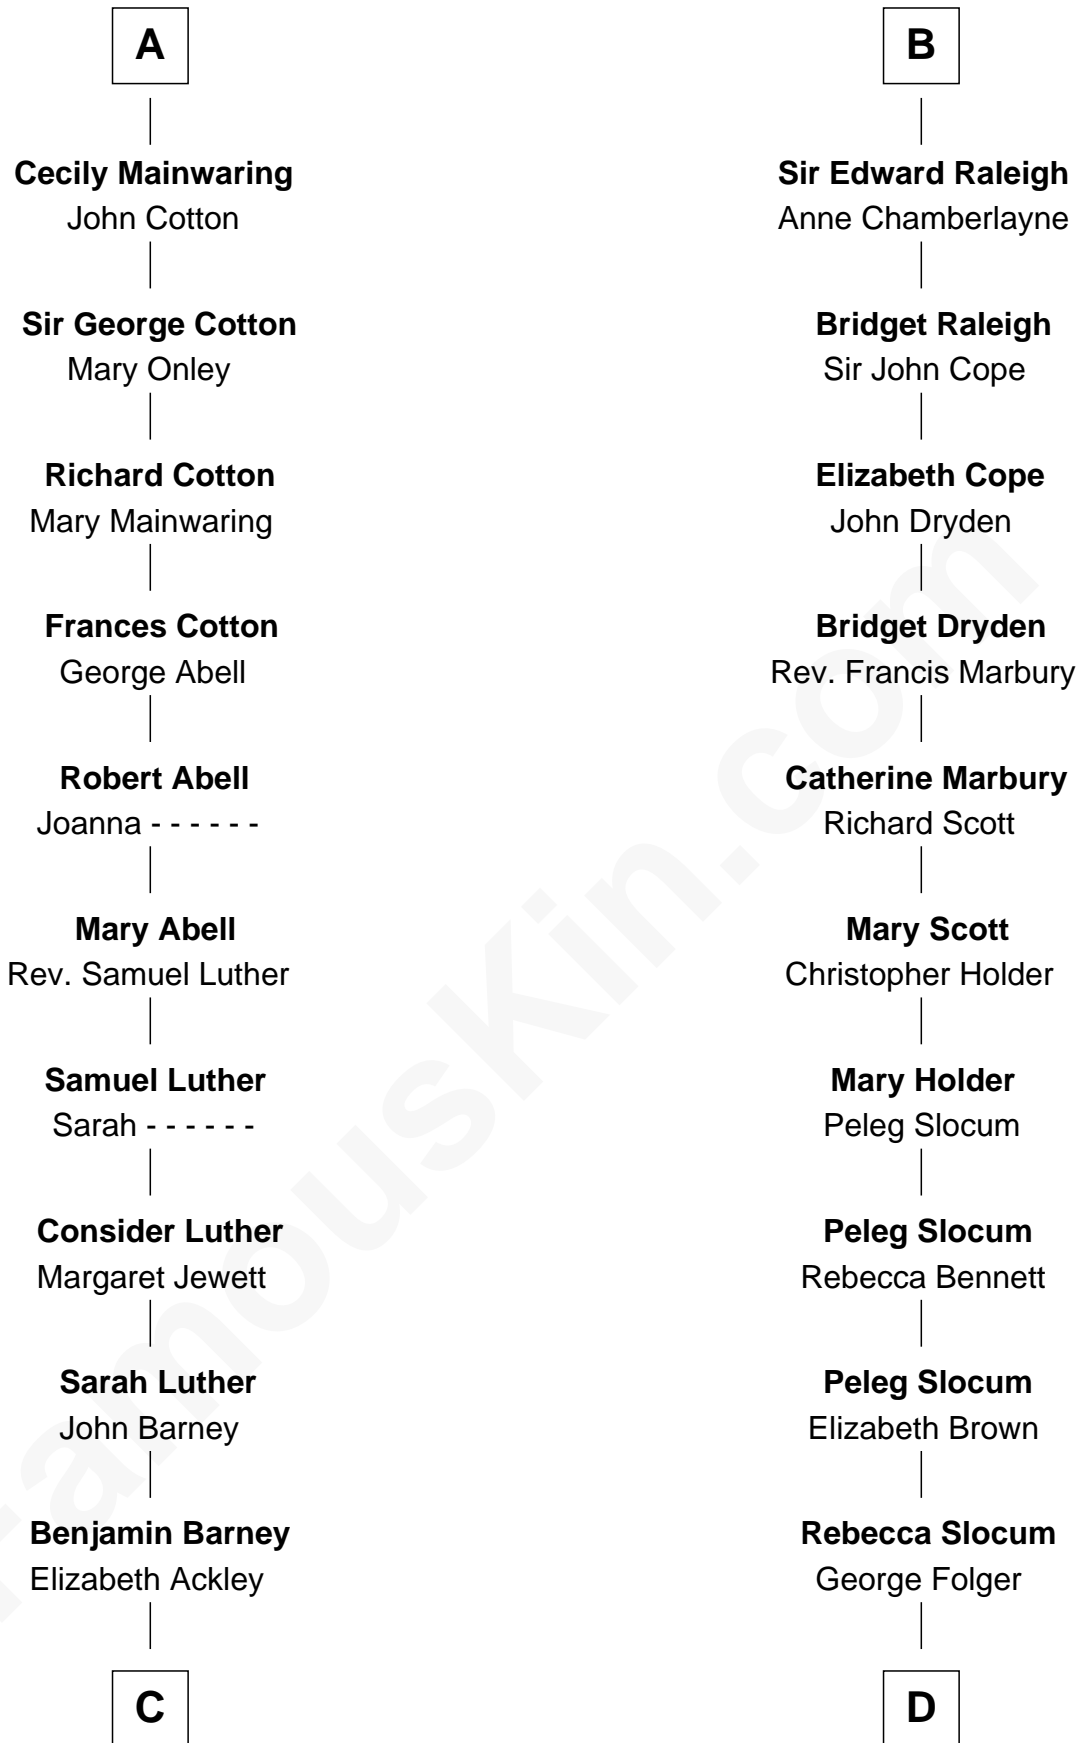

FamousKin.com Relationship Chart of

Elizabeth Montgomery

TV Actress - "Bewitched"

19th cousin 2 times removed of

Henry Clay Folger

Founder of Folger Shakespeare Library and Chairman of Standard Oil

C

Nathan Barney
Hannah Carey

Nathan Barney
Mary A. Deverell

Mary Weed Barney
Henry Montgomery

Henry Montgomery
Elizabeth Bryan Allen

Elizabeth Montgomery
TV Actress - "Bewitched"

D

Samuel Brown Folger
Nancy F. Hiller

Henry Clay Folger
Eliza Jane Clark