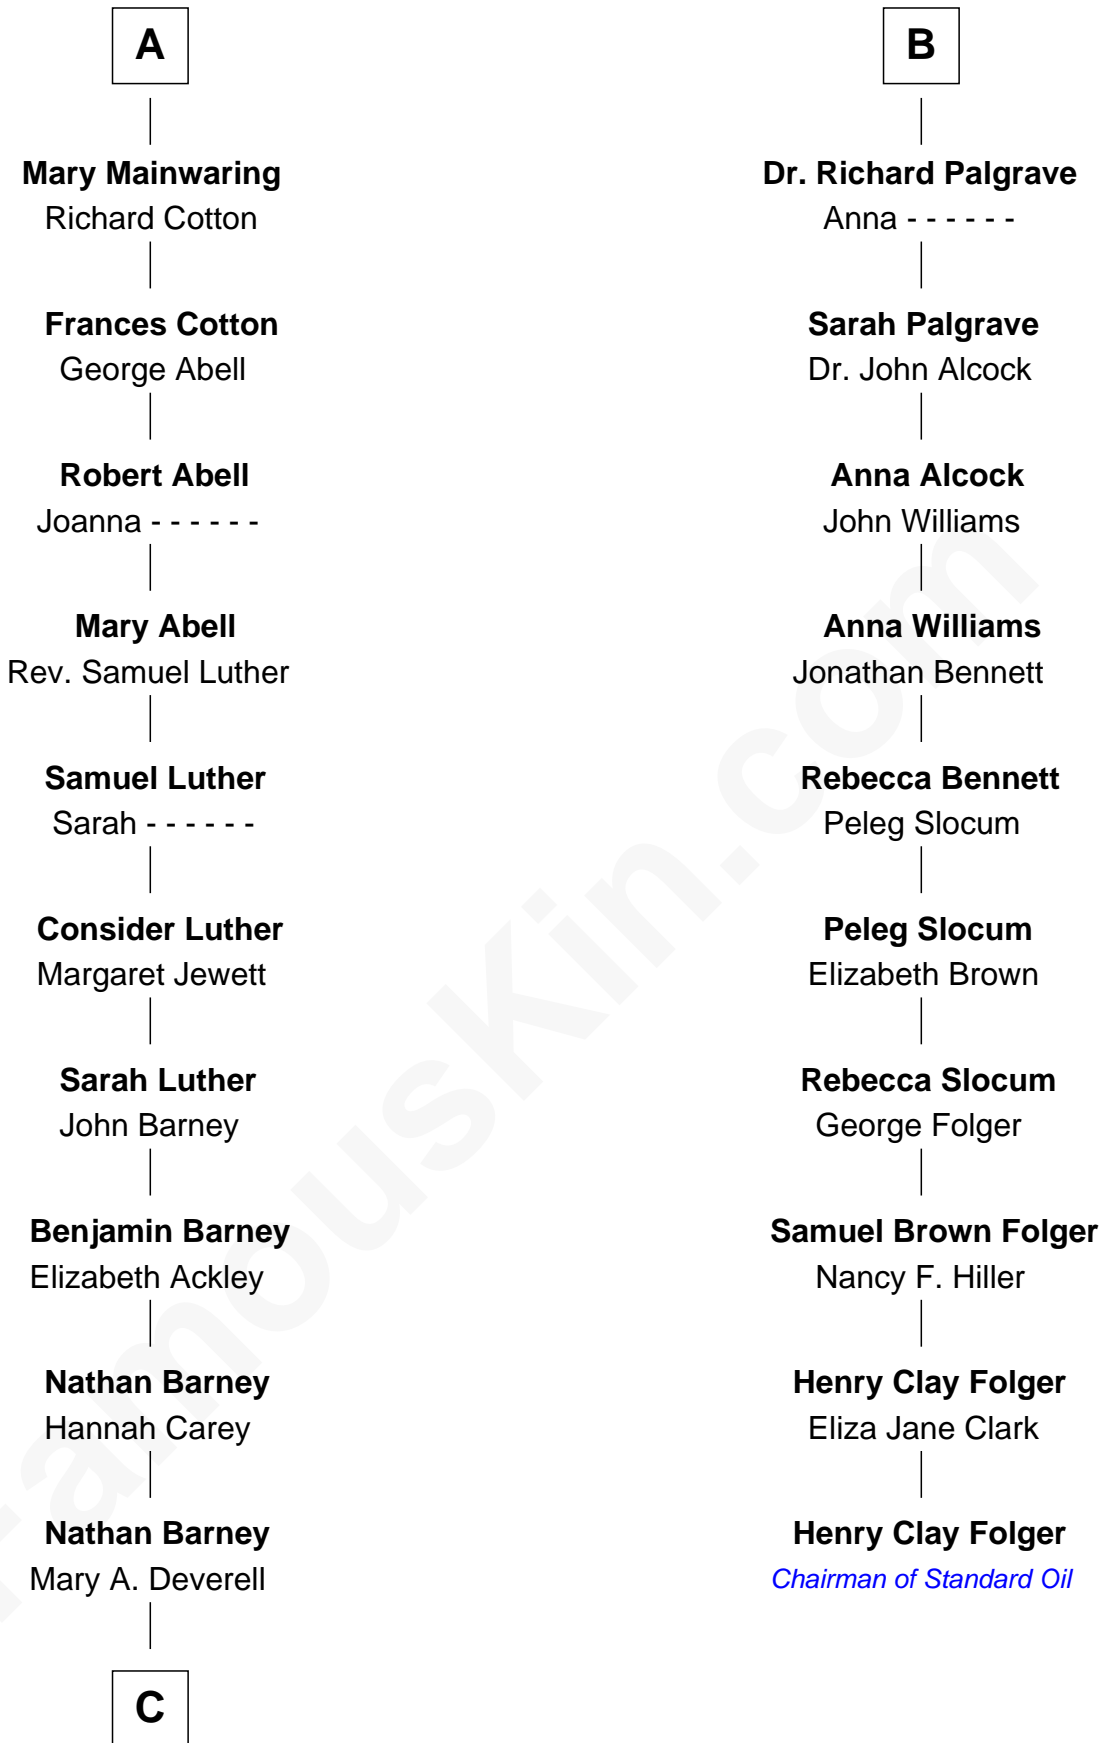

**FamousKin.com**  
**Relationship Chart of**  
**Elizabeth Montgomery**  
*TV Actress - "Bewitched"*

16th cousin 3 times removed of

**Henry Clay Folger**

*Founder of Folger Shakespeare Library and Chairman of Standard Oil*

**C**

—  
**Mary Weed Barney**  
Henry Montgomery

—  
**Henry Montgomery**  
Elizabeth Bryan Allen

—  
**Elizabeth Montgomey**  
*TV Actress - "Bewitched"*

FamousKin.com