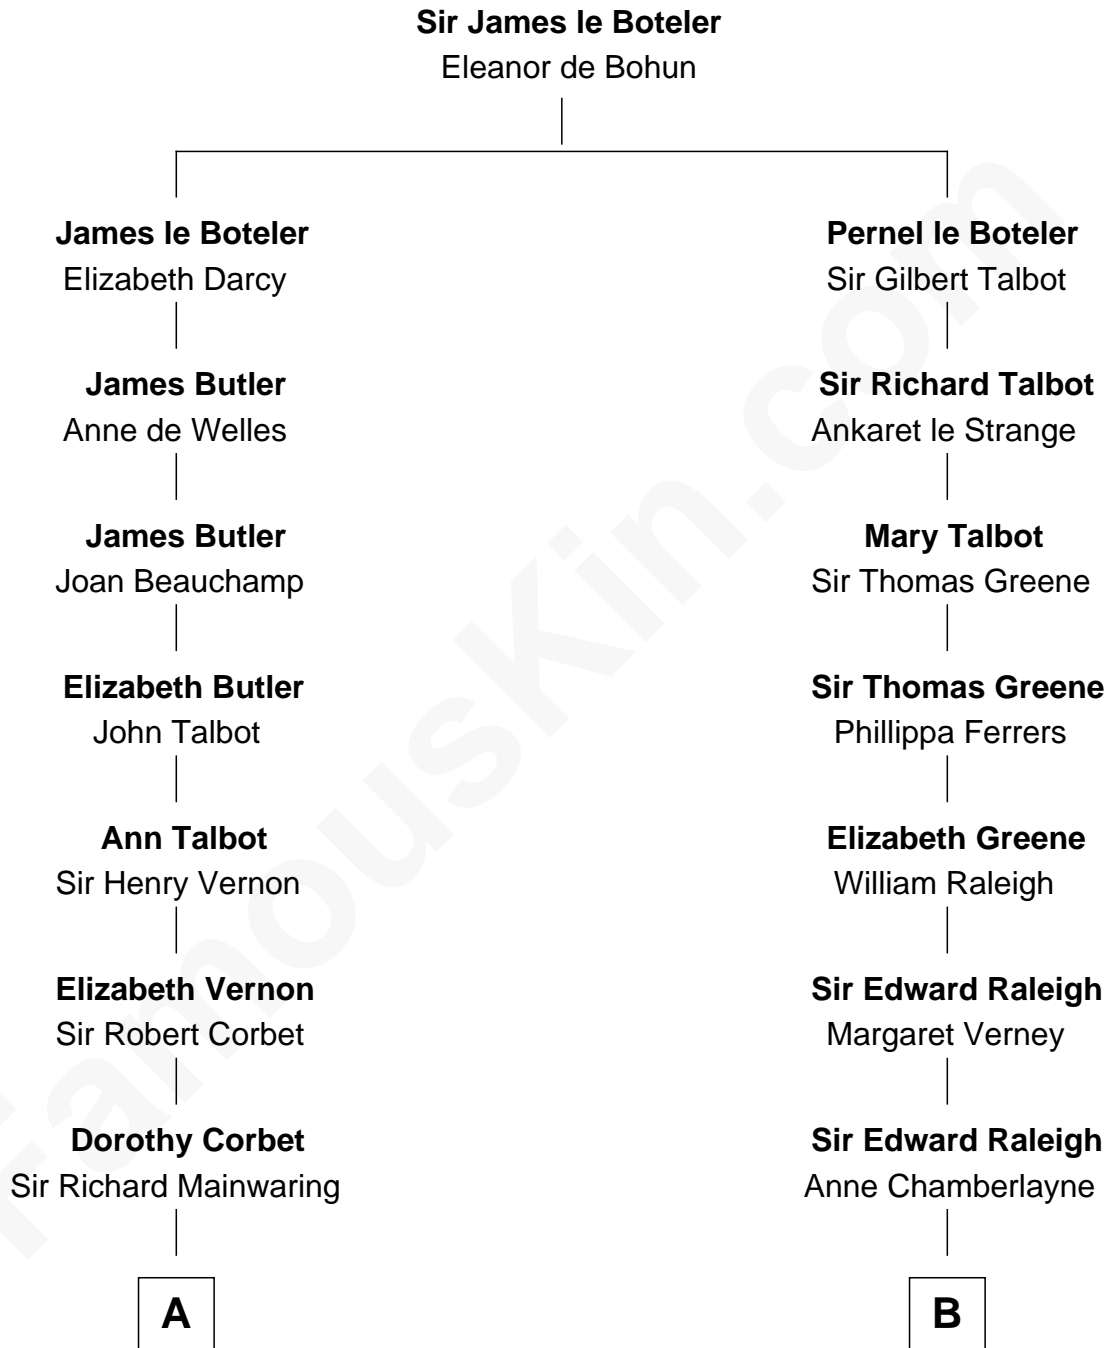

FamousKin.com
Relationship Chart of
Elizabeth Montgomery
 TV Actress - "Bewitched"

18th cousin 2 times removed of

Henry Clay Folger

Founder of Folger Shakespeare Library and Chairman of Standard Oil

C

Nathan Barney
Mary A. Deverell

Mary Weed Barney
Henry Montgomery

Henry Montgomery
Elizabeth Bryan Allen

Elizabeth Montgomery
TV Actress - "Bewitched"

D

Henry Clay Folger
Eliza Jane Clark

Henry Clay Folger
Chairman of Standard Oil

FamousKin.com