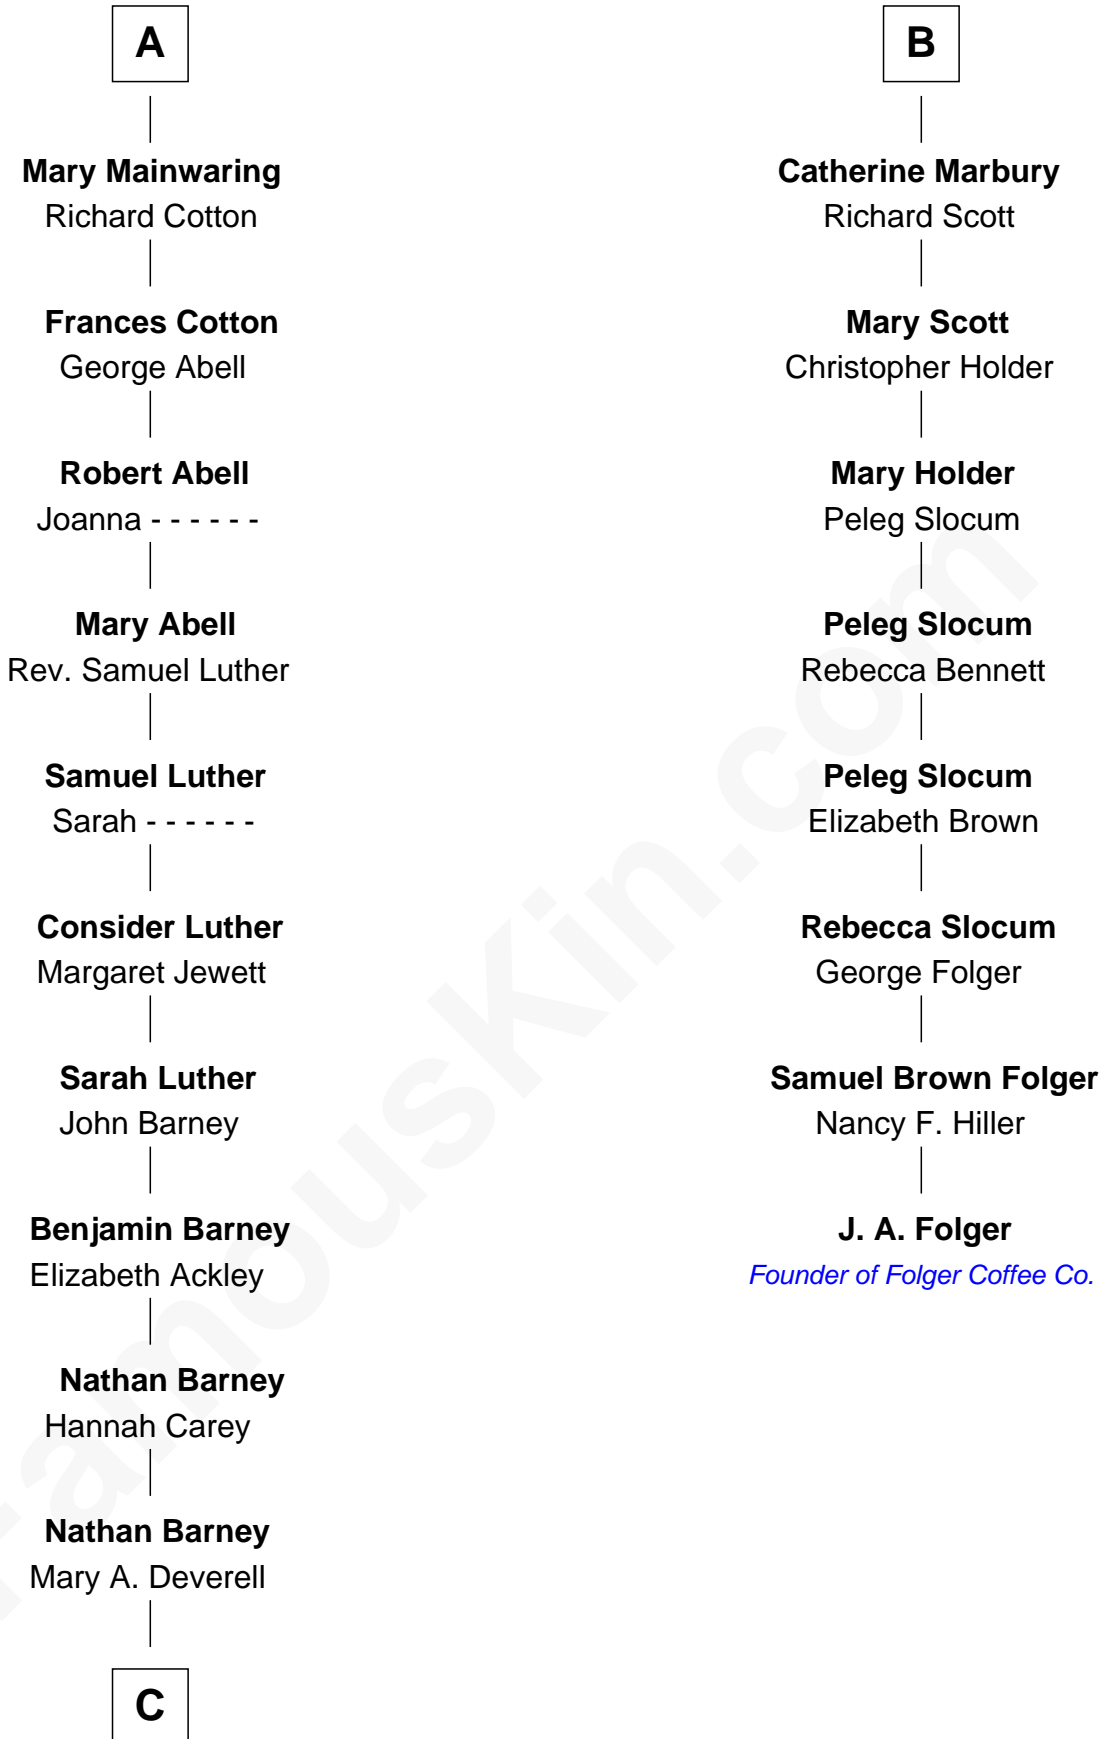

**FamousKin.com**  
**Relationship Chart of**  
**Elizabeth Montgomery**  
 TV Actress - "Bewitched"

14th cousin 5 times removed of

**J. A. Folger**  
 Founder of Folger Coffee Company

**C**

—  
**Mary Weed Barney**

Henry Montgomery

—  
**Henry Montgomery**

Elizabeth Bryan Allen

—  
**Elizabeth Montgomery**

*TV Actress - "Bewitched"*

FamousKin.com