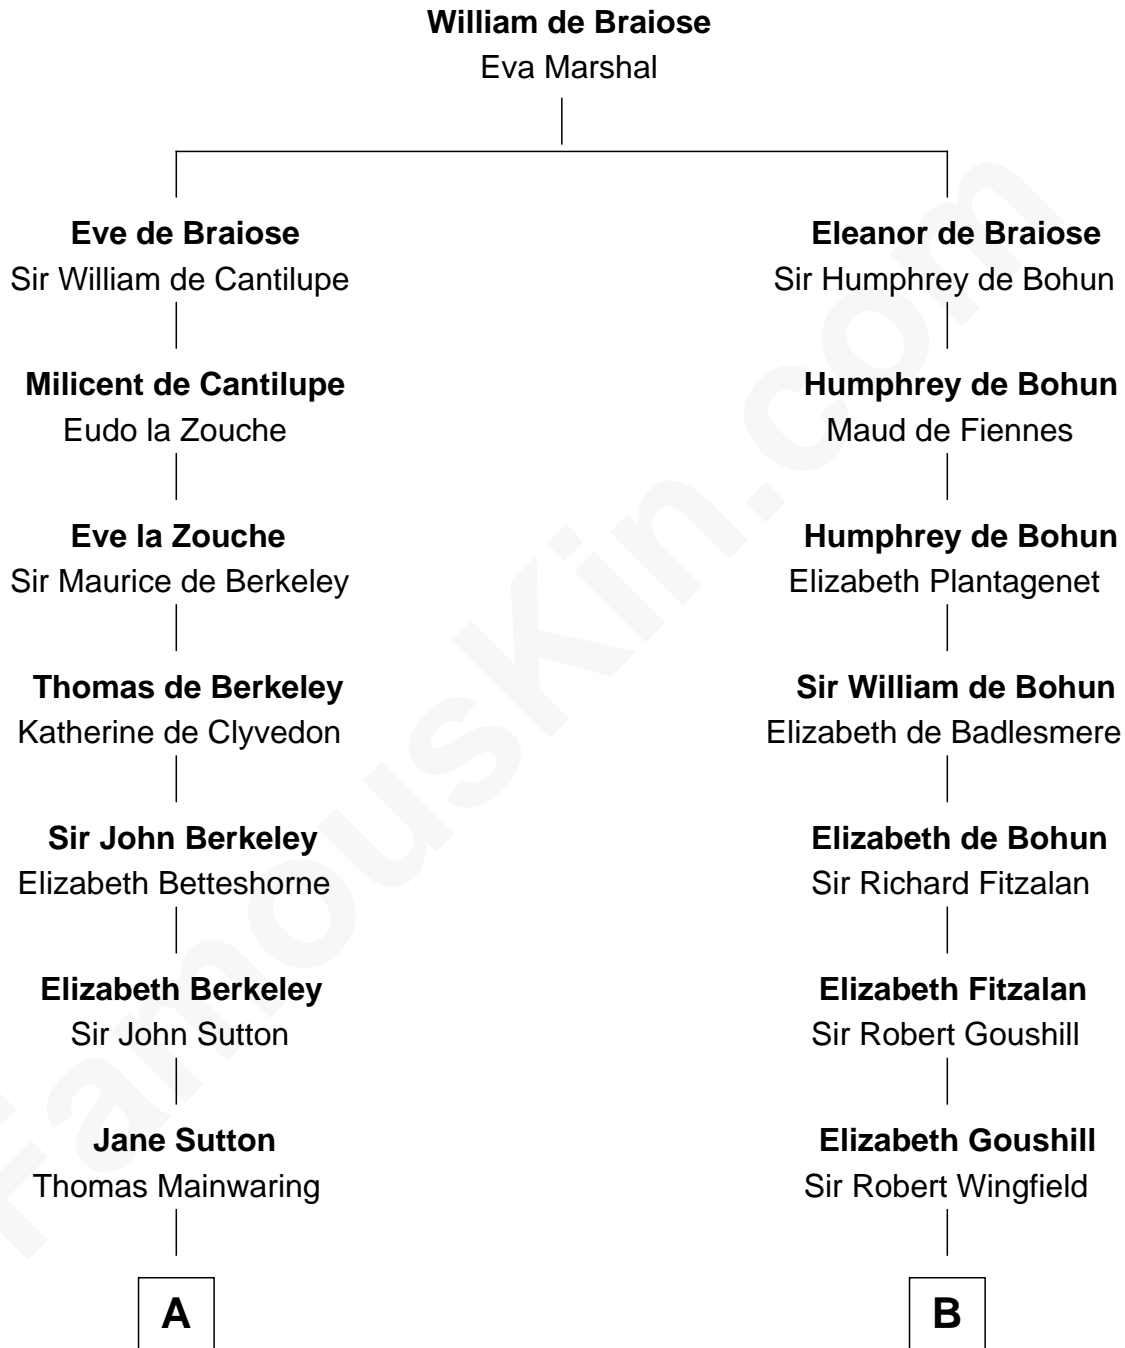

FamousKin.com
Relationship Chart of
Elizabeth Montgomery
TV Actress - "Bewitched"

20th cousin 1 time removed of

J. A. Folger
Founder of Folger Coffee Company

C

Nathan Barney
Hannah Carey

Nathan Barney
Mary A. Deverell

Mary Weed Barney
Henry Montgomery

Henry Montgomery
Elizabeth Bryan Allen

Elizabeth Montgomery
TV Actress - "Bewitched"

D

Peleg Slocum
Elizabeth Brown

Rebecca Slocum
George Folger

Samuel Brown Folger
Nancy F. Hiller