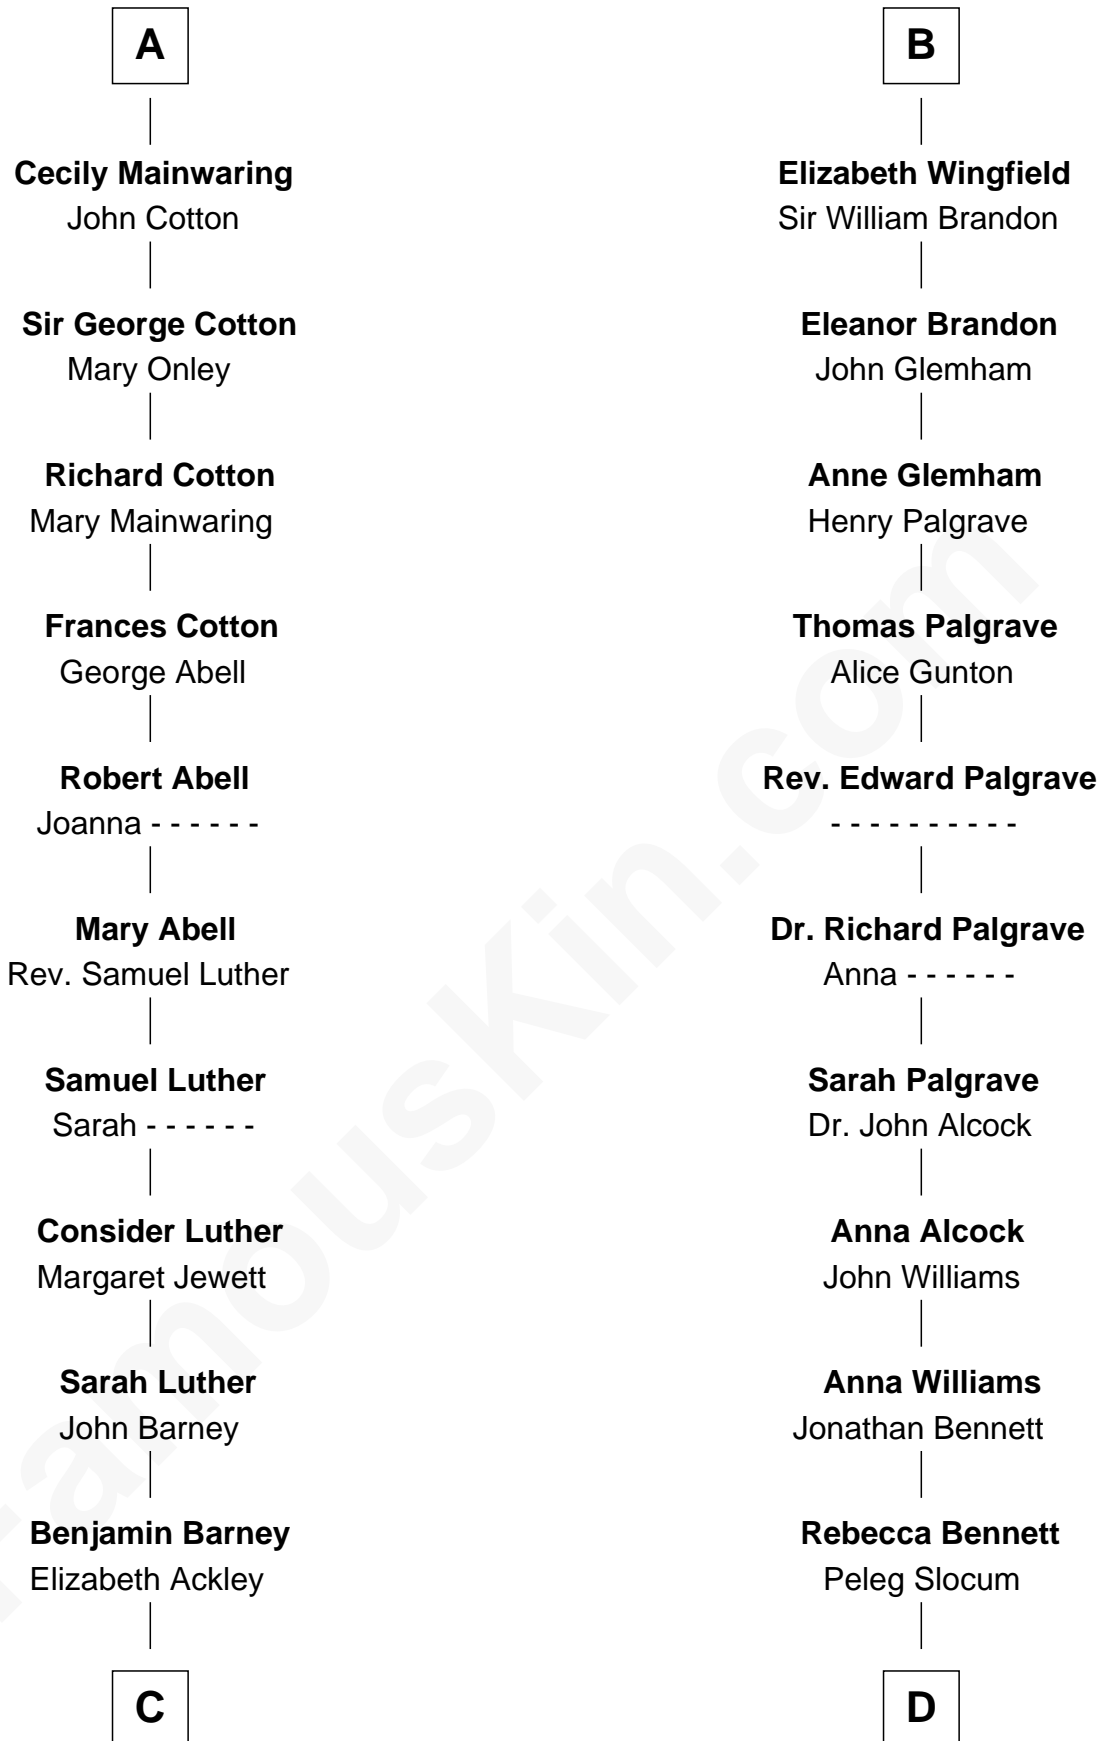

FamousKin.com
Relationship Chart of
Elizabeth Montgomery
TV Actress - "Bewitched"

20th cousin 1 time removed of

J. A. Folger
Founder of Folger Coffee Company

C

Nathan Barney
Hannah Carey

Nathan Barney
Mary A. Deverell

Mary Weed Barney
Henry Montgomery

Henry Montgomery
Elizabeth Bryan Allen

Elizabeth Montgomery
TV Actress - "Bewitched"

D

Peleg Slocum
Elizabeth Brown

Rebecca Slocum
George Folger

Samuel Brown Folger
Nancy F. Hiller