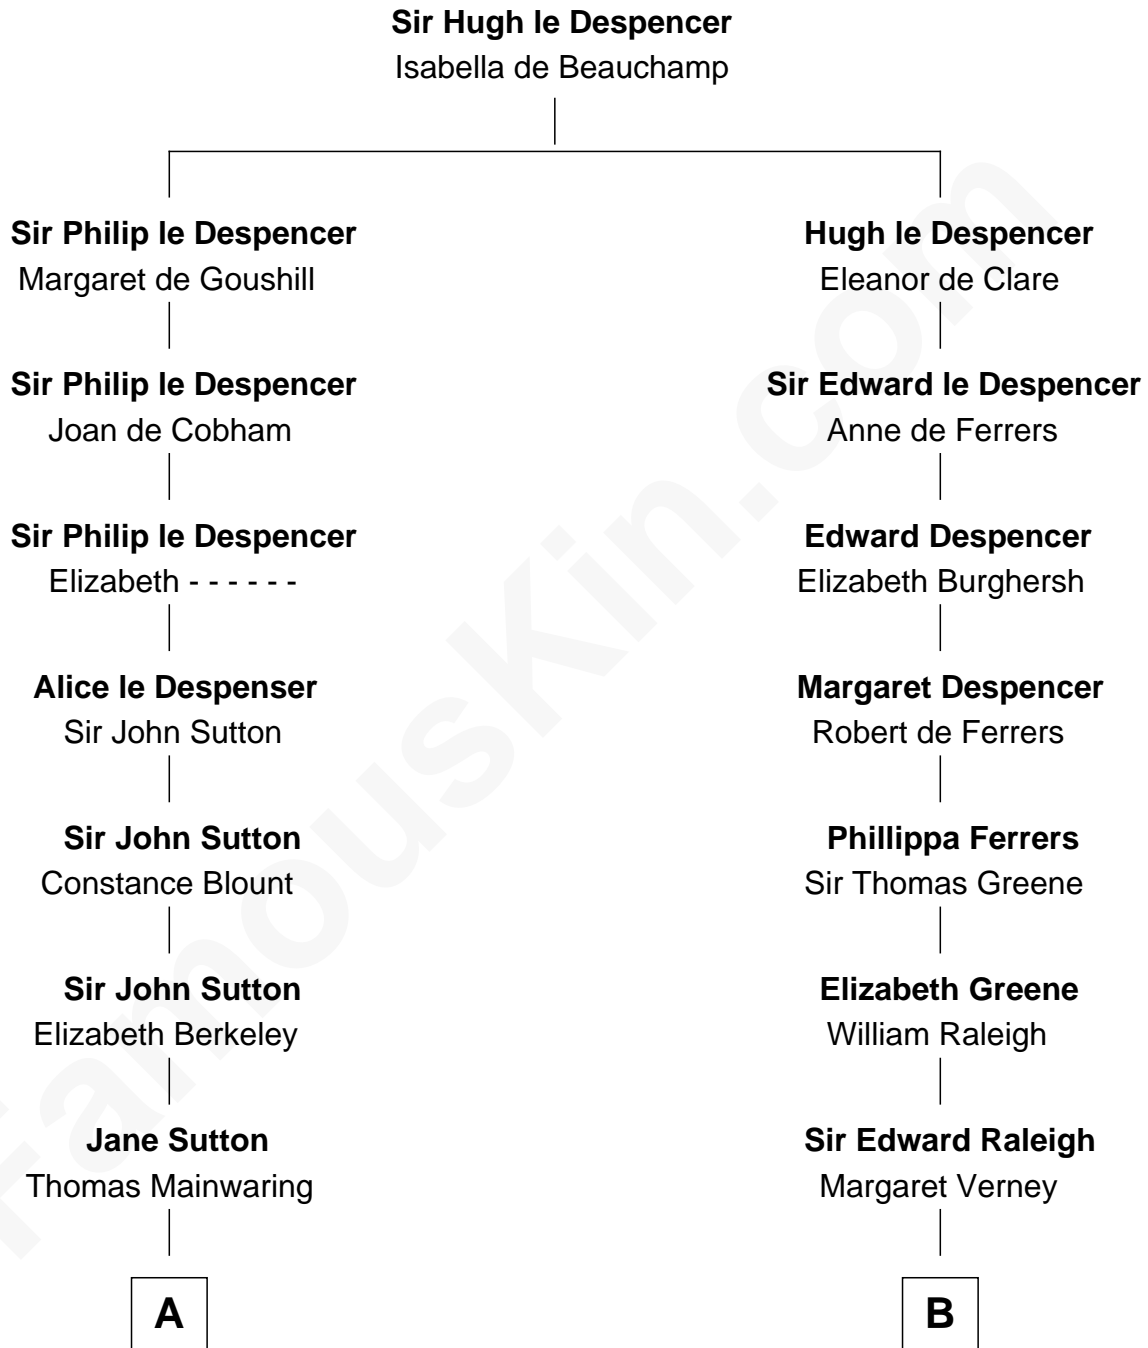

FamousKin.com
Relationship Chart of
Elizabeth Montgomery
TV Actress - "Bewitched"

18th cousin 3 times removed of

J. A. Folger
Founder of Folger Coffee Company

C

Nathan Barney
Hannah Carey

Nathan Barney
Mary A. Deverell

Mary Weed Barney
Henry Montgomery

Henry Montgomery
Elizabeth Bryan Allen

Elizabeth Montgomery
TV Actress - "Bewitched"

D

Samuel Brown Folger
Nancy F. Hiller

J. A. Folger
Founder of Folger Coffee Co.

FamousKin.com