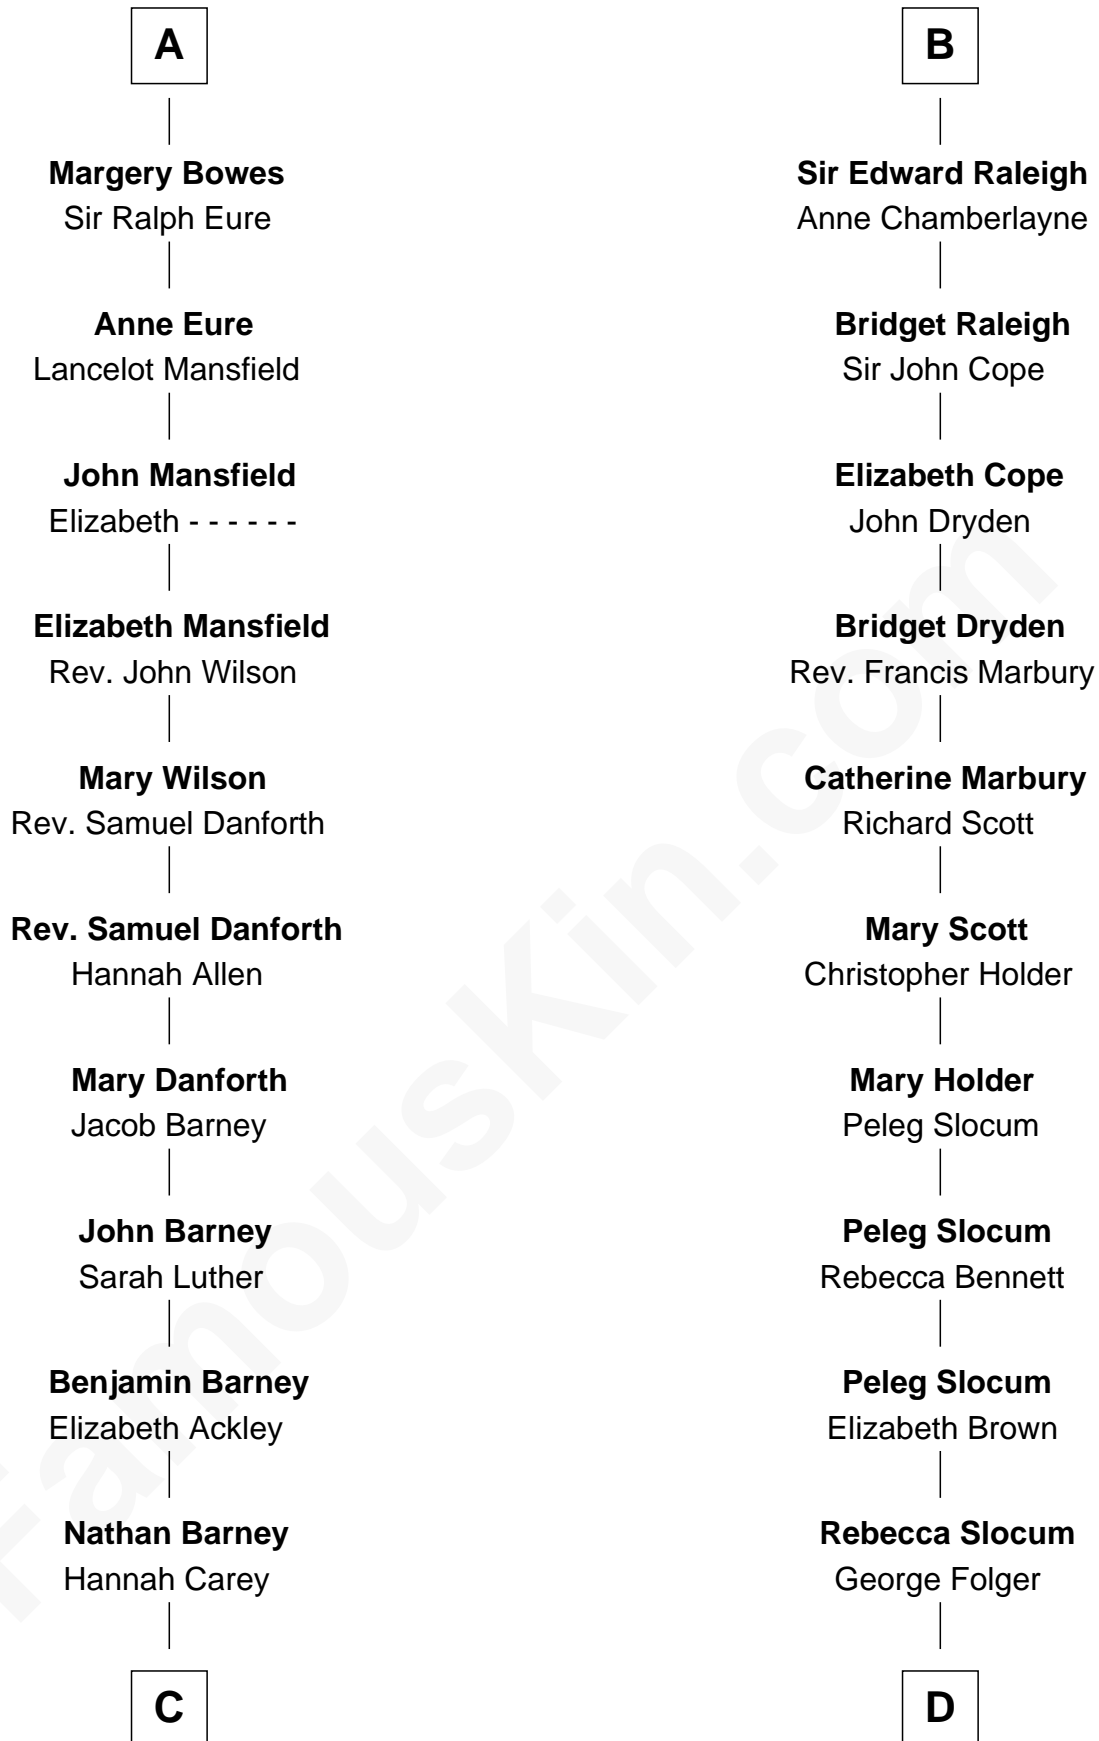

FamousKin.com
Relationship Chart of
Elizabeth Montgomery
TV Actress - "Bewitched"

18th cousin 2 times removed of

J. A. Folger
Founder of Folger Coffee Company

C

Nathan Barney
Mary A. Deverell

Mary Weed Barney
Henry Montgomery

Henry Montgomery
Elizabeth Bryan Allen

Elizabeth Montgomery
TV Actress - "Bewitched"

D

Samuel Brown Folger
Nancy F. Hiller

J. A. Folger
Founder of Folger Coffee Co.

FamousKin.com