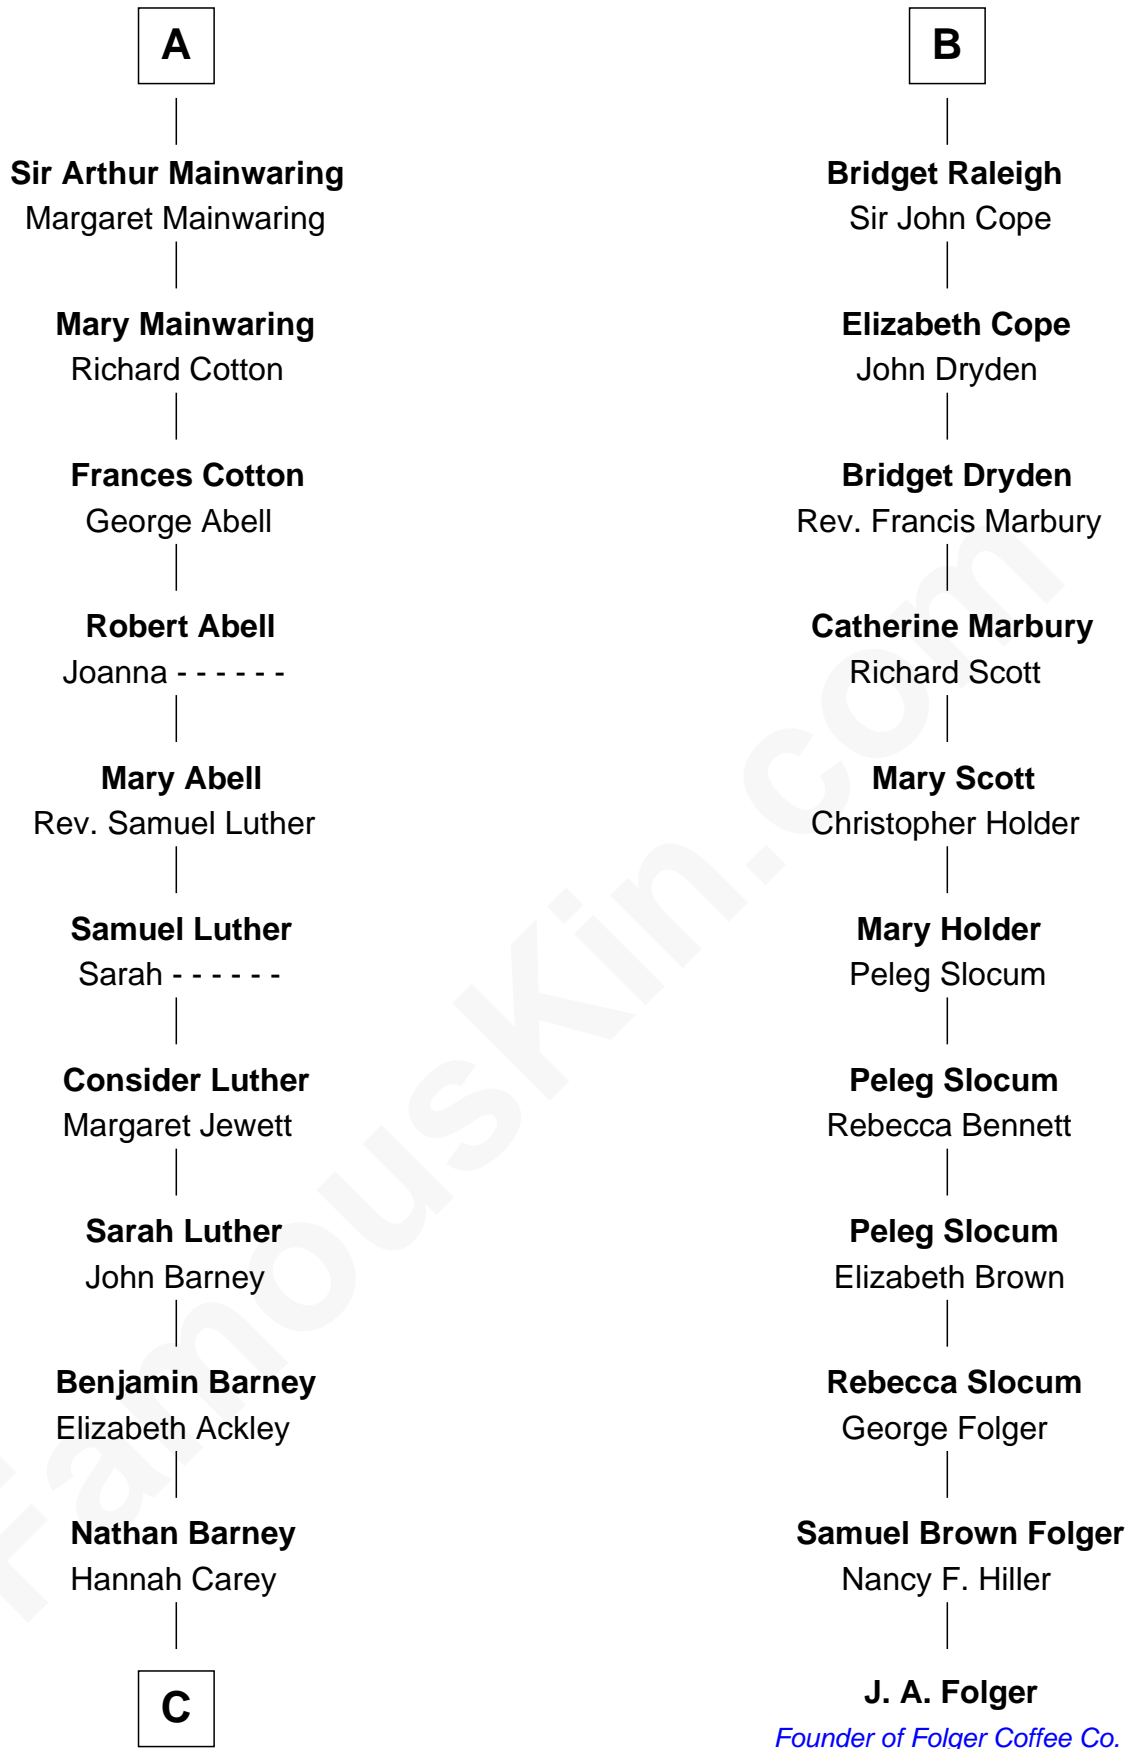

FamousKin.com
Relationship Chart of
Elizabeth Montgomery
TV Actress - "Bewitched"

17th cousin 3 times removed of

J. A. Folger
Founder of Folger Coffee Company

C

—
Nathan Barney
Mary A. Deverell

—
Mary Weed Barney
Henry Montgomery

—
Henry Montgomery
Elizabeth Bryan Allen

—
Elizabeth Montgomery
TV Actress - "Bewitched"

FamousKin.com