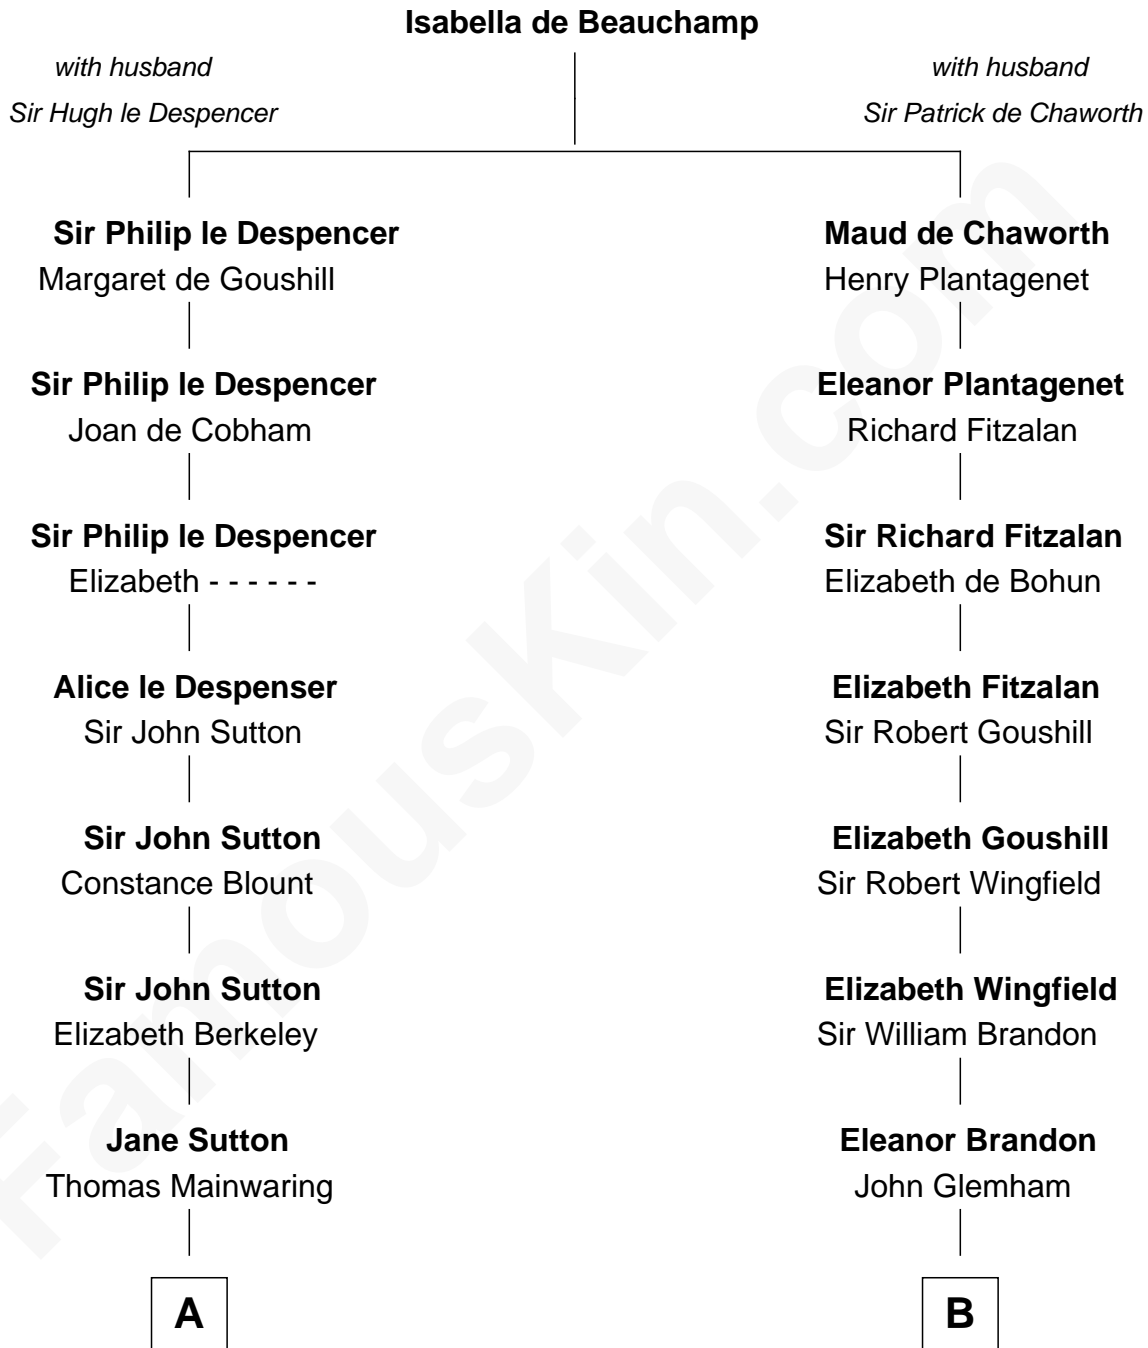

FamousKin.com
Relationship Chart of
Elizabeth Montgomery
TV Actress - "Bewitched"

16th cousin 5 times removed of
Eli Whitney
Inventor of the Cotton Gin

C

—
Nathan Barney

Hannah Carey

—
Nathan Barney

Mary A. Deverell

—
Mary Weed Barney

Henry Montgomery

—
Henry Montgomery

Elizabeth Bryan Allen

—
Elizabeth Montgomery

TV Actress - "Bewitched"

FamousKin.com