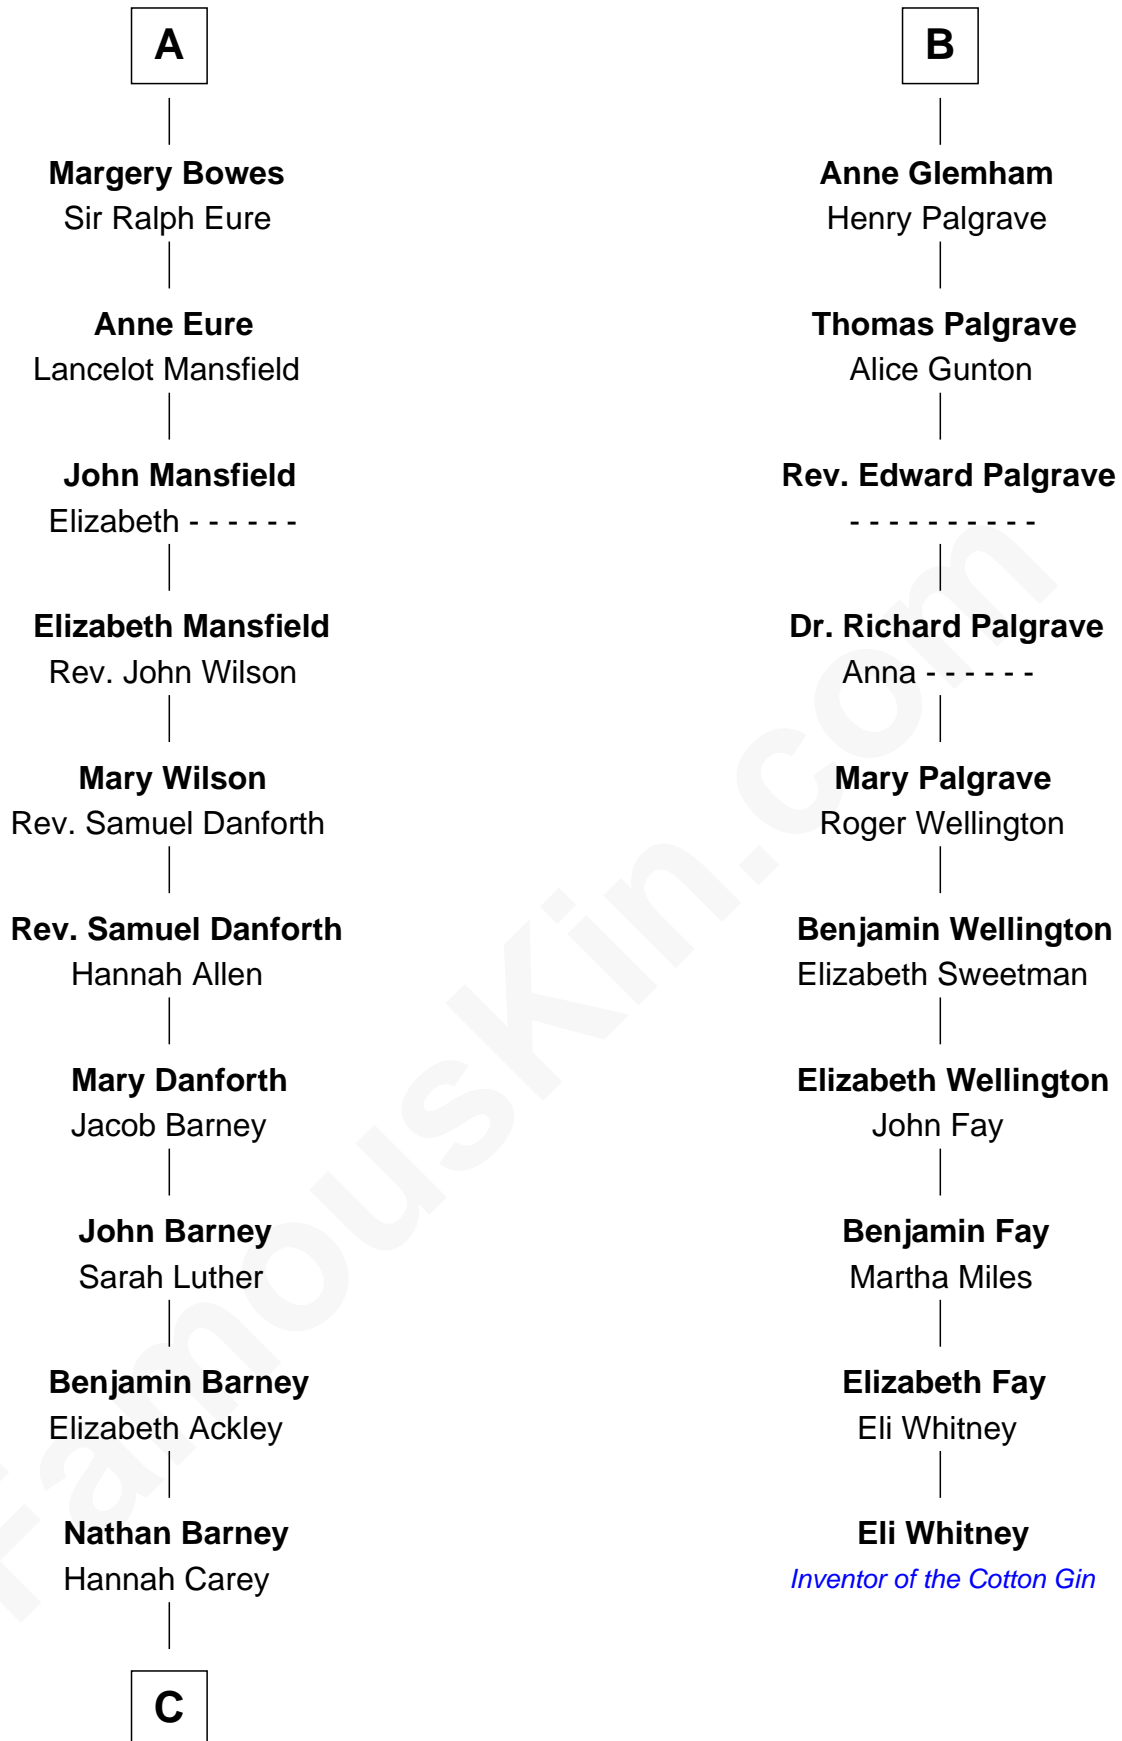

FamousKin.com
Relationship Chart of
Elizabeth Montgomery
TV Actress - "Bewitched"

16th cousin 4 times removed of

Eli Whitney
Inventor of the Cotton Gin

C

—
Nathan Barney
Mary A. Deverell

—
Mary Weed Barney
Henry Montgomery

—
Henry Montgomery
Elizabeth Bryan Allen

—
Elizabeth Montgomery
TV Actress - "Bewitched"

FamousKin.com