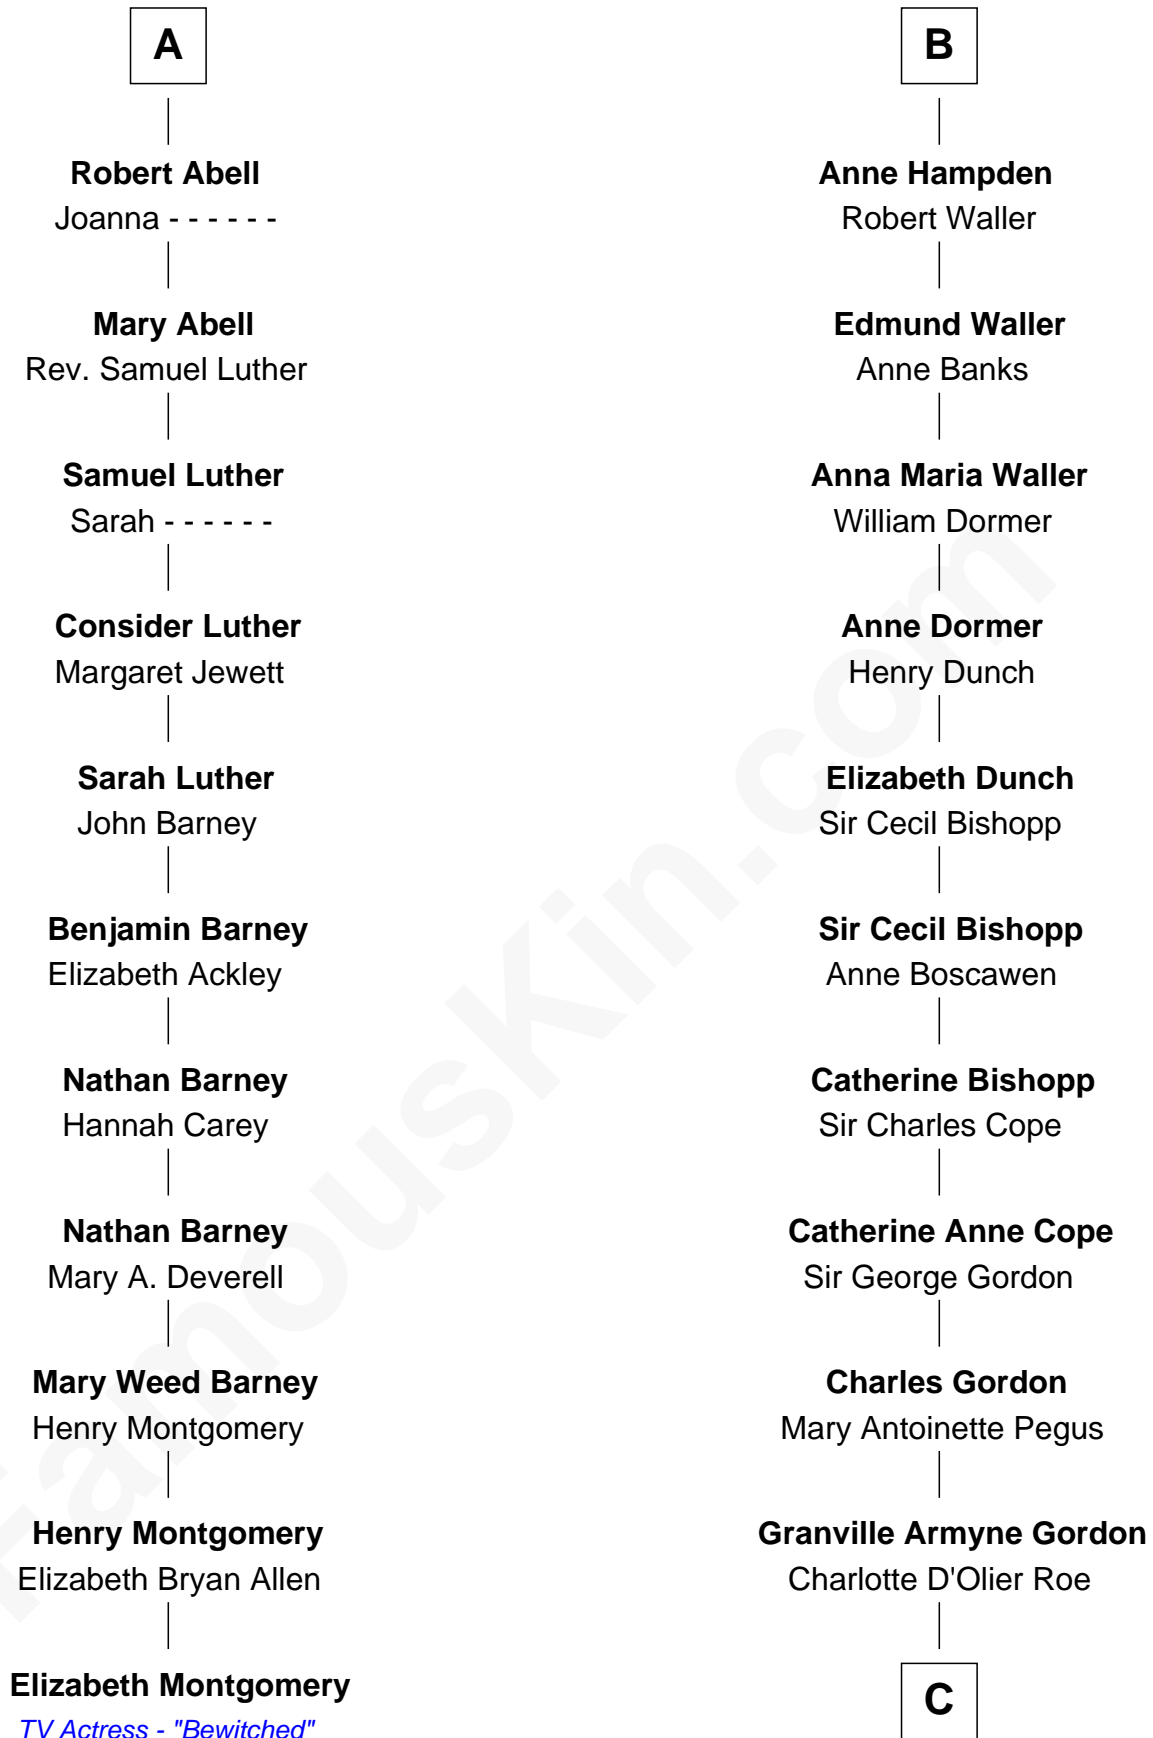

**FamousKin.com**  
**Relationship Chart of**  
**Elizabeth Montgomery**  
*TV Actress - "Bewitched"*

17th cousin 4 times removed of

**Cara Delevingne**  
*Fashion Model and Movie Actress*

C

**Armyne Evelyne Gordon**

Sir Lionel Lawson Faudel-Phillips

**Anne Margaret Faudel-Phillips**

John Vincent Sheffield

**Jane Armyne Sheffield**

Sir Jocelyn Edward Greville Stevens

**Pandora Anne Stevens**

Charles Hamar Delevingne

**Cara Delevingne**