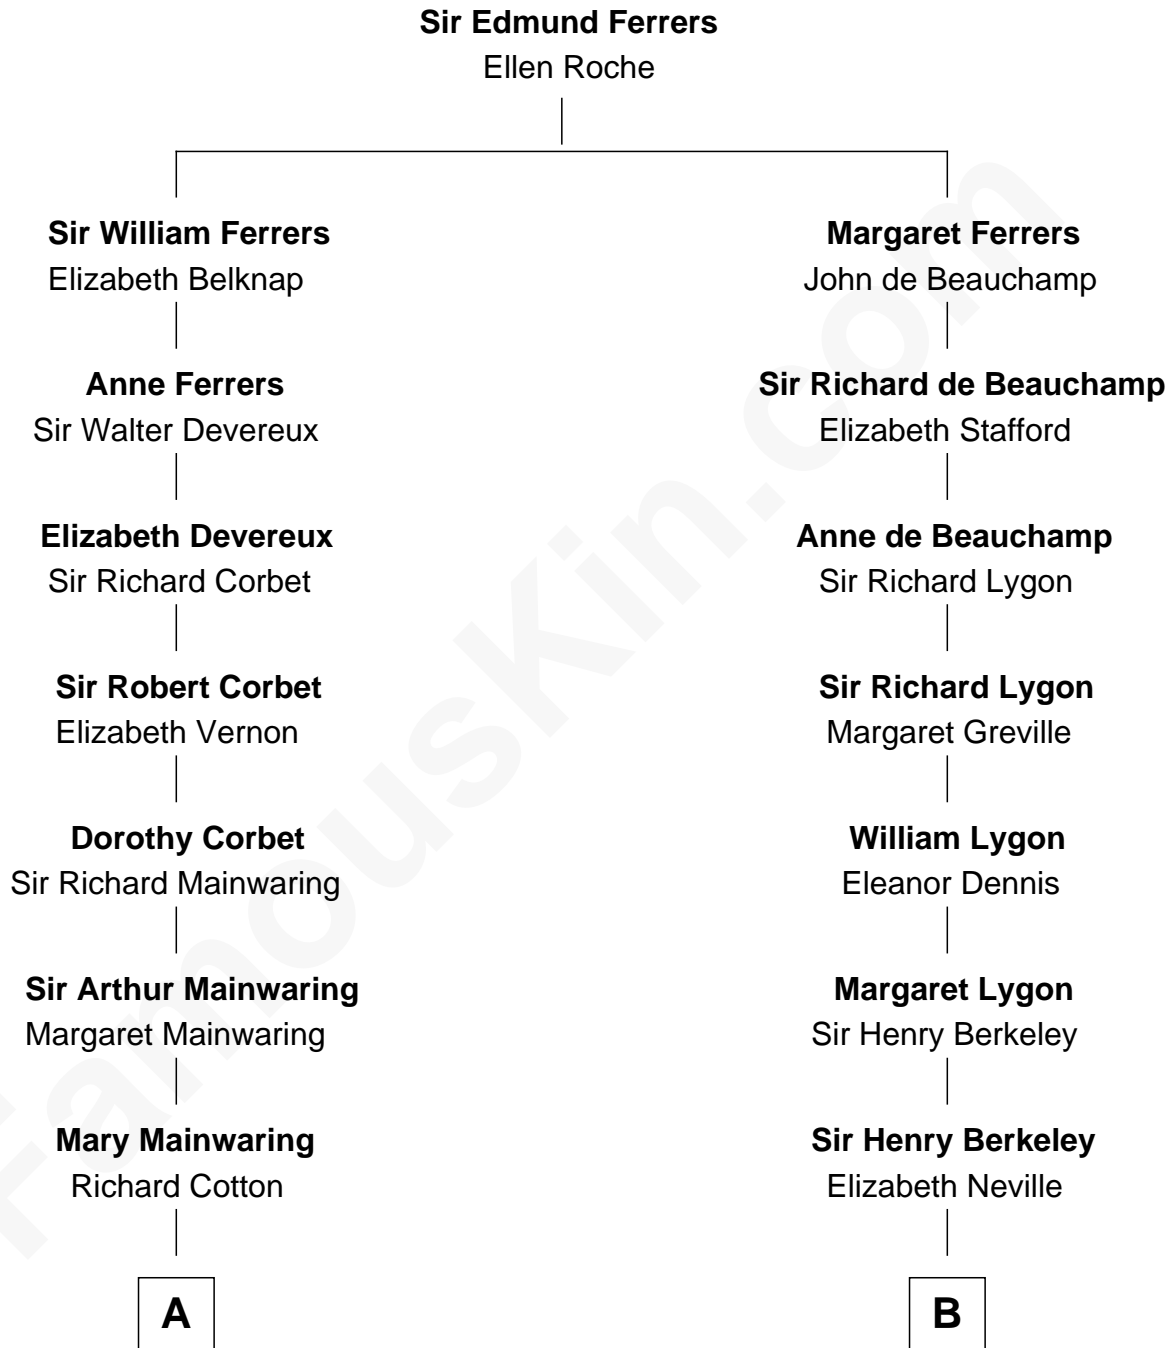

FamousKin.com
Relationship Chart of
Elizabeth Montgomery
TV Actress - "Bewitched"

18th cousin 1 time removed of
Cara Delevingne
Fashion Model and Movie Actress

C

Henry Montgomery
Elizabeth Bryan Allen

Elizabeth Montgomery
TV Actress - "Bewitched"

D

Jane Armyne Sheffield
Sir Jocelyn Edward Greville Stevens

Pandora Anne Stevens
Charles Hamar Delevingne

Cara Delevingne
Model and Actress

FamousKin.com