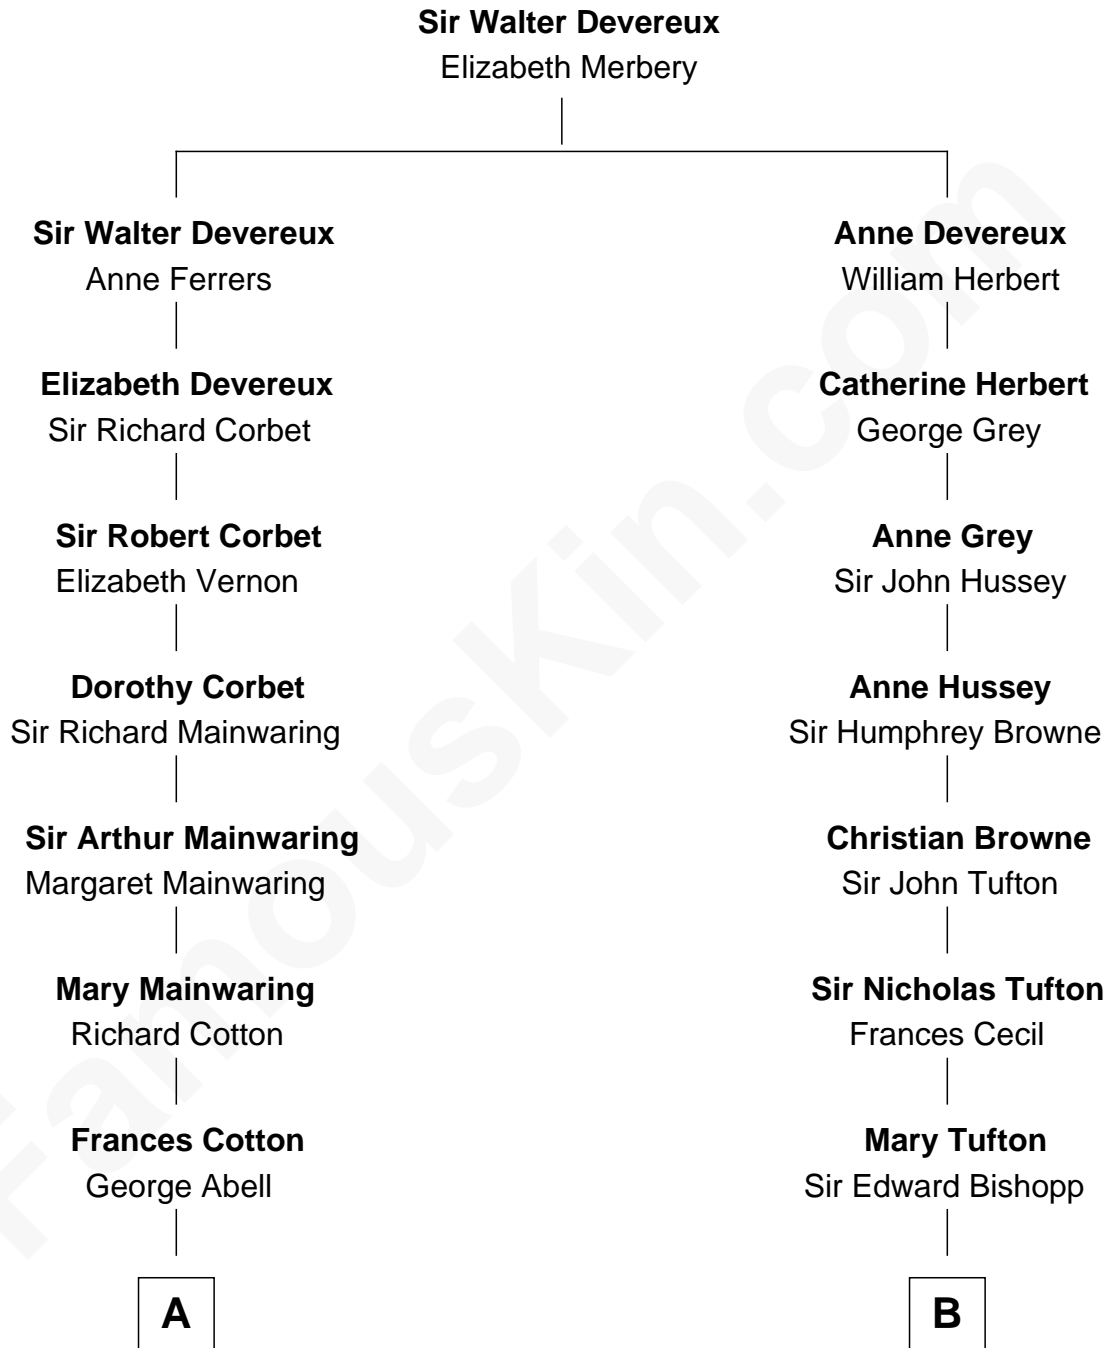

FamousKin.com
Relationship Chart of
Elizabeth Montgomery
 TV Actress - "Bewitched"

17th cousin 1 time removed of

Cara Delevingne
 Fashion Model and Movie Actress

C

Pandora Anne Stevens
Charles Hamar Delevingne

Cara Delevingne
Model and Actress

FamousKin.com