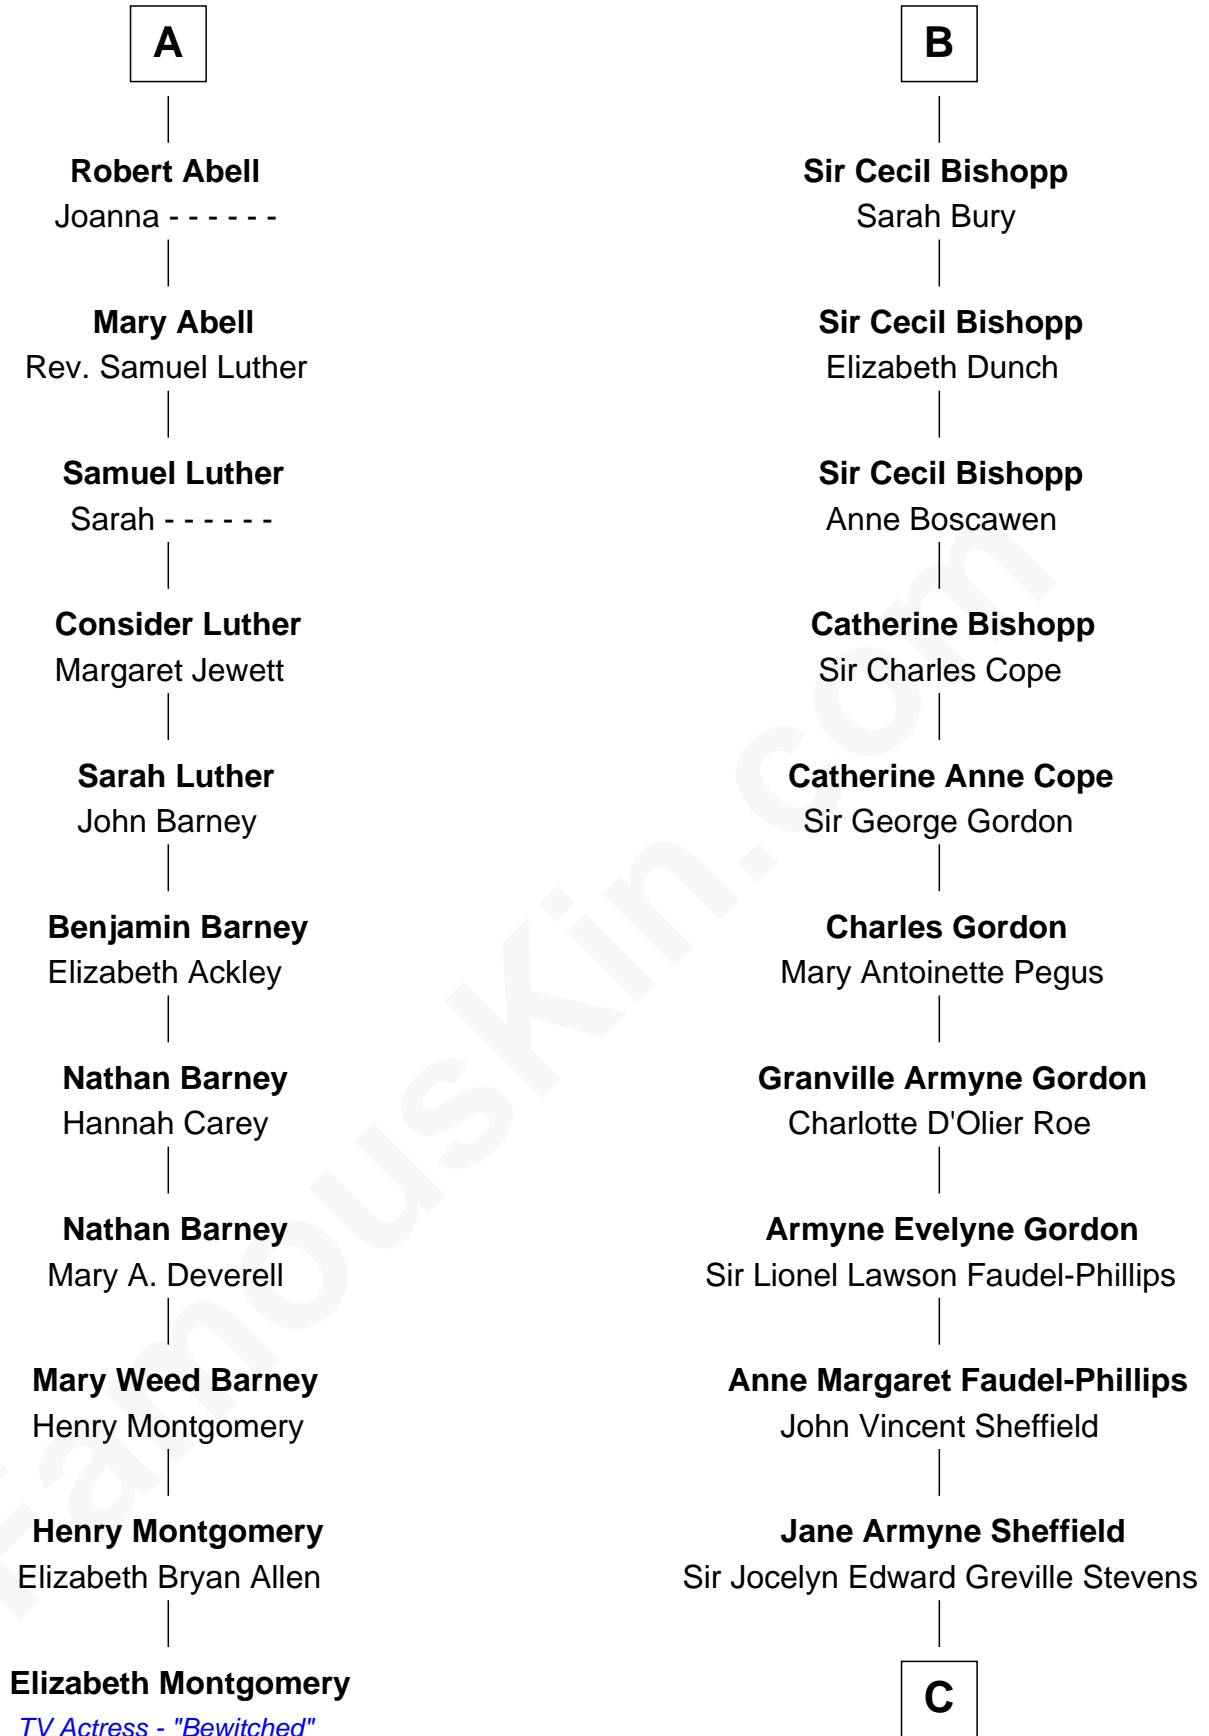

FamousKin.com
Relationship Chart of
Elizabeth Montgomery
 TV Actress - "Bewitched"

17th cousin 1 time removed of

Cara Delevingne
 Fashion Model and Movie Actress

C

Pandora Anne Stevens
Charles Hamar Delevingne

Cara Delevingne
Model and Actress

FamousKin.com