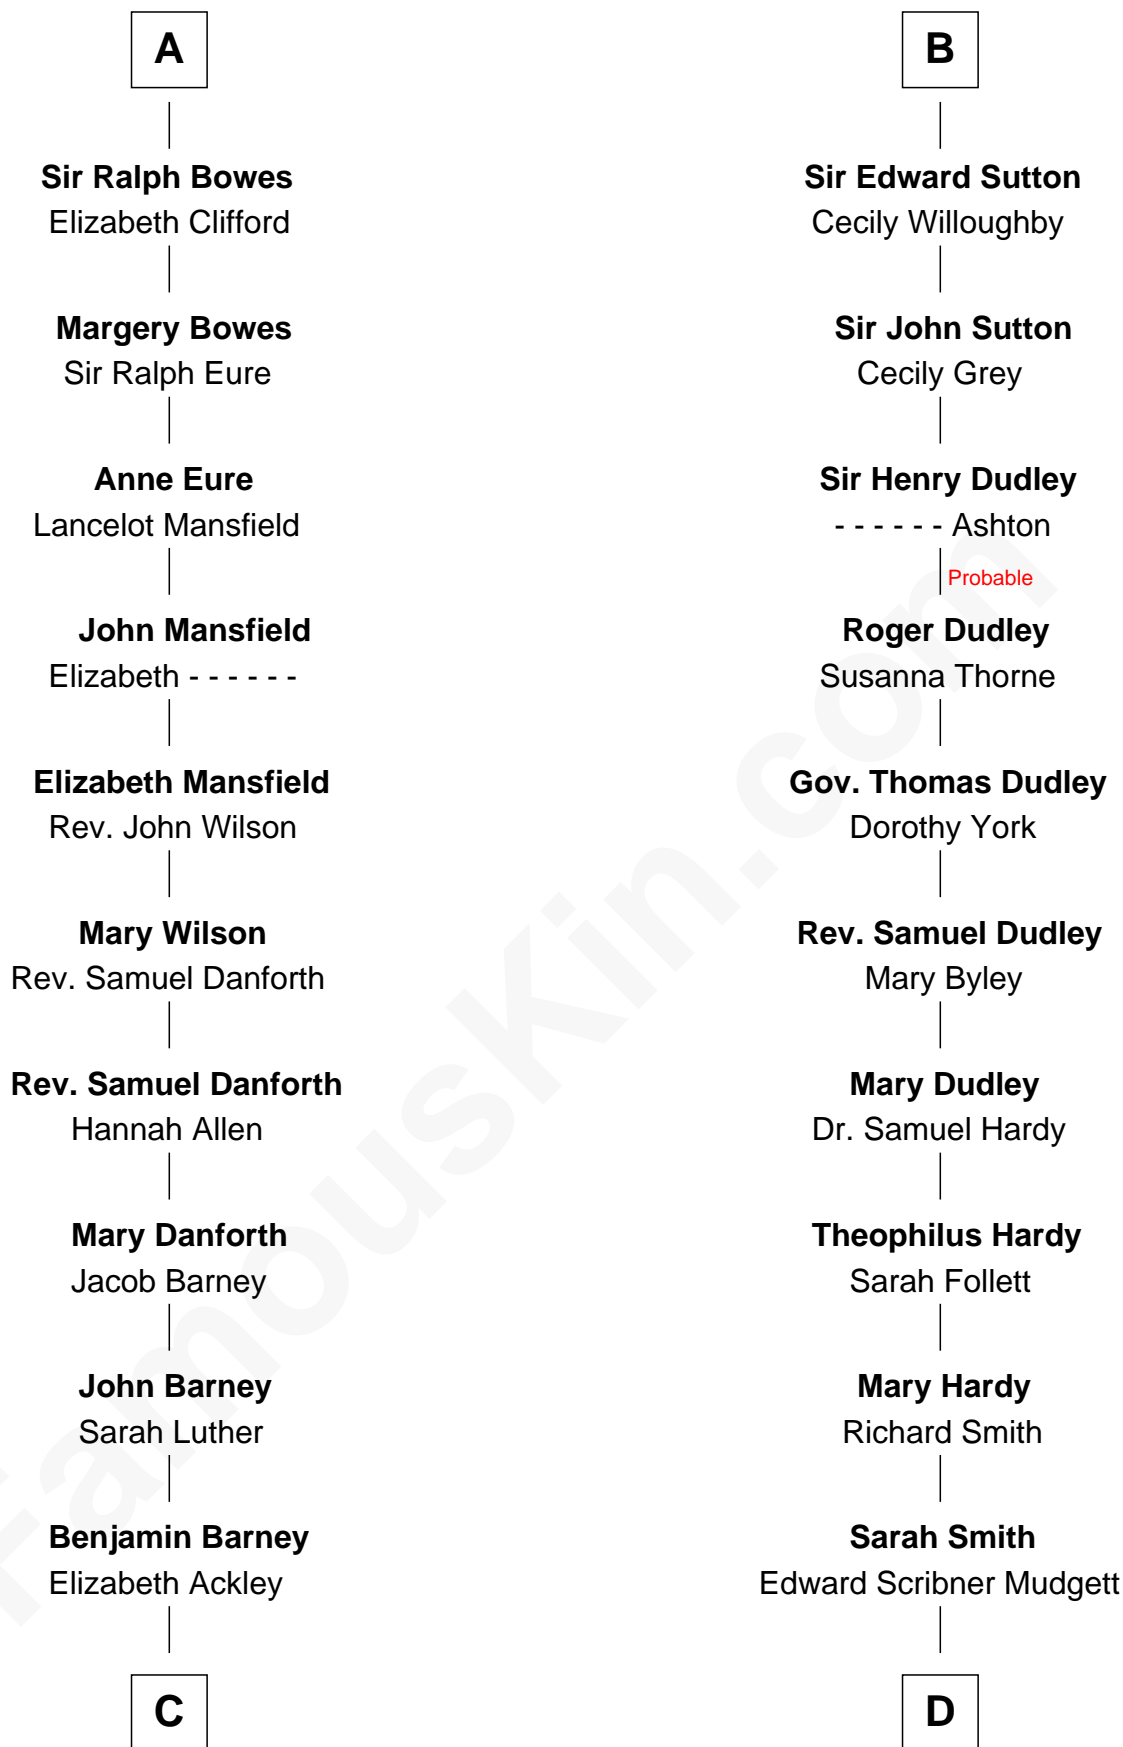

FamousKin.com

Relationship Chart of

Elizabeth Montgomery

TV Actress - "Bewitched"

20th cousin 1 time removed of

Dr. H. H. Holmes

Serial Killer aka "Devil in the White City"

C

Nathan Barney
Hannah Carey

Nathan Barney
Mary A. Deverell

Mary Weed Barney
Henry Montgomery

Henry Montgomery
Elizabeth Bryan Allen

Elizabeth Montgomery
TV Actress - "Bewitched"

D

Samuel Mudgett
Mary Morrill

Scribner Mudgett
Nancy Prescott

Levi Horton Mudgett
Theodate Page Price

Dr. H. H. Holmes
Serial Killer Dr. H. H. Holmes

FamousKin.com