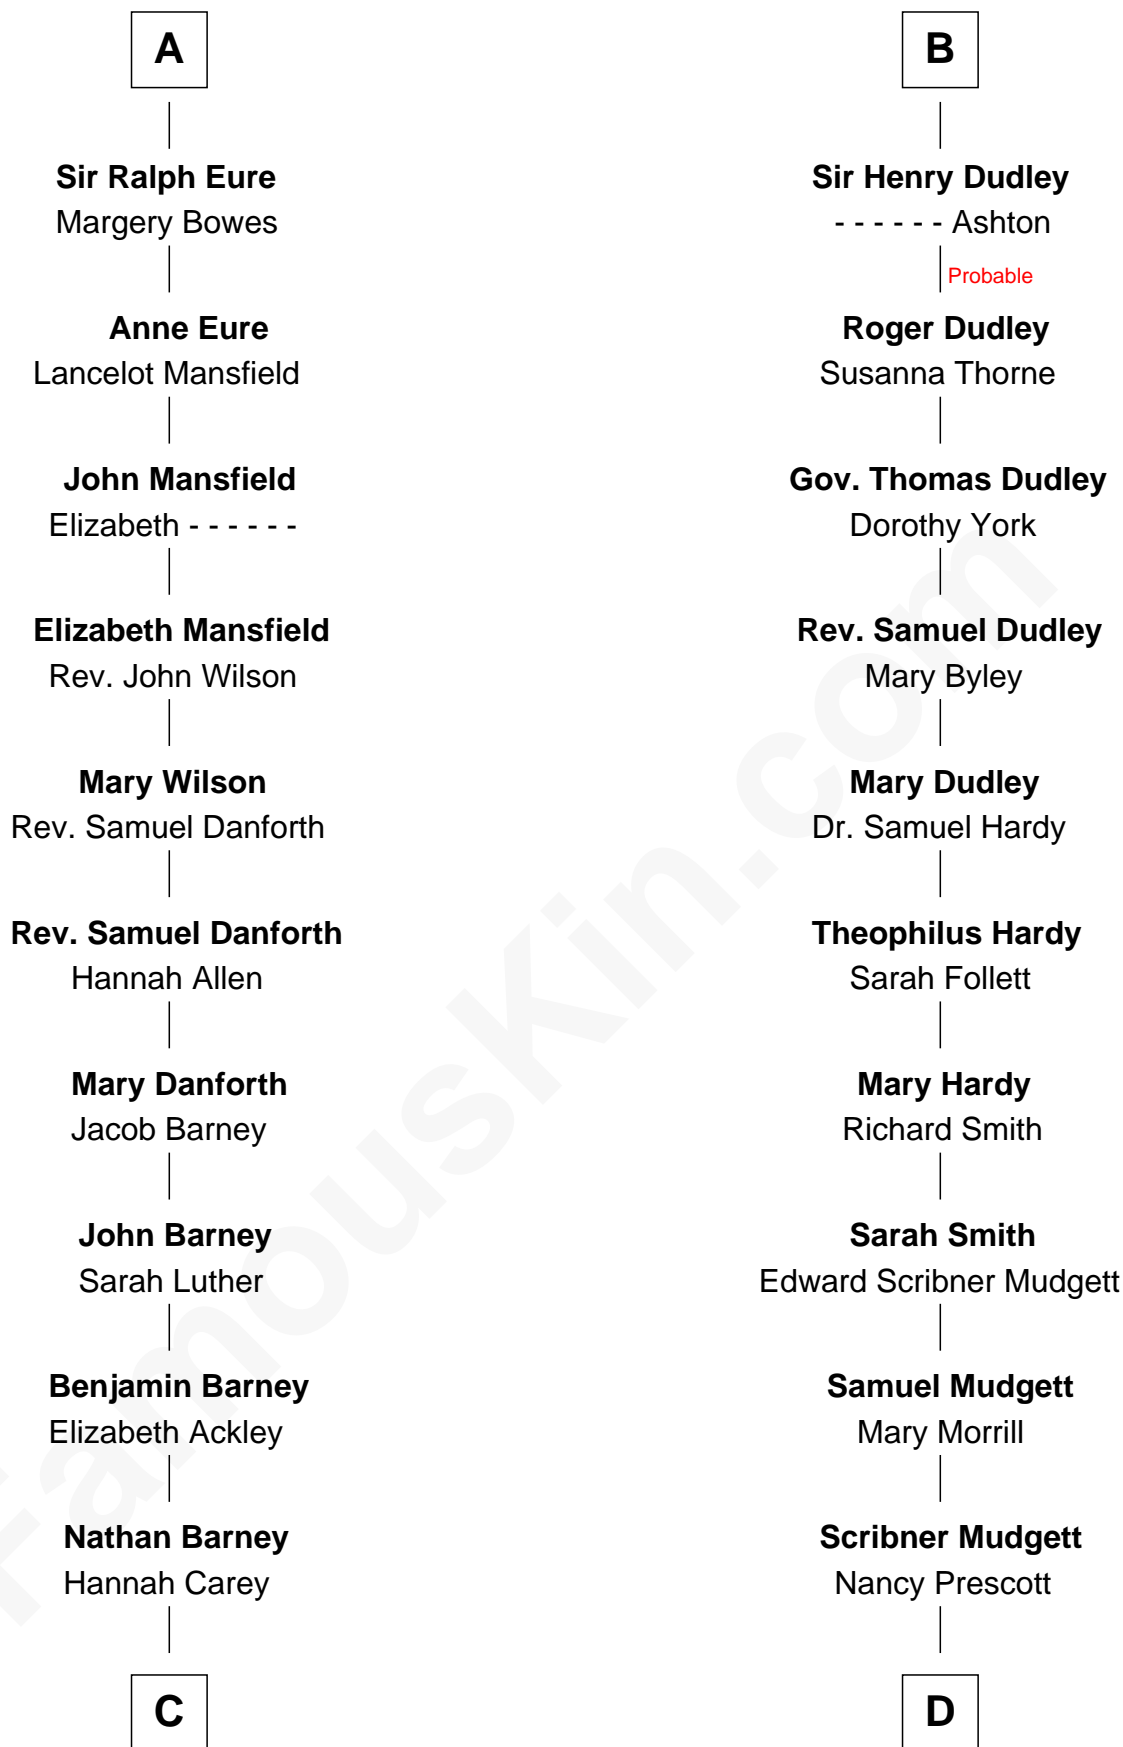

**FamousKin.com**  
**Relationship Chart of**  
**Elizabeth Montgomery**  
 TV Actress - "Bewitched"

18th cousin 2 times removed of

**Dr. H. H. Holmes**  
 Serial Killer aka "Devil in the White City"

**C**

**Nathan Barney**  
Mary A. Deverell

**Mary Weed Barney**  
Henry Montgomery

**Henry Montgomery**  
Elizabeth Bryan Allen

**Elizabeth Montgomery**  
*TV Actress - "Bewitched"*

**D**

**Levi Horton Mudgett**  
Theodate Page Price

**Dr. H. H. Holmes**  
*Serial Killer Dr. H. H. Holmes*

FamousKin.com