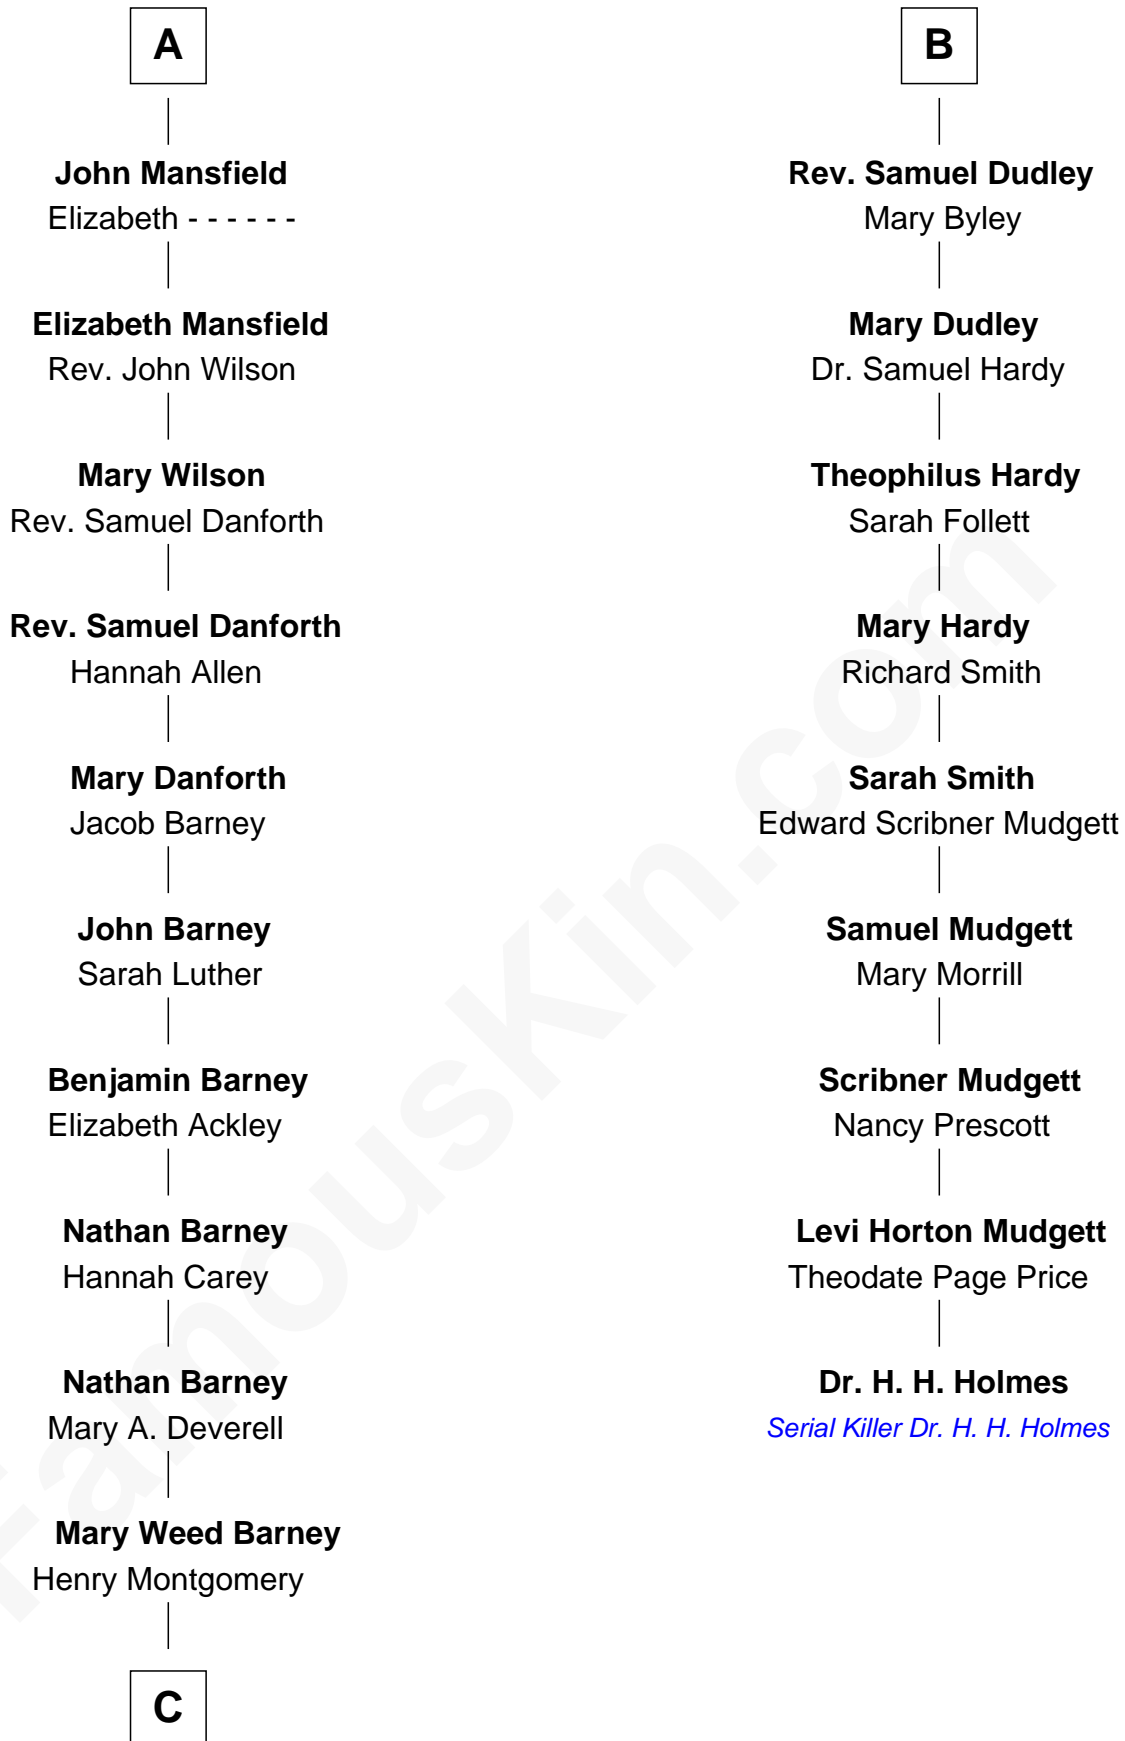

FamousKin.com
Relationship Chart of
Elizabeth Montgomery
 TV Actress - "Bewitched"

15th cousin 3 times removed of

Dr. H. H. Holmes
 Serial Killer aka "Devil in the White City"

C

Henry Montgomery
Elizabeth Bryan Allen

Elizabeth Montgomery
TV Actress - "Bewitched"

FamousKin.com