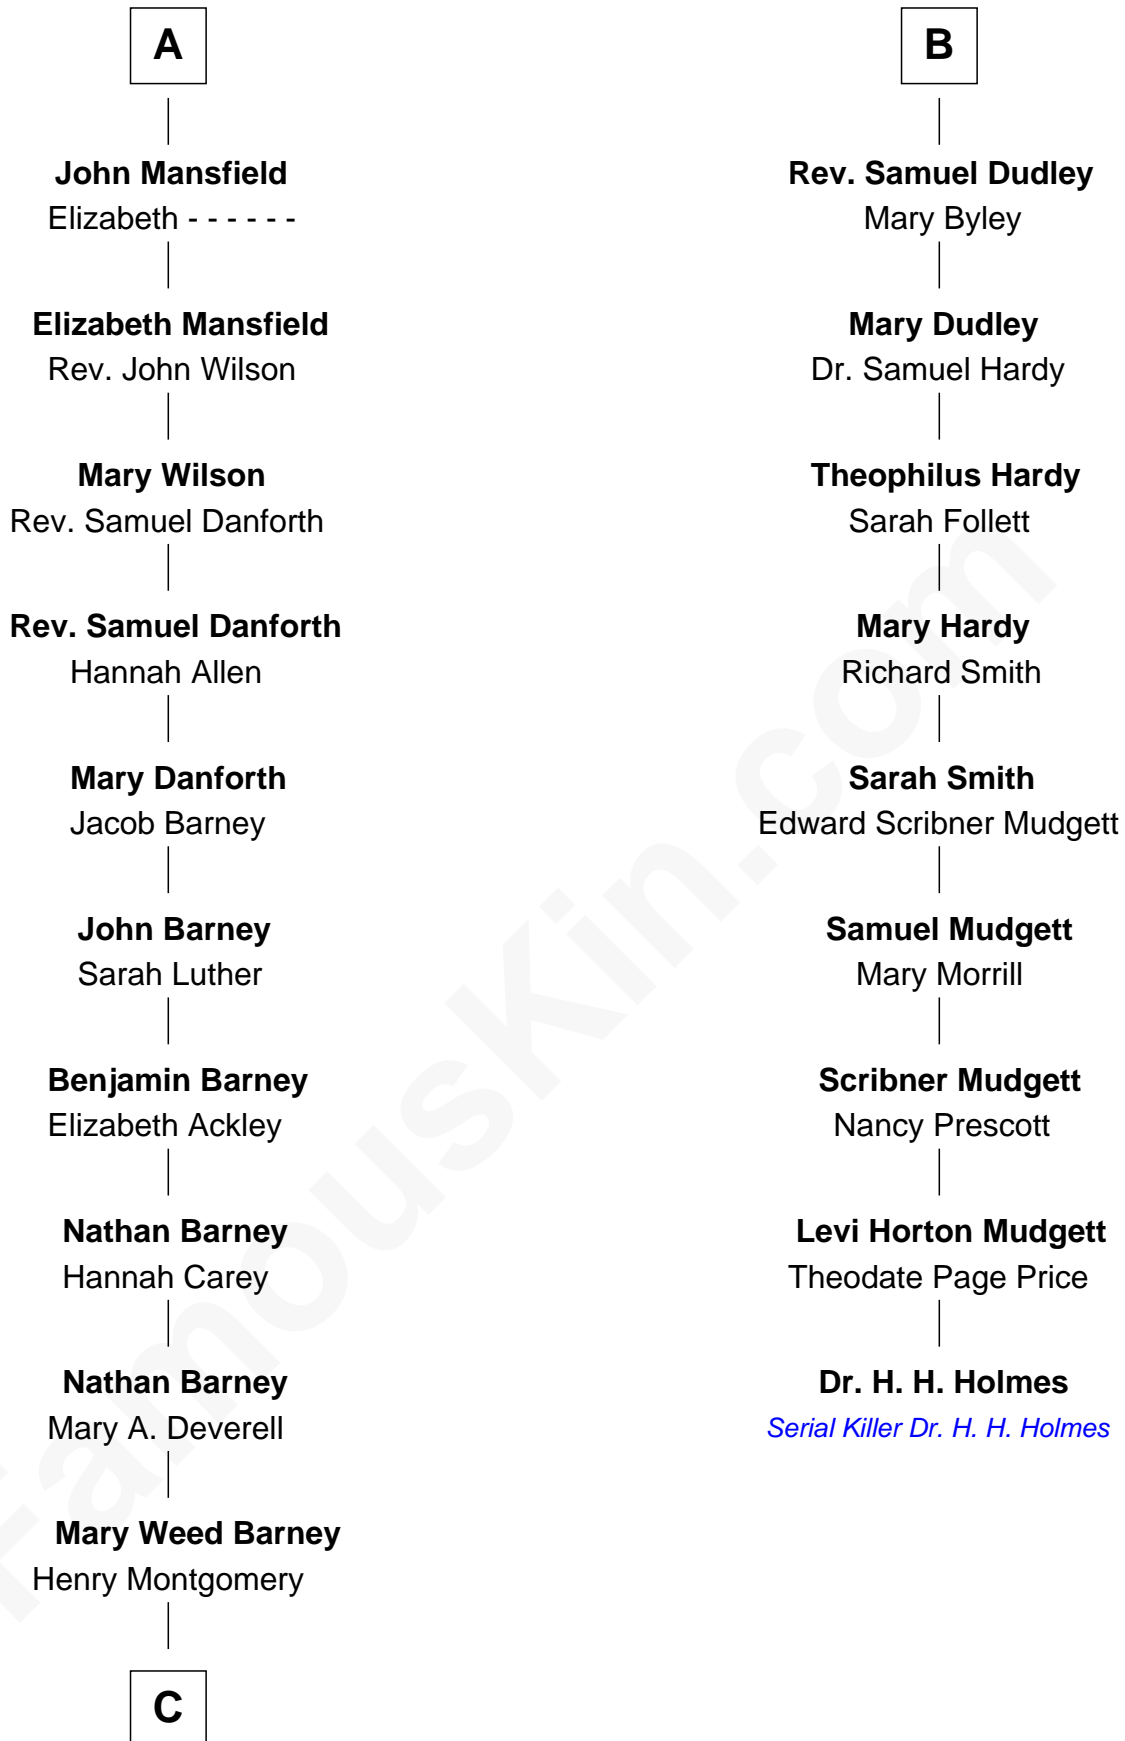

**FamousKin.com**  
**Relationship Chart of**  
**Elizabeth Montgomery**  
 TV Actress - "Bewitched"

15th cousin 3 times removed of

**Dr. H. H. Holmes**  
 Serial Killer aka "Devil in the White City"

C

Henry Montgomery  
Elizabeth Bryan Allen

Elizabeth Montgomery  
*TV Actress - "Bewitched"*

FamousKin.com