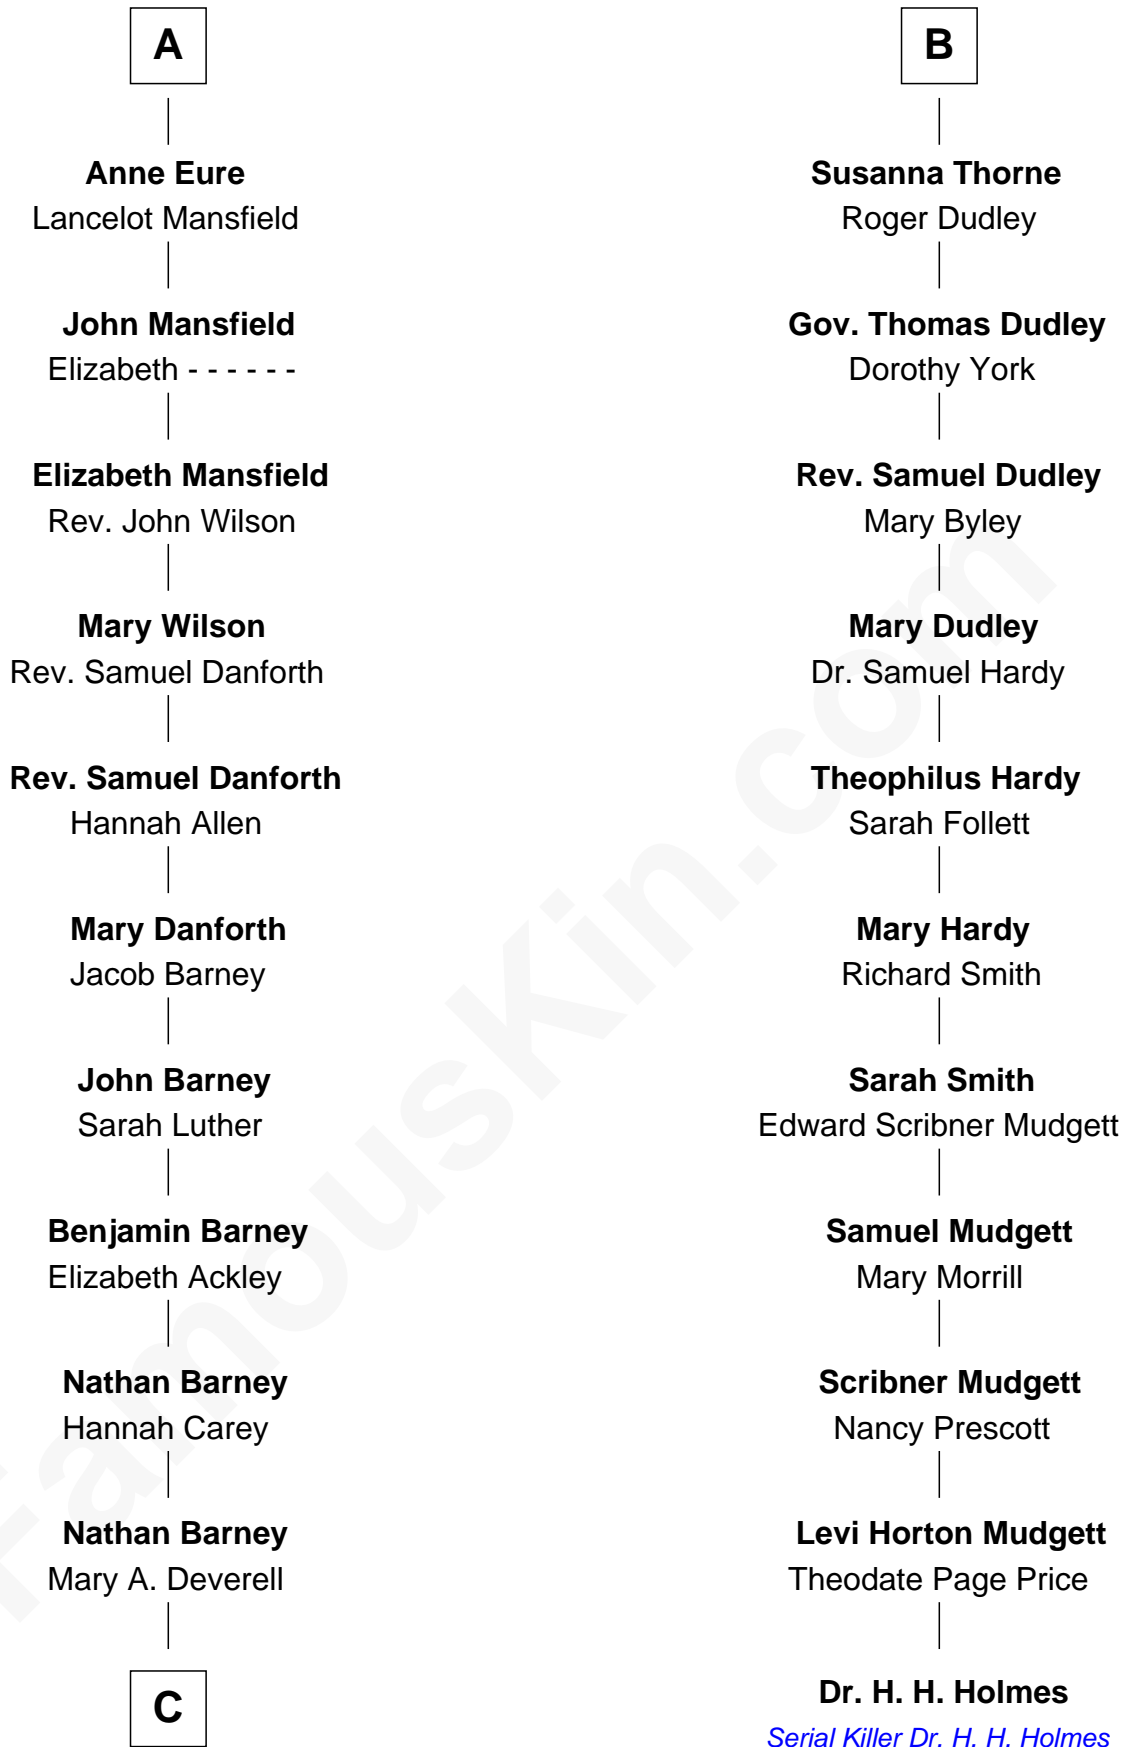

**FamousKin.com**  
**Relationship Chart of**  
**Elizabeth Montgomery**  
 TV Actress - "Bewitched"

17th cousin 2 times removed of

**Dr. H. H. Holmes**  
 Serial Killer aka "Devil in the White City"

**C**

—  
**Mary Weed Barney**

Henry Montgomery

—  
**Henry Montgomery**

Elizabeth Bryan Allen

—  
**Elizabeth Montgomey**

*TV Actress - "Bewitched"*

FamousKin.com