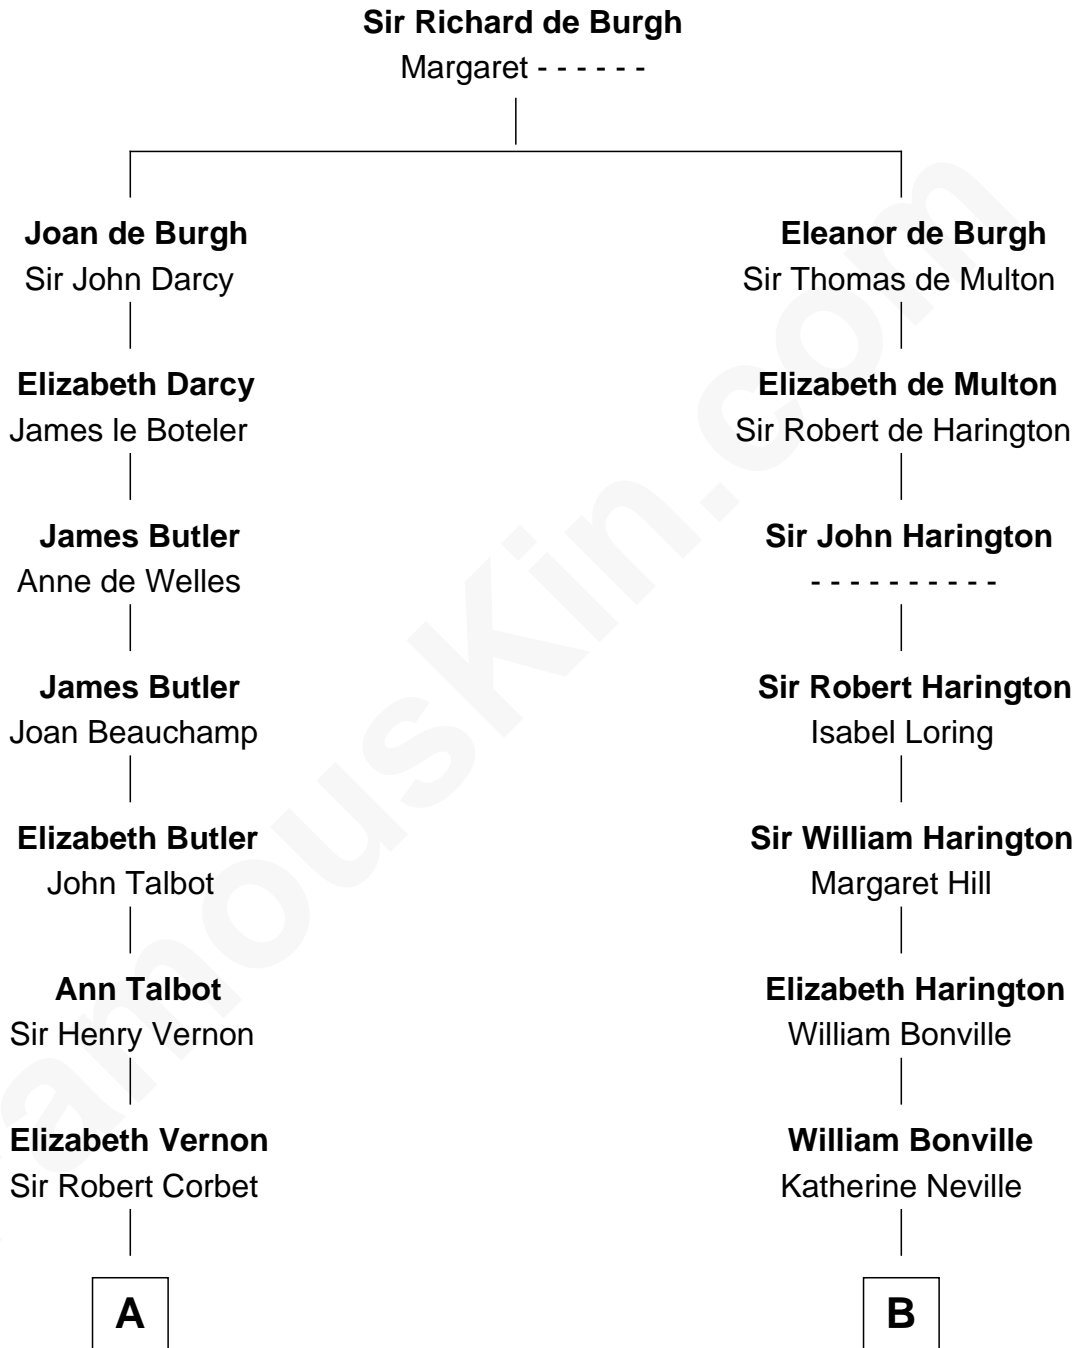

FamousKin.com
Relationship Chart of
Elizabeth Montgomery
 TV Actress - "Bewitched"

20th cousin 1 time removed of

Dr. H. H. Holmes
 Serial Killer aka "Devil in the White City"

C

Nathan Barney
Hannah Carey

Nathan Barney
Mary A. Deverell

Mary Weed Barney
Henry Montgomery

Henry Montgomery
Elizabeth Bryan Allen

Elizabeth Montgomery
TV Actress - "Bewitched"

D

Samuel Mudgett
Mary Morrill

Scribner Mudgett
Nancy Prescott

Levi Horton Mudgett
Theodate Page Price

Dr. H. H. Holmes
Serial Killer Dr. H. H. Holmes

FamousKin.com