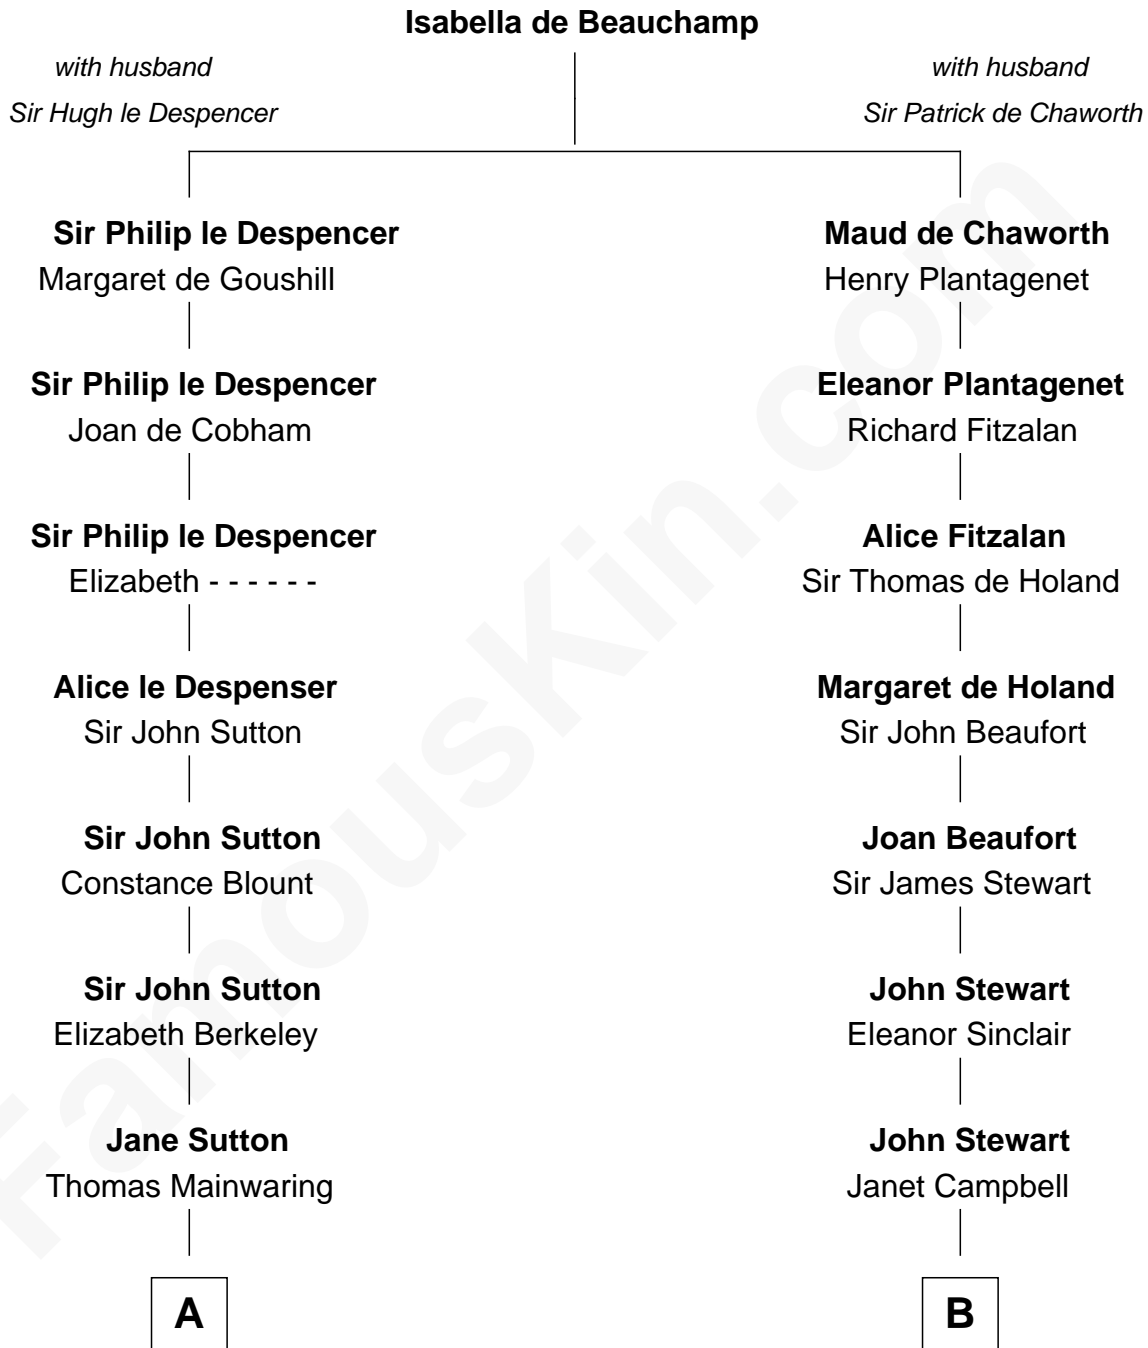

FamousKin.com
Relationship Chart of
Elizabeth Montgomery
TV Actress - "Bewitched"

18th cousin 3 times removed of
Theodore Roosevelt
26th U.S. President

C

Nathan Barney
Hannah Carey

Nathan Barney
Mary A. Deverell

Mary Weed Barney
Henry Montgomery

Henry Montgomery
Elizabeth Bryan Allen

Elizabeth Montgomery
TV Actress - "Bewitched"

D

Martha Bulloch
Theodore Roosevelt

Theodore Roosevelt
26th U.S. President

FamousKin.com