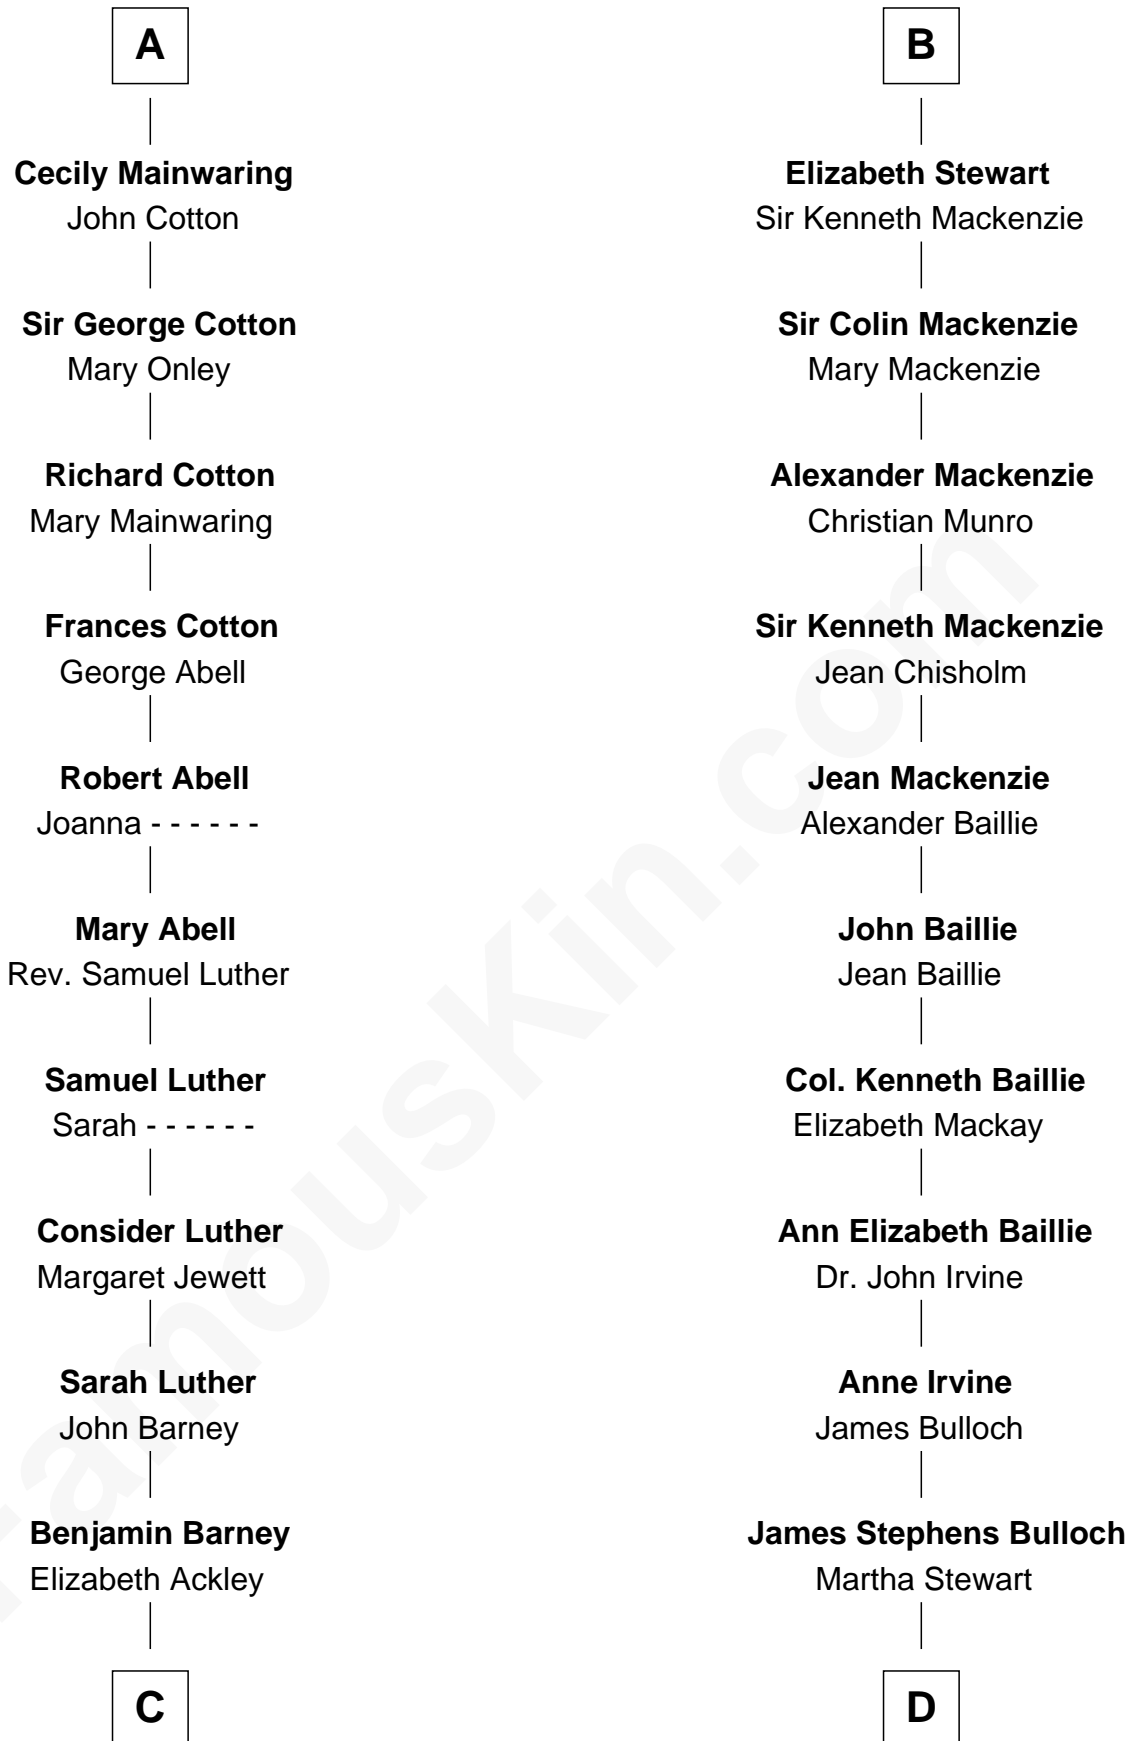

FamousKin.com
Relationship Chart of
Elizabeth Montgomery
TV Actress - "Bewitched"

18th cousin 3 times removed of
Theodore Roosevelt
26th U.S. President

C

Nathan Barney
Hannah Carey

Nathan Barney
Mary A. Deverell

Mary Weed Barney
Henry Montgomery

Henry Montgomery
Elizabeth Bryan Allen

Elizabeth Montgomery
TV Actress - "Bewitched"

D

Martha Bulloch
Theodore Roosevelt

Theodore Roosevelt
26th U.S. President

FamousKin.com