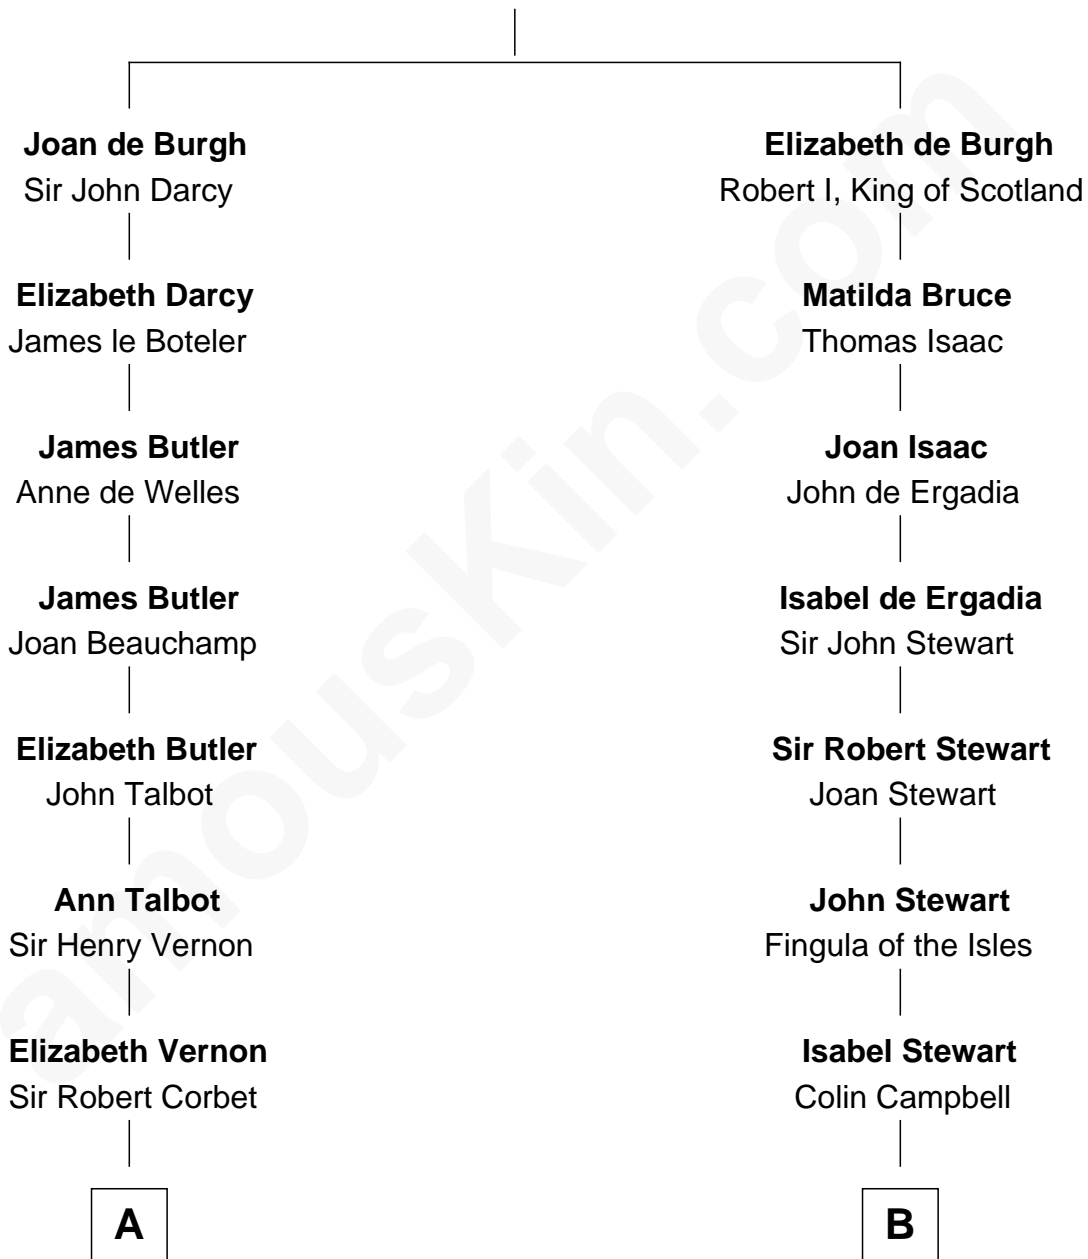

FamousKin.com
Relationship Chart of
Elizabeth Montgomery
TV Actress - "Bewitched"

20th cousin 1 time removed of
Theodore Roosevelt
26th U.S. President

Sir Richard de Burgh
 Margaret - - - - -

C

Nathan Barney
Hannah Carey

Nathan Barney
Mary A. Deverell

Mary Weed Barney
Henry Montgomery

Henry Montgomery
Elizabeth Bryan Allen

Elizabeth Montgomery
TV Actress - "Bewitched"

D

Anne Irvine
James Bulloch

James Stephens Bulloch
Martha Stewart

Martha Bulloch
Theodore Roosevelt

Theodore Roosevelt
26th U.S. President

FamousKin.com