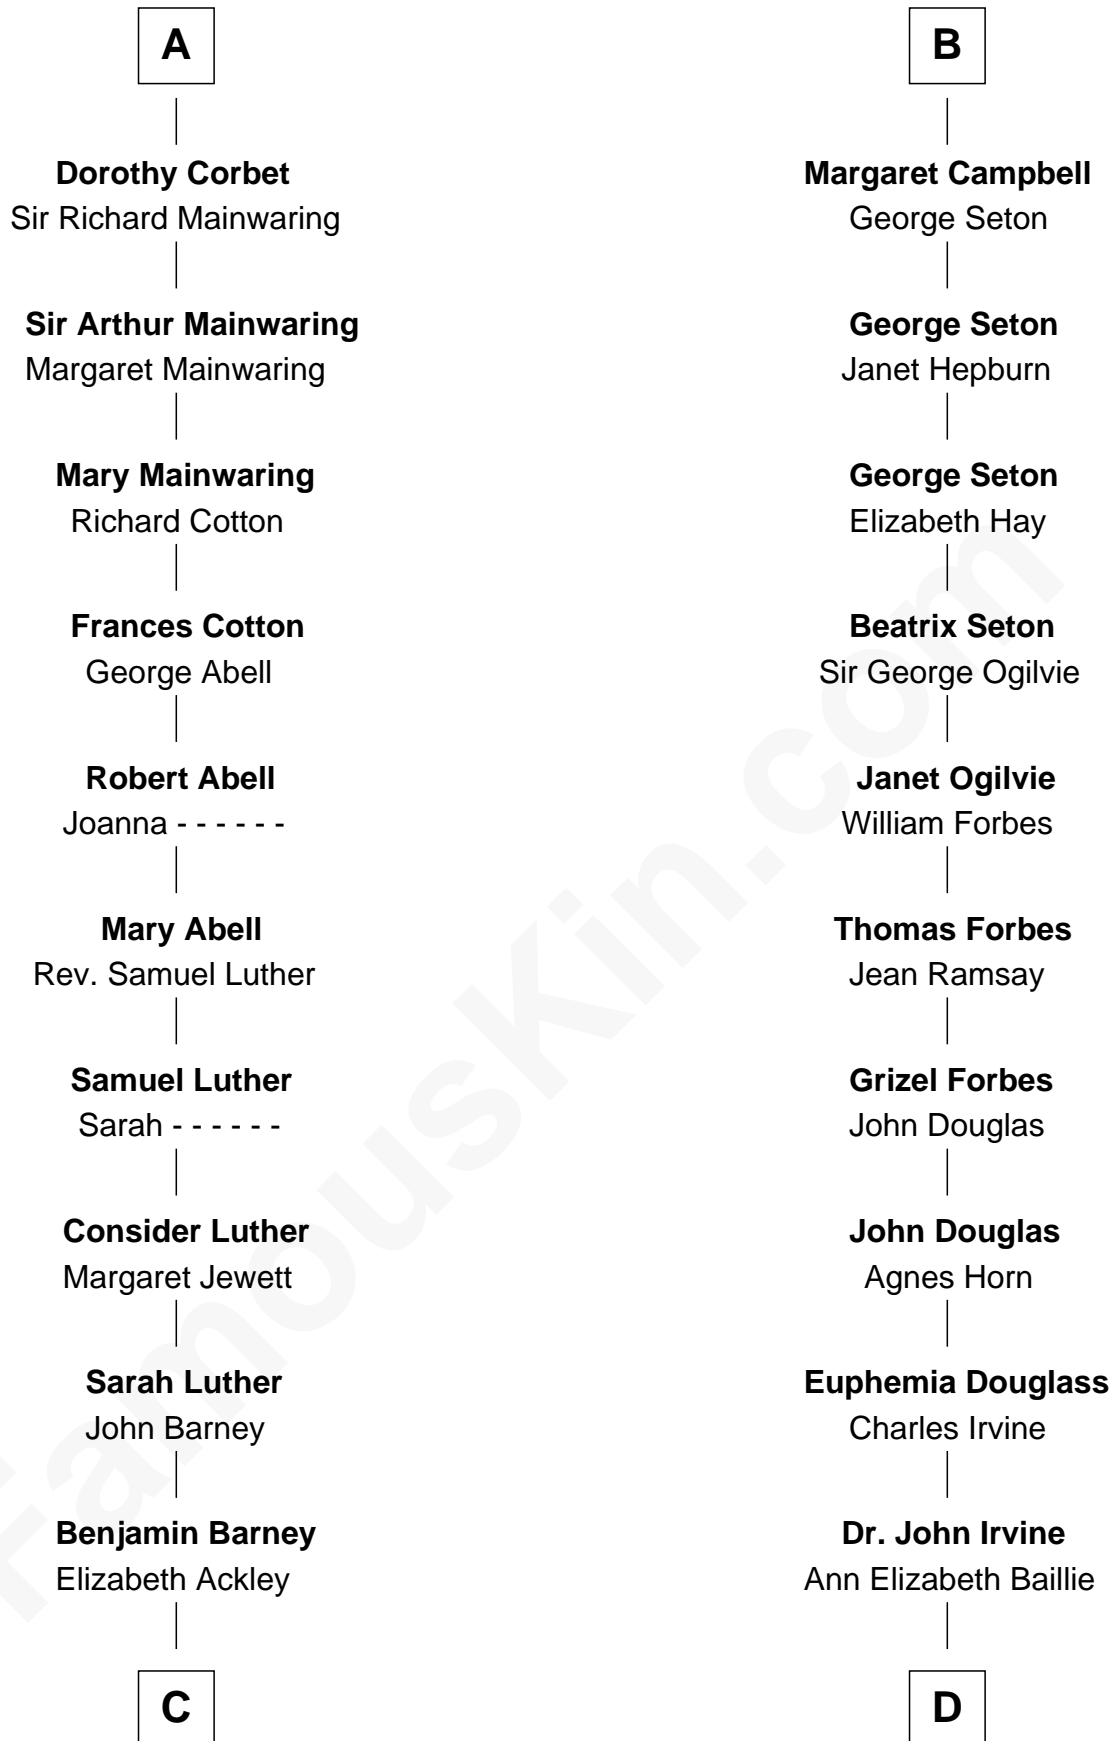

FamousKin.com
Relationship Chart of
Elizabeth Montgomery
TV Actress - "Bewitched"

20th cousin 1 time removed of
Theodore Roosevelt
26th U.S. President

Sir Richard de Burgh
 Margaret - - - - -

C

Nathan Barney
Hannah Carey

Nathan Barney
Mary A. Deverell

Mary Weed Barney
Henry Montgomery

Henry Montgomery
Elizabeth Bryan Allen

Elizabeth Montgomery
TV Actress - "Bewitched"

D

Anne Irvine
James Bulloch

James Stephens Bulloch
Martha Stewart

Martha Bulloch
Theodore Roosevelt

Theodore Roosevelt
26th U.S. President

FamousKin.com