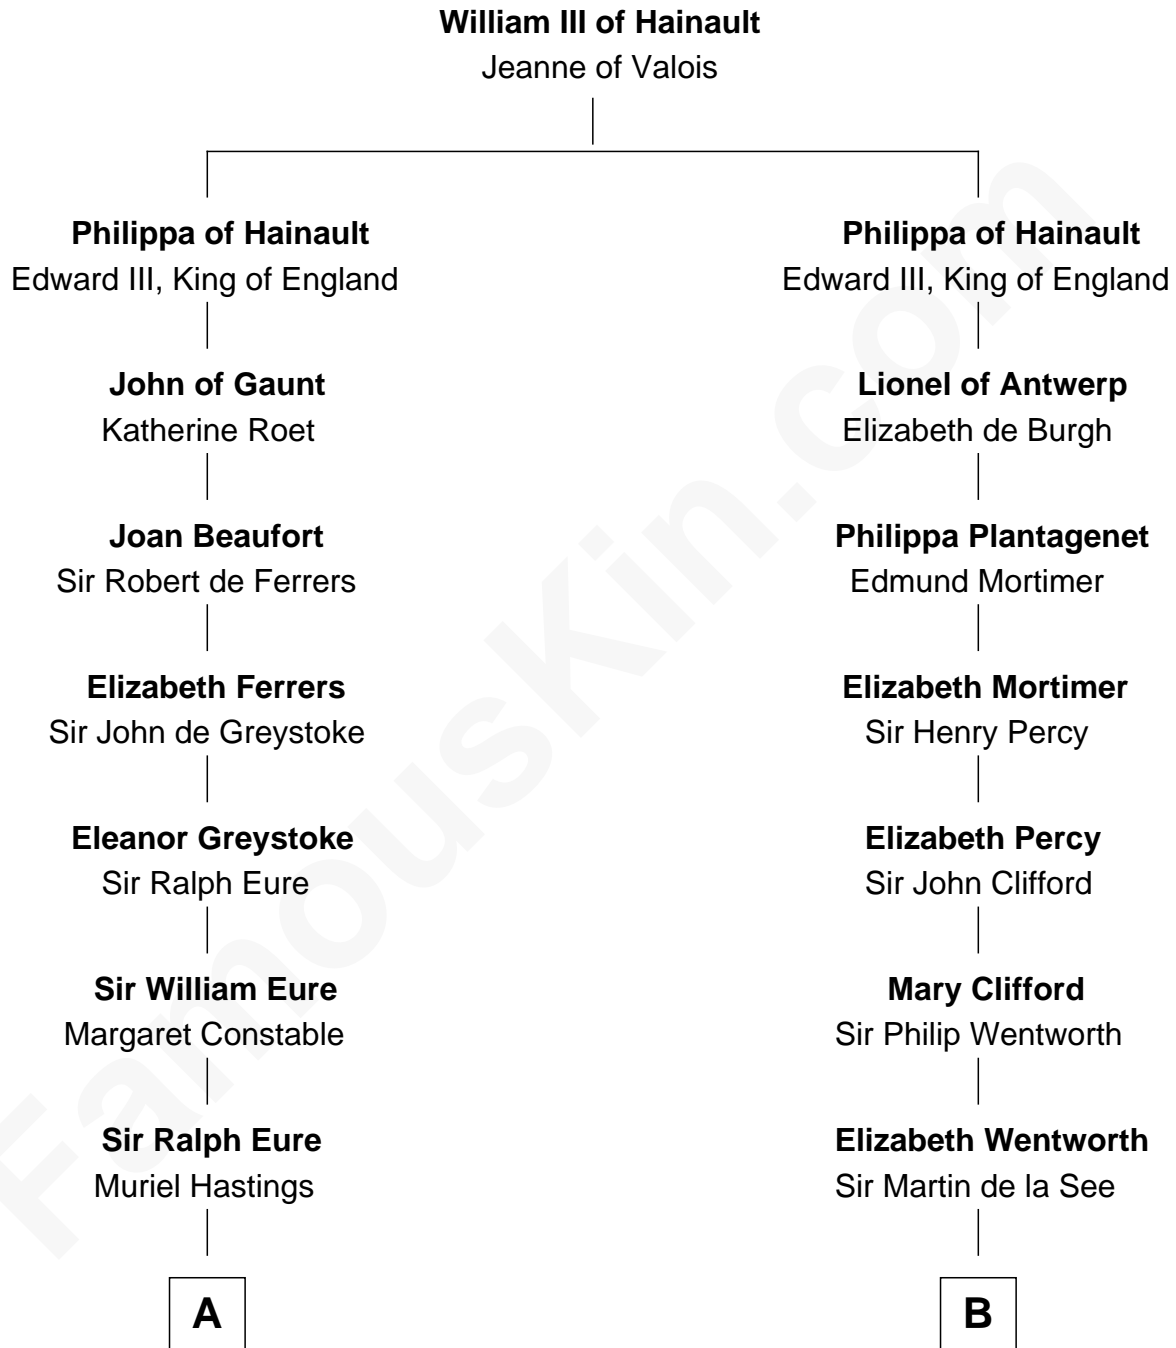

FamousKin.com Relationship Chart of

Elizabeth Montgomery

TV Actress - "Bewitched"

21st cousin of

Alice (Lee) Roosevelt

First Wife of President Theodore Roosevelt

C

Nathan Barney
Hannah Carey

Nathan Barney
Mary A. Deverell

Mary Weed Barney
Henry Montgomery

Henry Montgomery
Elizabeth Bryan Allen

Elizabeth Montgomery
TV Actress - "Bewitched"

D

Nancy Clarke
Francis Cabot

Mary Ann Cabot
Nathaniel Cabot Lee