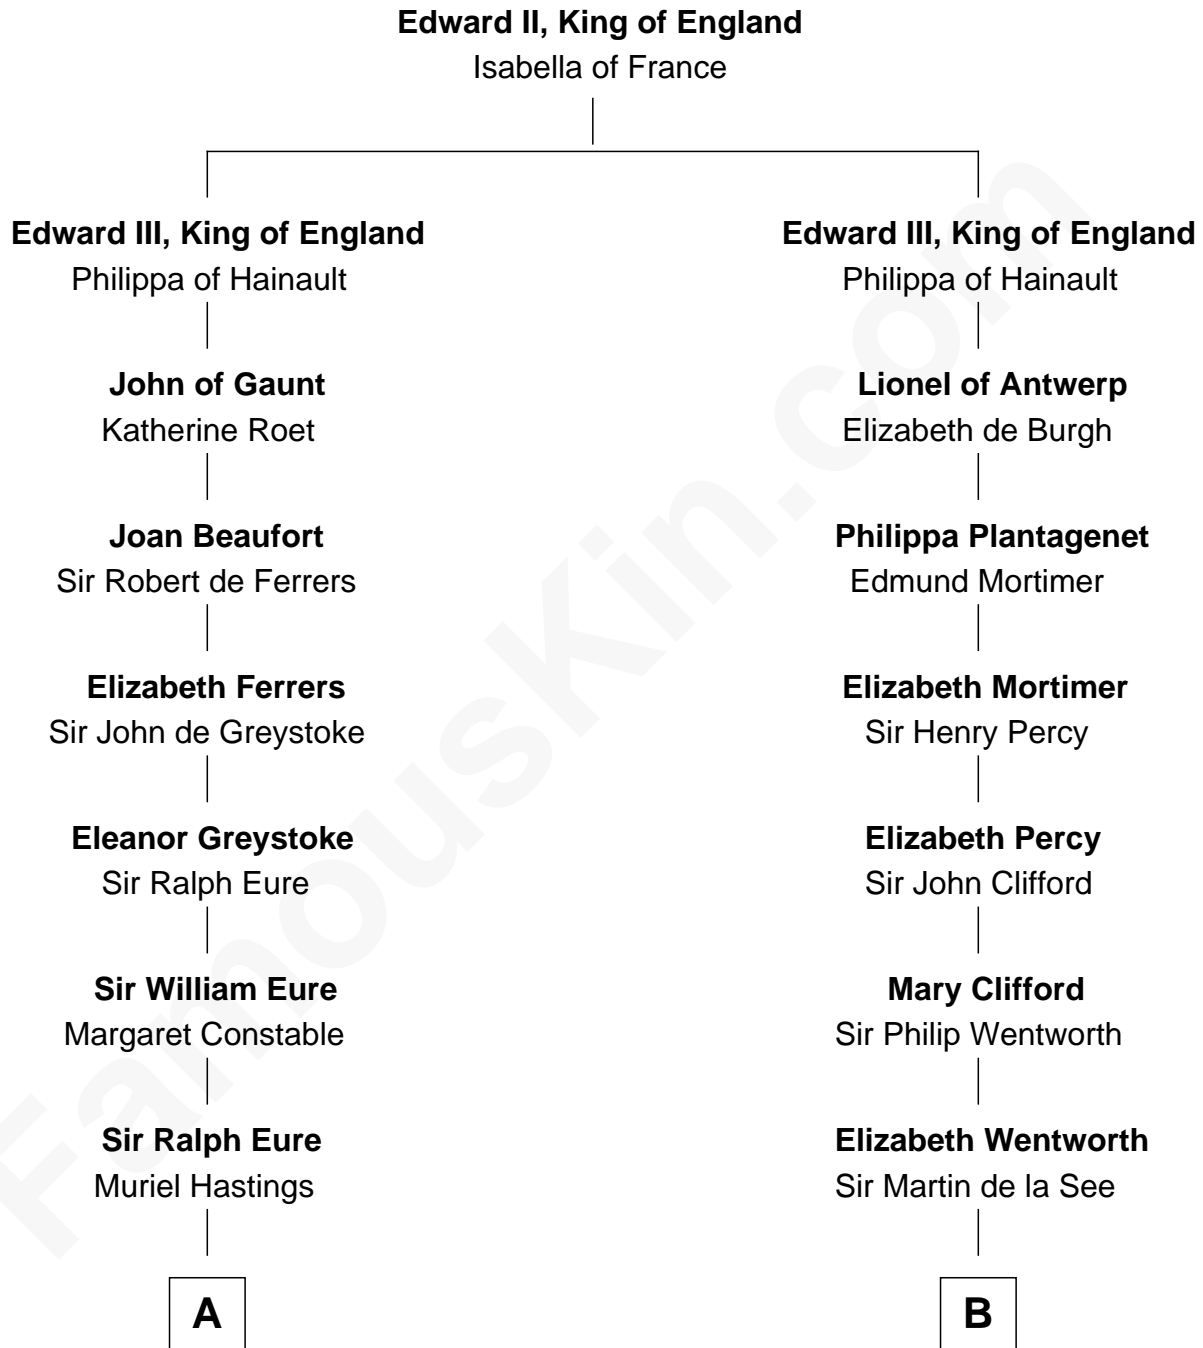

FamousKin.com Relationship Chart of

Elizabeth Montgomery

TV Actress - "Bewitched"

21st cousin of

Alice (Lee) Roosevelt

First Wife of President Theodore Roosevelt

C

Nathan Barney
Hannah Carey