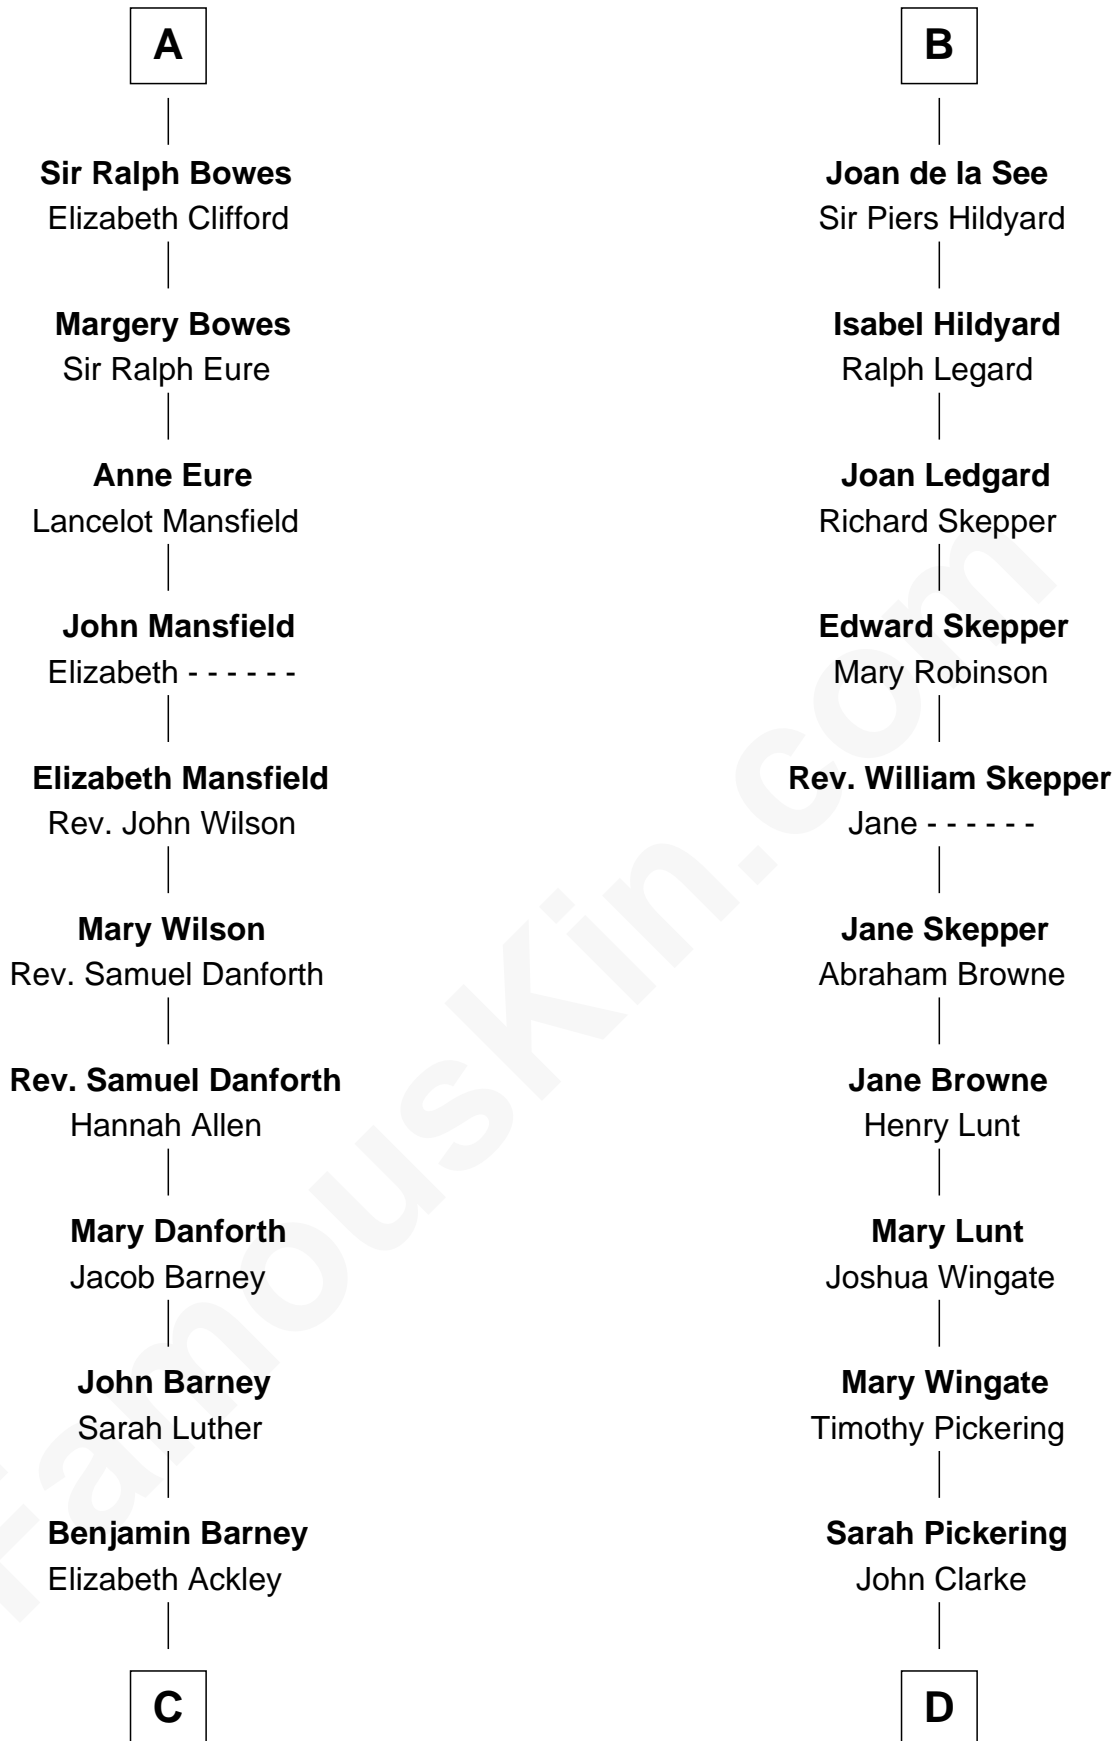

FamousKin.com Relationship Chart of

Elizabeth Montgomery

TV Actress - "Bewitched"

21st cousin of

Alice (Lee) Roosevelt

First Wife of President Theodore Roosevelt

Sir Edmund Mortimer

Margaret de Fiennes

C

Nathan Barney
Hannah Carey

Nathan Barney
Mary A. Deverell

Mary Weed Barney
Henry Montgomery

Henry Montgomery
Elizabeth Bryan Allen

Elizabeth Montgomery
TV Actress - "Bewitched"

D

Nancy Clarke
Francis Cabot