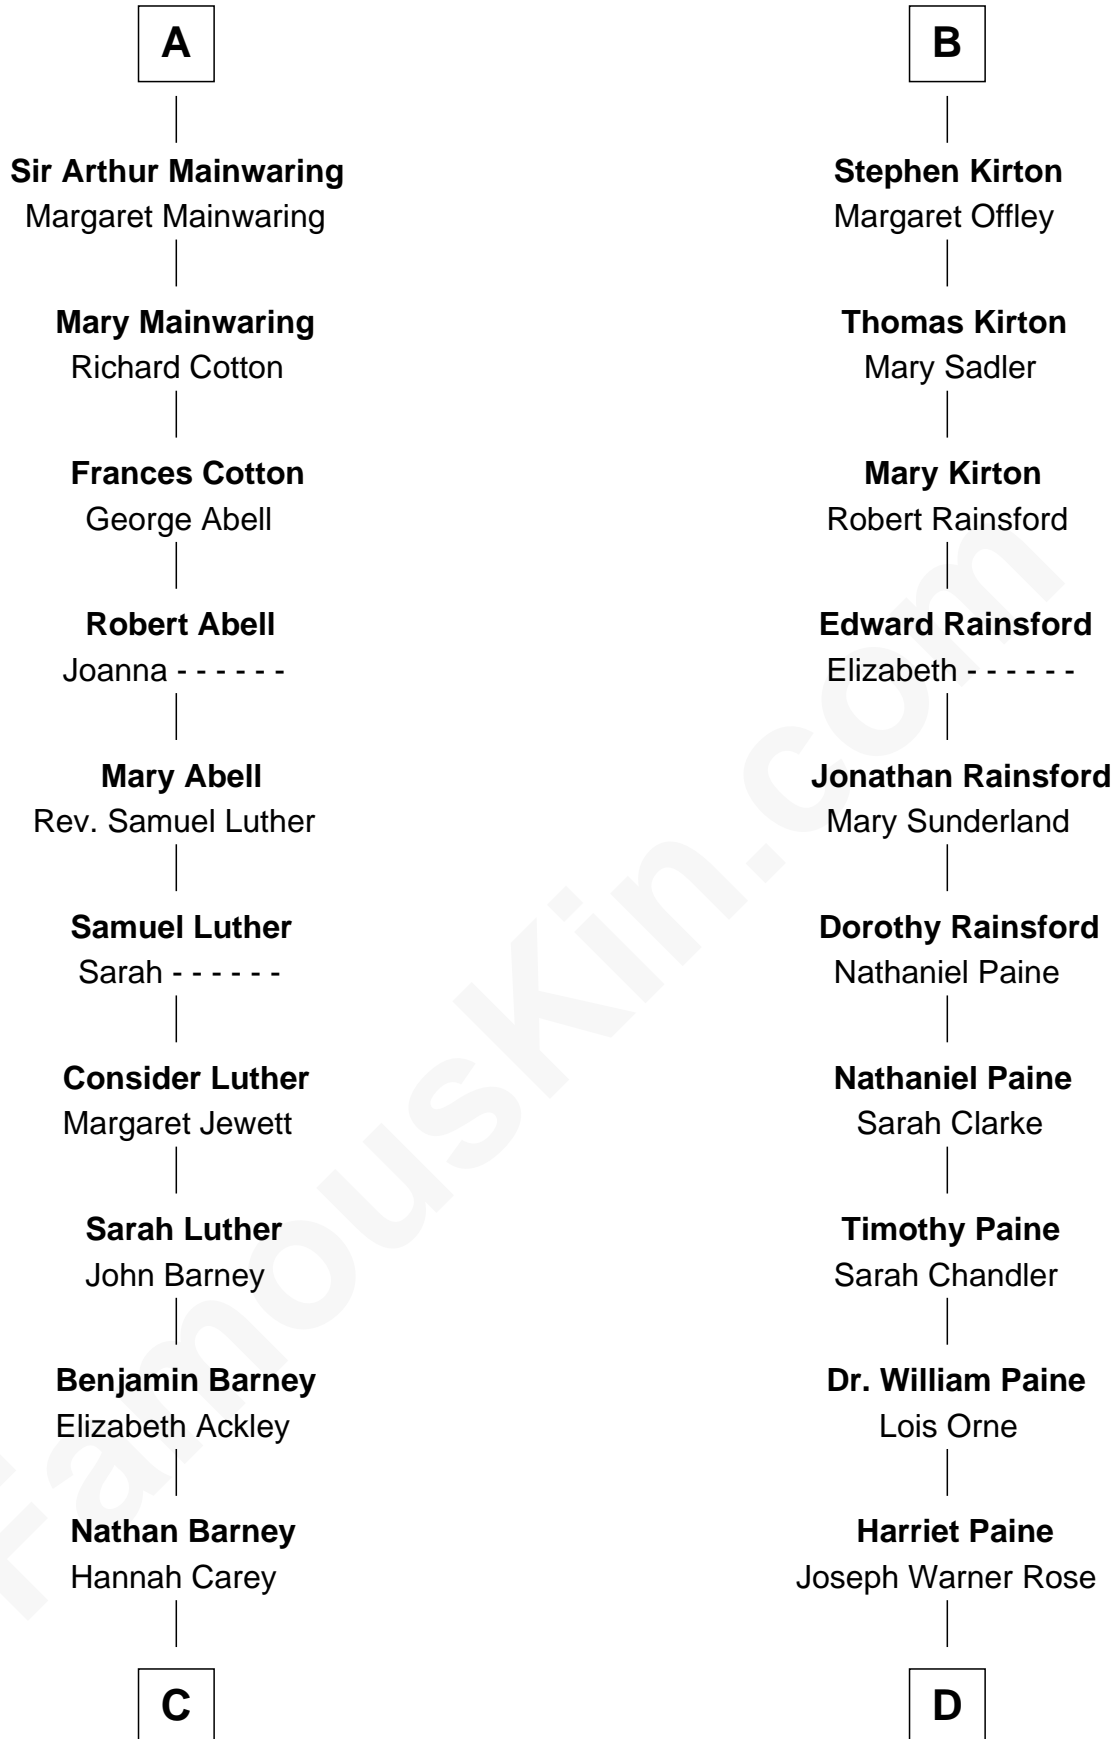

FamousKin.com Relationship Chart of

Elizabeth Montgomery

TV Actress - "Bewitched"

19th cousin 1 time removed of

Alice (Lee) Roosevelt

First Wife of President Theodore Roosevelt

C

Nathan Barney
Mary A. Deverell

Mary Weed Barney
Henry Montgomery

Henry Montgomery
Elizabeth Bryan Allen

Elizabeth Montgomery
TV Actress - "Bewitched"

D

Harriet Paine Rose
John Clarke Lee

George Cabot Lee
Caroline Watts Haskell

Alice (Lee) Roosevelt
Wife of President Theodore Roosevelt