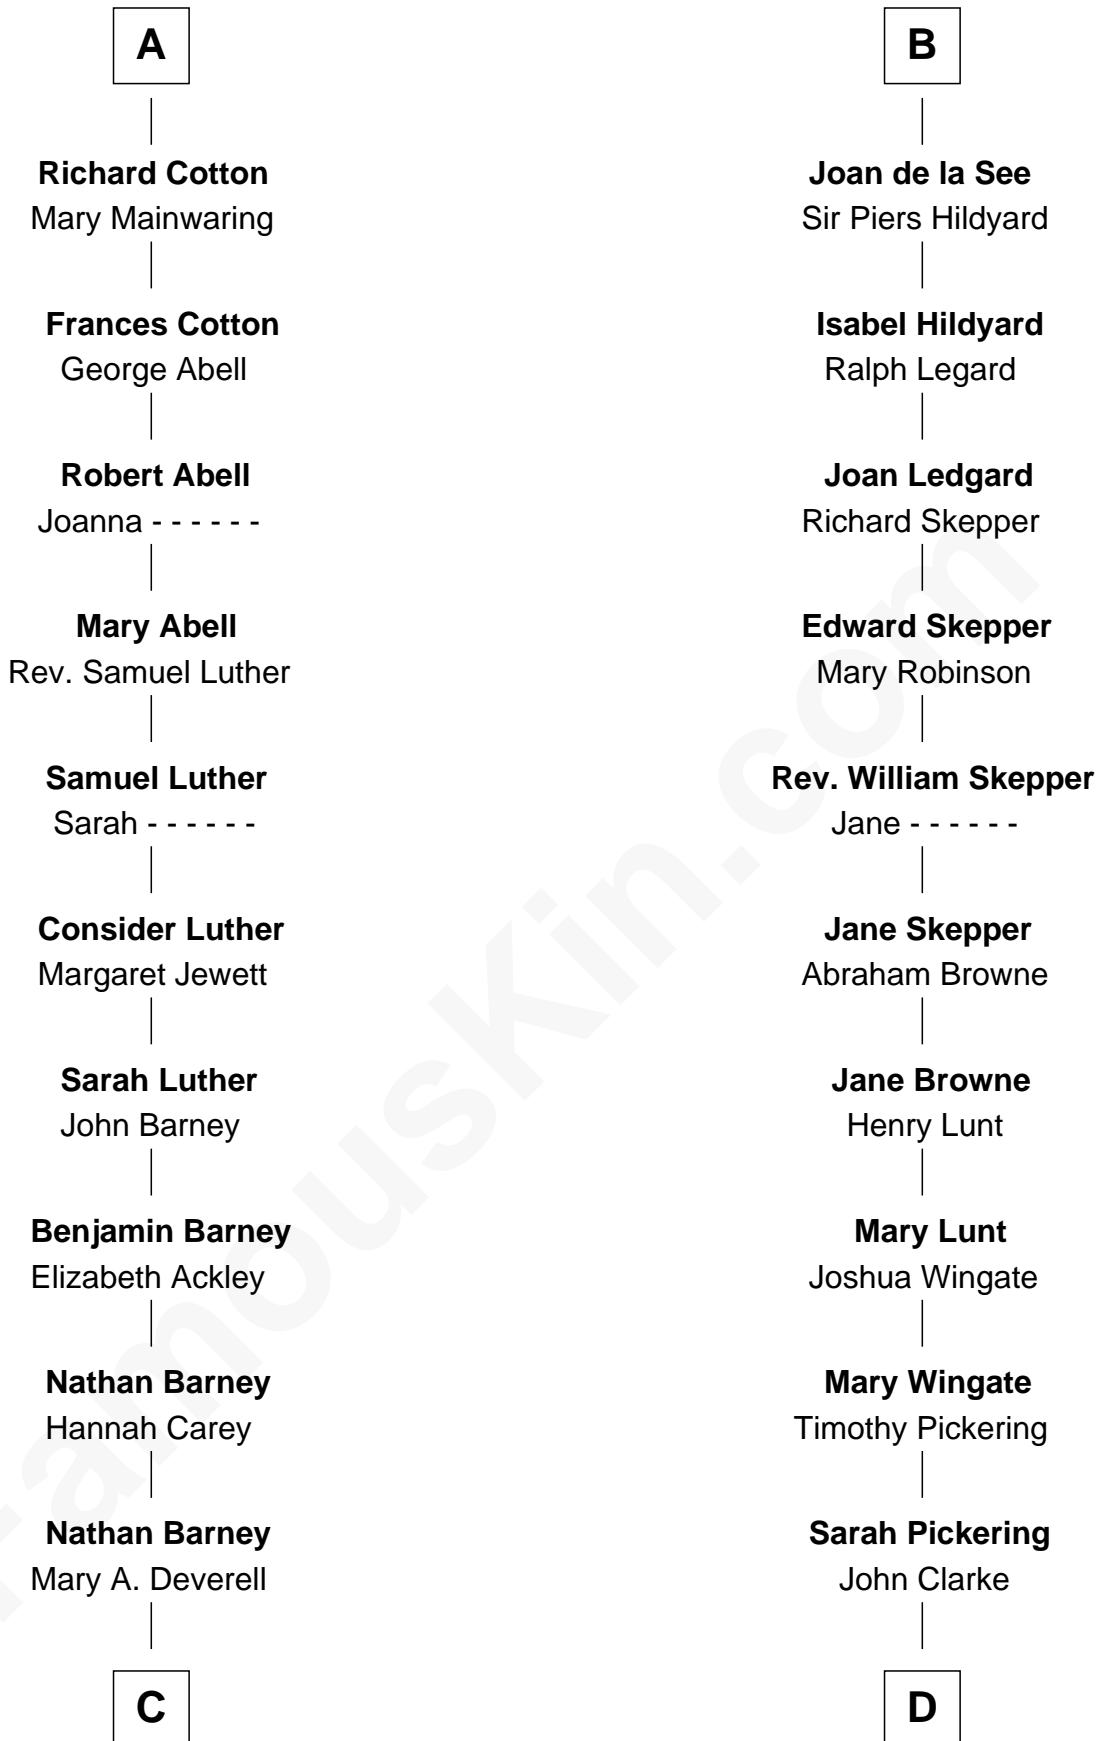

FamousKin.com Relationship Chart of

Elizabeth Montgomery

TV Actress - "Bewitched"

19th cousin 2 times removed of

Alice (Lee) Roosevelt

First Wife of President Theodore Roosevelt

C

Mary Weed Barney

Henry Montgomery

Henry Montgomery

Elizabeth Bryan Allen

Elizabeth Montgomery

TV Actress - "Bewitched"

D

Nancy Clarke

Francis Cabot

Mary Ann Cabot

Nathaniel Cabot Lee

John Clarke Lee

Harriet Paine Rose

George Cabot Lee

Caroline Watts Haskell

Alice (Lee) Roosevelt

Wife of President Theodore Roosevelt