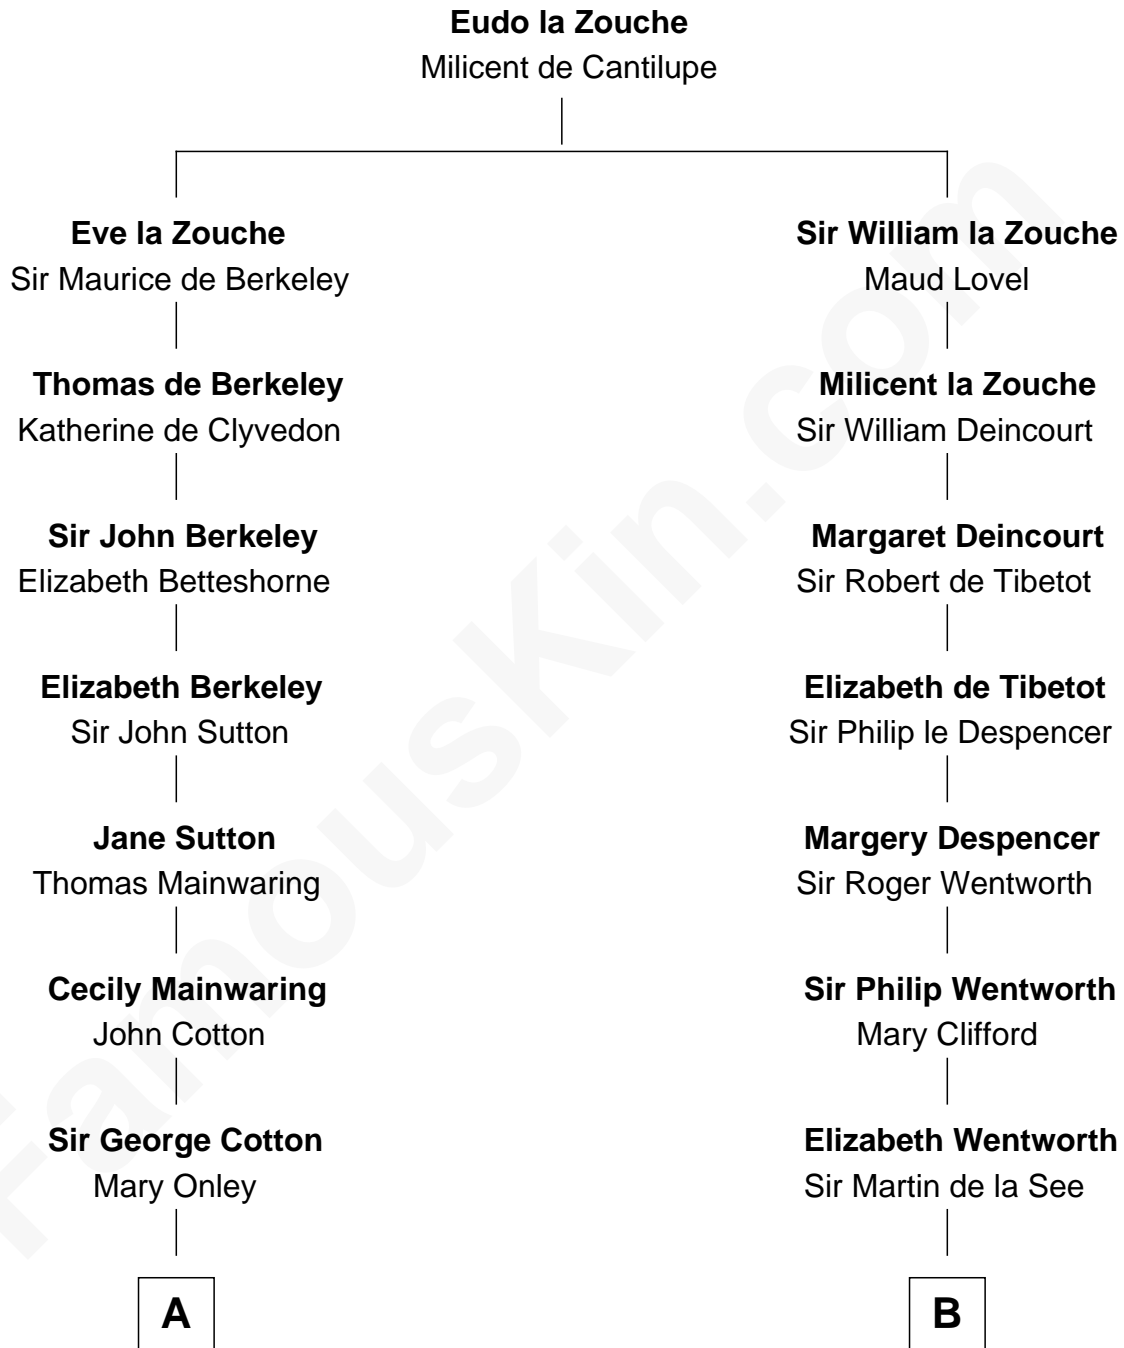

FamousKin.com Relationship Chart of

Elizabeth Montgomery

TV Actress - "Bewitched"

19th cousin 2 times removed of

Alice (Lee) Roosevelt

First Wife of President Theodore Roosevelt

C

Mary Weed Barney

Henry Montgomery

Henry Montgomery

Elizabeth Bryan Allen

Elizabeth Montgomery

TV Actress - "Bewitched"

D

Nancy Clarke

Francis Cabot